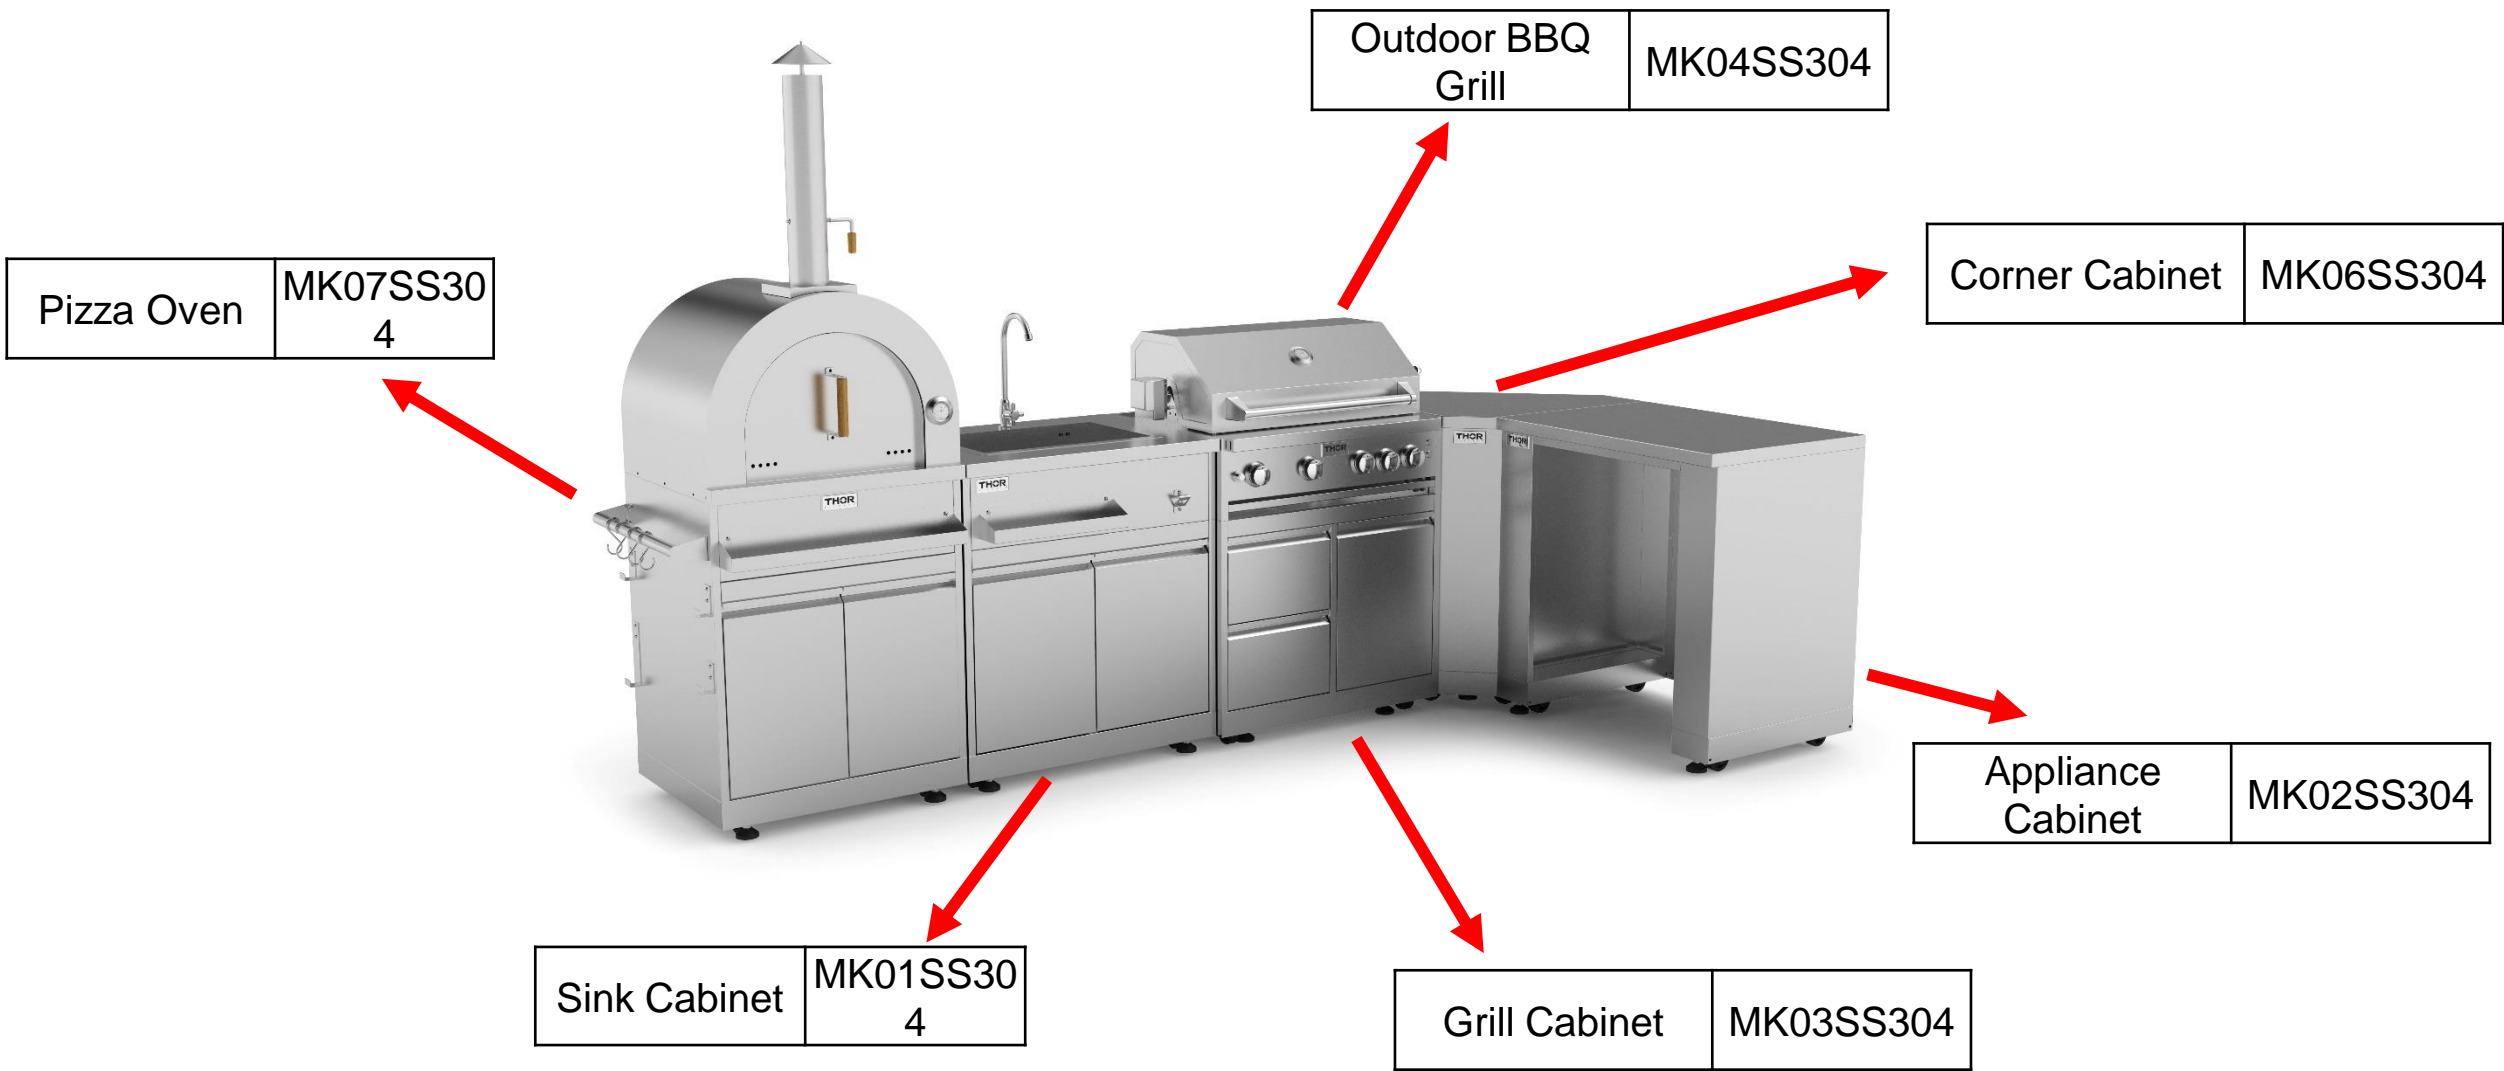

**Model # MK01SS304**

<b>Spec</b>	<b>Dimension</b>
Product Width	32"
Product Depth	25"
Product Depth (including front panel)	26"
Product Height	38"

**Model # MK02SS304**

**Outdoor Appliance Cabinet**

- Provide outdoor appliances with a flush built-in look
- Provide additional prepping space
- 2\*3” Fixed Casters and 2\*3” Locking Swivel Casters
- KD construction
- Appliance not included

Spec	Dimension
Product Width	35 3/16”
Product Depth	26”
Product Height	38”
Appliance Cut-out Width	24”
Appliance Cut-out Depth	25”
Appliance Cut-out Height	35 3/8”

**Thor Under-Counter Outdoor Refrigerator**

**TRF2401U**

- Soft close Drawer
- White LED light
- Pro handle
- 304 ss drawer panel
- ETL listed for outdoor use

**Thor Outdoor Wine Cooler**  
**TWC2401DO**

- Dual-zone design
- 46 bottle capacity
- Blue LED light
- Door alarm
- Security lock
- Low-E coated glass
- 304 ss drawer panel
- ETL listed for outdoor use