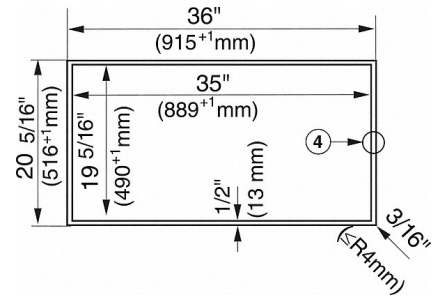

More information at www.MieleUSA.com

For further information please see next page...

KM 6375

Induction Cooktop

with PowerFlex cooking area for maximum versatility and performance.

Safety	
Safety cut-out	•
Lock function	•
System lock	•
Overheating protection	•
Residual heat indicator	•
Technical data	
Dimensions in in. (width)	35 7/8 (911)
Dimensions (height) in in.(mm)	4 7/8 (121)
Built-in height with mains connection box in in.(mm)	5 1/8 (128)
Dimensions (depth) in in.(mm)	20 1/4 (512)
Internal cutout dimensions in in. (width) with flush installation	889
Internal cutout dimensions in in. (depth) with flush installation	490
External cutout dimensions in in. (width) with flush installation	915
External cutout dimensions in in. (depth) with flush installation	516
Weight in lbs. (kg)	59 (27)
Total connected load in kW	11.5
Power cord length in m	3 (1.2)
Standard accessories	
Connection wire	•

KM 6375

Induction Cooktop

with PowerFlex cooking area for maximum versatility and performance.

KM 6375 (Installation drawing)

- 1) Front
- 2) Casing depth
- 3) Flexible metal Extension hose L = 47 1/4" (1200 mm)
- 4) Stepped cut-out
- 5) Data plate

KM 6375 (Installation drawing)

- 4) Wooden frame 1/2" / 13 mm (not supplied with appliance)

KM 6375 (Installation drawing)

- 1) Worktop
- 2) Hob
- 3) Width of gap

KM 6375 (Installation drawing)

- 1) Worktop
- 2) Cooktop
- 3) Gap
- 4) Wooden frame 1/2" / 13 mm (supplied loose)