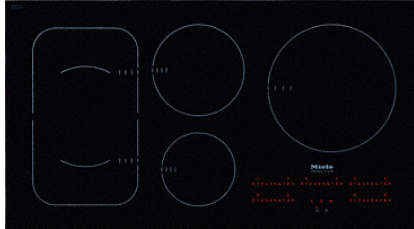

KM 6375

Induction Cooktop

with PowerFlex cooking area for maximum versatility and performance.

Safety	
Safety cut-out	•
Lock function	•
System lock	•
Overheating protection	•
Residual heat indicator	•
Technical data	
Dimensions in in. (width)	35 7/8 (911)
Dimensions (height) in in.(mm)	4 7/8 (121)
Built-in height with mains connection box in in.(mm)	5 1/8 (128)
Dimensions (depth) in in.(mm)	20 1/4 (512)
Internal cutout dimensions in in. (width) with flush installation	889
Internal cutout dimensions in in. (depth) with flush installation	490
External cutout dimensions in in. (width) with flush installation	915
External cutout dimensions in in. (depth) with flush installation	516
Weight in lbs. (kg)	59 (27)
Total connected load in kW	11.5
Power cord length in m	3 (1.2)
Standard accessories	
Connection wire	•