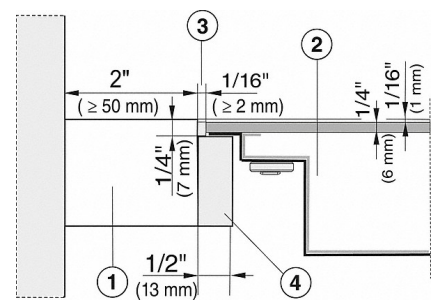

More information at www.MieleUSA.com

For further information please see next page...

KM 6375

Induction Cooktop

with PowerFlex cooking area for maximum versatility and performance.

Safety	
Safety cut-out	•
Lock function	•
System lock	•
Overheating protection	•
Residual heat indicator	•
Technical data	
Dimensions in in. (width)	35 7/8 (911)
Dimensions (height) in in.(mm)	4 7/8 (121)
Built-in height with mains connection box in in.(mm)	5 1/8 (128)
Dimensions (depth) in in.(mm)	20 1/4 (512)
Internal cutout dimensions in in. (width) with flush installation	889
Internal cutout dimensions in in. (depth) with flush installation	490
External cutout dimensions in in. (width) with flush installation	915
External cutout dimensions in in. (depth) with flush installation	516
Weight in lbs. (kg)	59 (27)
Total connected load in kW	11.5
Power cord length in m	3 (1.2)
Standard accessories	
Connection wire	•

KM 6375

Induction Cooktop

with PowerFlex cooking area for maximum versatility and performance.

KM 6375 (Installation drawing)

- 1) Front
- 2) Casing depth
- 3) Flexible metal Extension hose L = 47 1/4" (1200 mm)
- 4) Stepped cut-out
- 5) Data plate

KM 6375 (Installation drawing)

- 4) Wooden frame 1/2" / 13 mm (not supplied with appliance)

KM 6375 (Installation drawing)

- 1) Worktop
- 2) Hob
- 3) Width of gap

KM 6375 (Installation drawing)

- 1) Worktop
- 2) Cooktop
- 3) Gap
- 4) Wooden frame 1/2" / 13 mm (supplied loose)