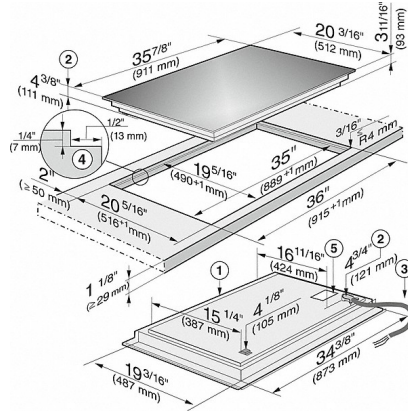

More information at www.MieleUSA.com

For further information please see next page...

KM 6375

Induction Cooktop

with PowerFlex cooking area for maximum versatility and performance.

Safety	
Safety cut-out	•
Lock function	•
System lock	•
Overheating protection	•
Residual heat indicator	•
Technical data	
Dimensions in in. (width)	35 7/8 (911)
Dimensions (height) in in.(mm)	4 7/8 (121)
Built-in height with mains connection box in in.(mm)	5 1/8 (128)
Dimensions (depth) in in.(mm)	20 1/4 (512)
Internal cutout dimensions in in. (width) with flush installation	889
Internal cutout dimensions in in. (depth) with flush installation	490
External cutout dimensions in in. (width) with flush installation	915
External cutout dimensions in in. (depth) with flush installation	516
Weight in lbs. (kg)	59 (27)
Total connected load in kW	11.5
Power cord length in m	3 (1.2)
Standard accessories	
Connection wire	•

KM 6375

Induction Cooktop

with PowerFlex cooking area for maximum versatility and performance.

KM 6375 (Installation drawing)

- 1) Front
- 2) Casing depth
- 3) Flexible metal Extension hose L = 47 1/4" (1200 mm)
- 4) Stepped cut-out
- 5) Data plate