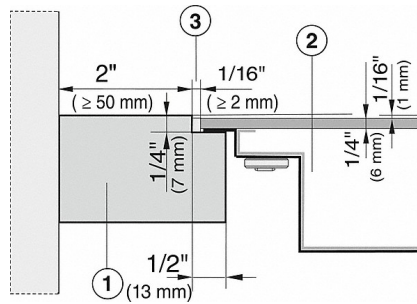

More information at www.MieleUSA.com

For further information please see next page...

KM 6375

Induction Cooktop

with PowerFlex cooking area for maximum versatility and performance.

Safety	
Safety cut-out	•
Lock function	•
System lock	•
Overheating protection	•
Residual heat indicator	•
Technical data	
Dimensions in in. (width)	35 7/8 (911)
Dimensions (height) in in.(mm)	4 7/8 (121)
Built-in height with mains connection box in in.(mm)	5 1/8 (128)
Dimensions (depth) in in.(mm)	20 1/4 (512)
Internal cutout dimensions in in. (width) with flush installation	889
Internal cutout dimensions in in. (depth) with flush installation	490
External cutout dimensions in in. (width) with flush installation	915
External cutout dimensions in in. (depth) with flush installation	516
Weight in lbs. (kg)	59 (27)
Total connected load in kW	11.5
Power cord length in m	3 (1.2)
Standard accessories	
Connection wire	•

KM 6375

Induction Cooktop

with PowerFlex cooking area for maximum versatility and performance.

KM 6375 (Installation drawing)

- 1) Front
- 2) Casing depth
- 3) Flexible metal Extension hose L = 47 1/4" (1200 mm)
- 4) Stepped cut-out
- 5) Data plate

KM 6375 (Installation drawing)

- 4) Wooden frame 1/2" / 13 mm (not supplied with appliance)

KM 6375 (Installation drawing)

- 1) Worktop
- 2) Hob
- 3) Width of gap

KM 6375 (Installation drawing)

- 1) Worktop
- 2) Cooktop
- 3) Gap
- 4) Wooden frame 1/2" / 13 mm (supplied loose)