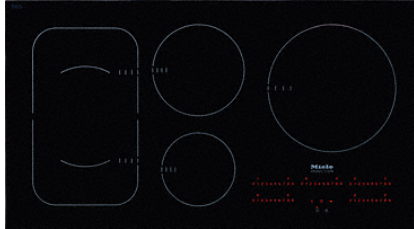

More information at www.MieleUSA.com

For further information please see next page...

KM 6375

Induction Cooktop

with PowerFlex cooking area for maximum versatility and performance.

Safety	
Safety cut-out	•
Lock function	•
System lock	•
Overheating protection	•
Residual heat indicator	•
Technical data	
Dimensions in in. (width)	35 7/8 (911)
Dimensions (height) in in.(mm)	4 7/8 (121)
Built-in height with mains connection box in in.(mm)	5 1/8 (128)
Dimensions (depth) in in.(mm)	20 1/4 (512)
Internal cutout dimensions in in. (width) with flush installation	889
Internal cutout dimensions in in. (depth) with flush installation	490
External cutout dimensions in in. (width) with flush installation	915
External cutout dimensions in in. (depth) with flush installation	516
Weight in lbs. (kg)	59 (27)
Total connected load in kW	11.5
Power cord length in m	3 (1.2)
Standard accessories	
Connection wire	•

KM 6375

Induction Cooktop

with PowerFlex cooking area for maximum versatility and performance.

KM 6375 (Installation drawing)

- 1) Front
- 2) Casing depth
- 3) Flexible metal Extension hose L = 47 1/4" (1200 mm)
- 4) Stepped cut-out
- 5) Data plate