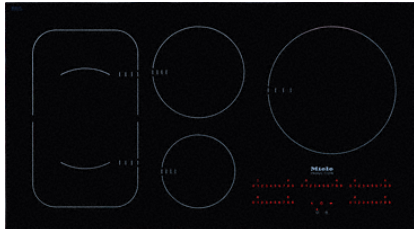

KM 6375

Induction Cooktop

with PowerFlex cooking area for maximum versatility and performance.

- Quick selection using numerical linear keybanks - Direct control plus
- Modern design - 35 7/8 (911)Inch wide for flush-mounted installation
- Versatile and fast - 5 cooking zones incl. 1 PowerFlex area
- Communication with the hood - automatic function Con@ctivity
- Broad performance spectrum - keeping warm function and TwinBooster

EAN: 4002515472781 / material number: 09775920

Type of heating	
Fuel type	Induction
Construction type	
Independent of oven	•
Design	
Elegant glass ceramic surface	•
Ceramic surface color	Black
Print design	LightPrint
Flush-mounted installation	•
Ring features	
No. of rings	5
PowerFlex cooking zone	
Number	2
Size in inches (mm)	Ø 150 – 230
Max. rating in W	2200
Max. booster rating in W	3100
Max. TwinBooster rating in W	3850
Ring	
Position	Left
Type	PowerFlex bridge
Size in inches (mm)	230x390
Max. rating in W	3550
Max. booster rating in W	5000
Max. TwinBooster rating in W	7700
Position	rear center
Type	Variable cooking zone
Size in inches (mm)	Ø 140-200
Max. booster rating in W	2600
Position	rear right
Type	Variable cooking zone
Size in inches (mm)	180-280
Max. rating in W	2500
Max. booster rating in W	3100
Position	front center
Type	Variable cooking zone
Size in inches (mm)	Ø 100-160
Max. rating in W	1450
Max. booster rating in W	1900
Control panel	
Operation via touchpad sensors	Multiple direct dial
Display color	Red
Pan/Pan-size sensors	•
Stop & Go function	•
Minute minder	•
Automatic switch-off for all rings	•
AutoBoost	•
Keep-warm function	•
Cleaning convenience	
Easy to clean ceramic surface	•