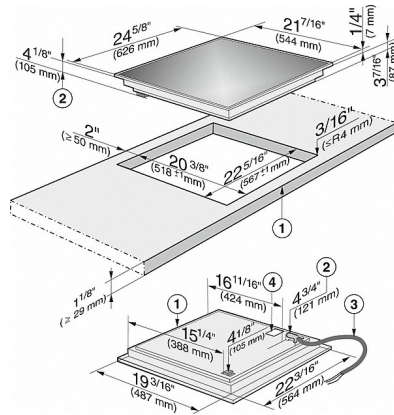

More information at www.MieleUSA.com

For further information please see next page...

KM 6320

Induction Cooktop

with PowerFlex cooking area for maximum versatility and performance.

Technical data	
Dimensions in in. (width)	24 3/4 (626)
Dimensions (height) in in.(mm)	5 1/8 (128)
Built-in height with mains connection box in in.(mm)	4 7/8 (121)
Dimensions (depth) in in.(mm)	21 1/2 (544)
Cutout dimensions in in. (width) with proud-mounted installation	22 3/8 (567)
Cutout dimensions in in. (depth) with proud-mounted installation	20 1/2 (518)
Weight in lbs. (kg)	39 (18)
Total connected load in kW	7.7
Power cord length in m	3 (1.2)
Standard accessories	
Connection wire	•

KM 6320

Induction Cooktop

with PowerFlex cooking area for maximum versatility and performance.

KM 6320 (Installation drawing)

- 1) Front
- 2) Casing depth
- 3) Flexible metal Extension hose L = 47 1/4" (1200 mm)
- 4) Data plate