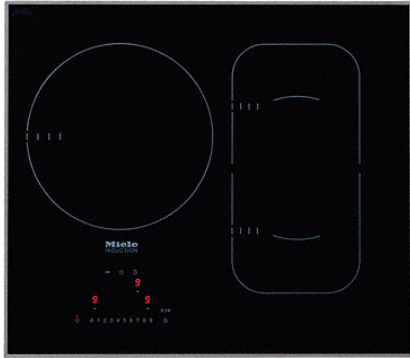

EAN: 4002515472903 / material number: 09775880

Type of heating	
Fuel type	Induction
Construction type	
Independent of oven	•
Design	
Elegant glass ceramic surface	•
Ceramic surface color	Black
Print design	LightPrint
All-round stainless steel frame	•
Proud-mounted installation	•
Ring features	
No. of rings	3
PowerFlex cooking zone	
Number	2
Size in inches (mm)	Ø 150 – 230
Max. rating in W	2200
Max. booster rating in W	3100
Max. TwinBooster rating in W	3850
Ring	
Position	left centre
Type	Variable cooking zone
Size in inches (mm)	Ø 180-280
Max. rating in W	2500
Max. booster rating in W	3100
Position	right
Type	PowerFlex bridge
Size in inches (mm)	230x390
Max. rating in W	3550
Max. booster rating in W	5000
Max. TwinBooster rating in W	7700
Control panel	
Operation via touchpad sensors	Simple direct selection
Display color	Red
Pan/Pan-size sensors	•
Stop & Go function	•
Minute minder	•
Automatic switch-off for all rings	•
AutoBoost	•
Keep-warm function	•
Individual setting options (e.g. acoustic signal tones)	•
Cleaning convenience	
Easy to clean ceramic surface	•
Safety	
Safety cut-out	•
Lock function	•
System lock	•
Integrated cooling blower	•
Overheating protection	•

More information at www.MieleUSA.com

For further information please see next page...

KM 6320

Induction Cooktop

with PowerFlex cooking area for maximum versatility and performance.

Technical data	
Dimensions in in. (width)	24 3/4 (626)
Dimensions (height) in in.(mm)	5 1/8 (128)
Built-in height with mains connection box in in.(mm)	4 7/8 (121)
Dimensions (depth) in in.(mm)	21 1/2 (544)
Cutout dimensions in in. (width) with proud-mounted installation	22 3/8 (567)
Cutout dimensions in in. (depth) with proud-mounted installation	20 1/2 (518)
Weight in lbs. (kg)	39 (18)
Total connected load in kW	7.7
Power cord length in m	3 (1.2)
Standard accessories	
Connection wire	•