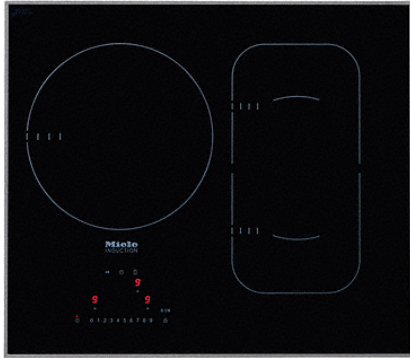

More information at www.MieleUSA.com

For further information please see next page...

KM 6320

Induction Cooktop

with PowerFlex cooking area for maximum versatility and performance.

Technical data	
Dimensions in in. (width)	24 3/4 (626)
Dimensions (height) in in.(mm)	5 1/8 (128)
Built-in height with mains connection box in in.(mm)	4 7/8 (121)
Dimensions (depth) in in.(mm)	21 1/2 (544)
Cutout dimensions in in. (width) with proud-mounted installation	22 3/8 (567)
Cutout dimensions in in. (depth) with proud-mounted installation	20 1/2 (518)
Weight in lbs. (kg)	39 (18)
Total connected load in kW	7.7
Power cord length in m	3 (1.2)
Standard accessories	
Connection wire	•

KM 6320

Induction Cooktop

with PowerFlex cooking area for maximum versatility and performance.

KM 6320 (Installation drawing)

- 1) Front
- 2) Casing depth
- 3) Flexible metal Extension hose L = 47 1/4" (1200 mm)
- 4) Data plate