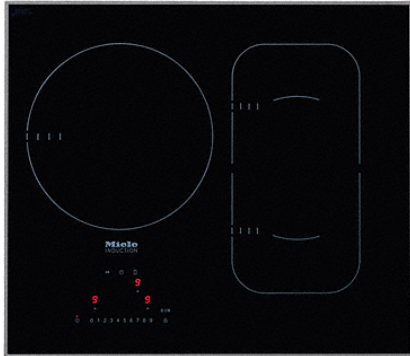

KM 6320

Induction Cooktop

with PowerFlex cooking area for maximum versatility and performance.

- Intuitive selection via numerical linear keybank - Direct control
- Attractive design - 24 3/4 (626)Inch wide with stainless steel frame
- Versatile and fast - 3 cooking zones incl. 1 PowerFlex area
- Communication with the hood - automatic function Con@ctivity
- Broad performance spectrum - keeping warm function and TwinBooster

More information at www.MieleUSA.com

For further information please see next page...

KM 6320

Induction Cooktop

with PowerFlex cooking area for maximum versatility and performance.

Technical data	
Dimensions in in. (width)	24 3/4 (626)
Dimensions (height) in in.(mm)	5 1/8 (128)
Built-in height with mains connection box in in.(mm)	4 7/8 (121)
Dimensions (depth) in in.(mm)	21 1/2 (544)
Cutout dimensions in in. (width) with proud-mounted installation	22 3/8 (567)
Cutout dimensions in in. (depth) with proud-mounted installation	20 1/2 (518)
Weight in lbs. (kg)	39 (18)
Total connected load in kW	7.7
Power cord length in m	3 (1.2)
Standard accessories	
Connection wire	•