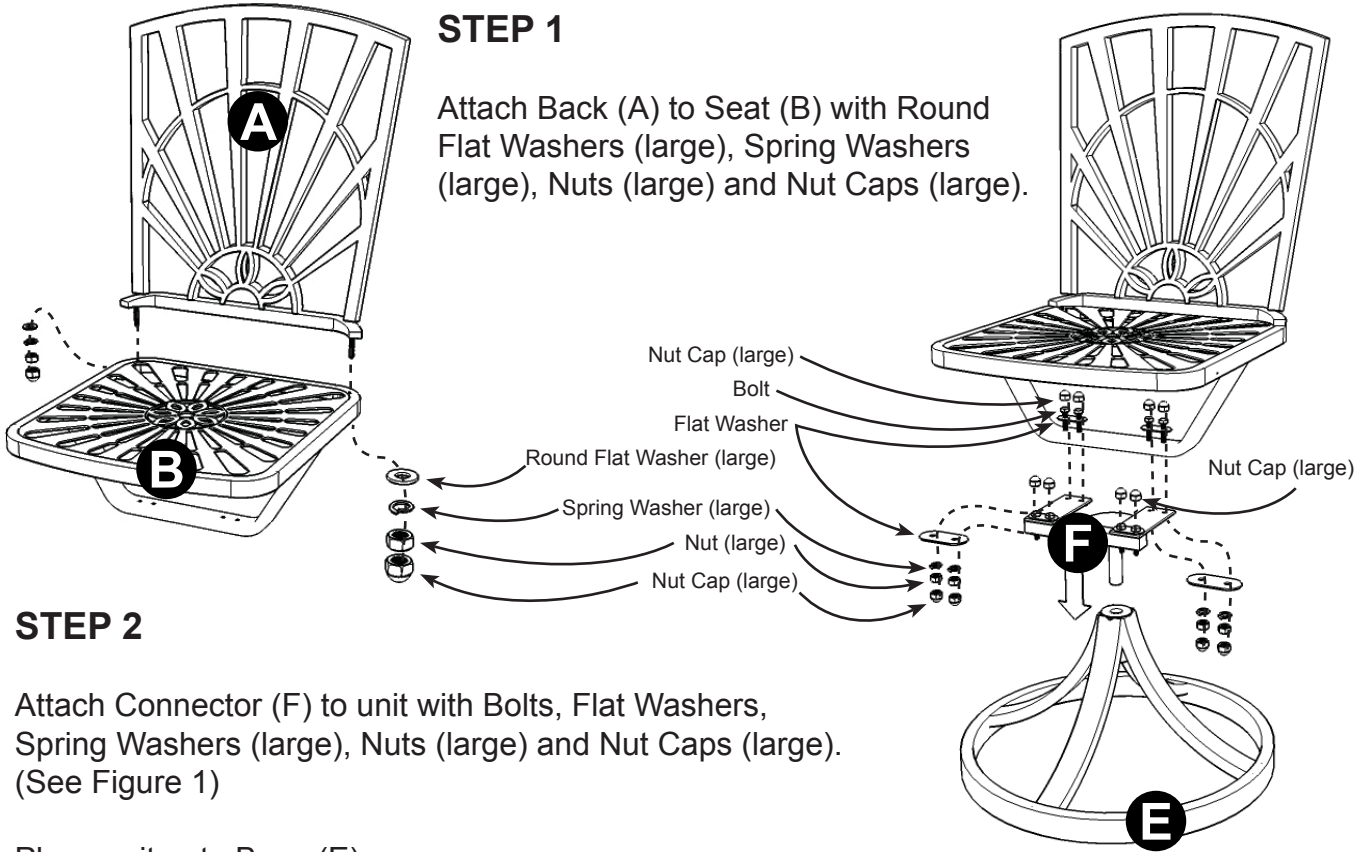

Assembly Instructions 2/2

IMPORTANT

- Please keep Key Wrench in a safe place as you may need to tighten up the Nuts in the future.
- Use a soft cloth between these parts and the floor.
- Do not use power tools to assemble and do not over tighten the bolts and nuts.
- Do not tighten up all the bolts and nuts until each part is properly assembled.

STEP 1

Attach Back (A) to Seat (B) with Round Flat Washers (large), Spring Washers (large), Nuts (large) and Nut Caps (large).

STEP 2

Attach Connector (F) to unit with Bolts, Flat Washers, Spring Washers (large), Nuts (large) and Nut Caps (large). (See Figure 1)

Place unit onto Base (E).