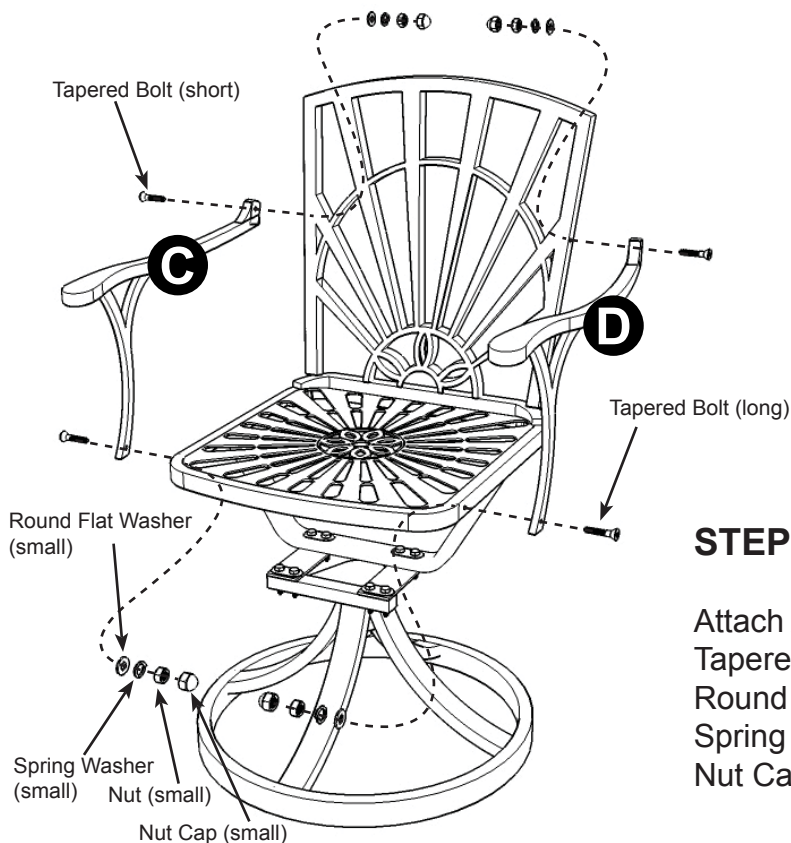

## STEP 1

Attach Back (A) to Seat (B) with Round Flat Washers (large), Spring Washers (large), Nuts (large) and Nut Caps (large).

## STEP 2

Attach Connector (F) to unit with Bolts, Flat Washers, Spring Washers (large), Nuts (large) and Nut Caps (large). (See Figure 1)

Place unit onto Base (E).

Figure 1

## STEP 3

Attach Arms (C) and (D) to unit with Tapered Bolts (long), Tapered Bolts (short), Round Flat Washers (small), Spring Washers (small), Nuts (small) and Nut Caps (small).