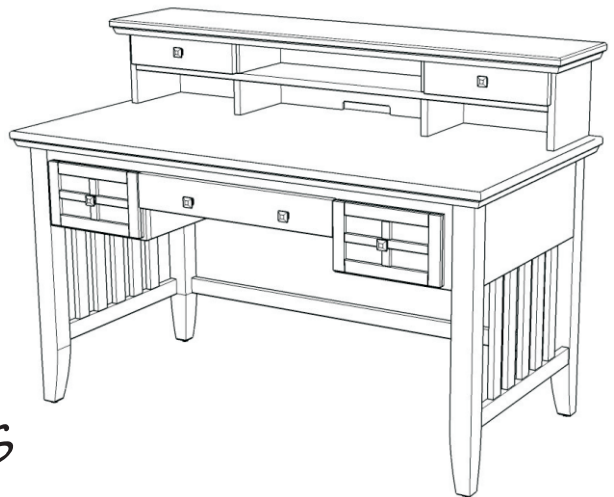

88 5181 004

Arts & Crafts

Executive Desk Hutch

IMPORTANT NOTE

Carefully remove all the parts from the carton and put them individually on a soft cloth to prevent scratches or other damages occurring to the parts.

We have taken great care in the design of this product and request that you carefully and strictly follow our assembly instructions to ensure a completed product as it was designed.

*Home
Styles*