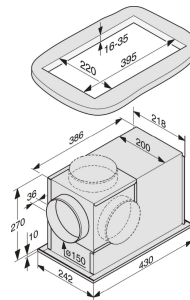

## DUU 2900

Recirculation kit for DA 28xx and DA 290x

For converting ceiling extractors from air vented to recirculation mode.

DUU 2900 (installation Drawing)

- For converting downdraft and ceiling extractors
- Uniform airflow in recirculation mode
- Reduces airflow noises
- Extraction connection for ducting at top, rear, or side