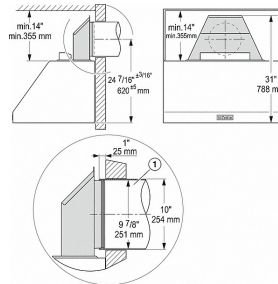

## DRRV 1200

Rear extraction connection conversion kit  
for converting the exhaust socket from the top  
to the rear.

- Suitable for DAR 11xx and DAR 12xx
- Flexible adjustment of vent connection to installation situation