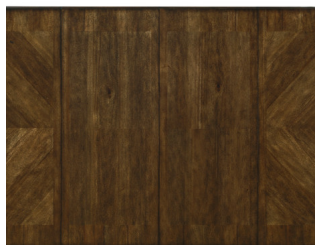

Rectangular Dining Table W1147-831

Features:

- Quality veneers and solid acacia wood
- Distressed two-tone whitewash wood finish with tabletop surface in a dark wood finish
- Extends to 108 inches with two 18-inch leaves (included)
- Coordinating Plymouth dining chairs are available.