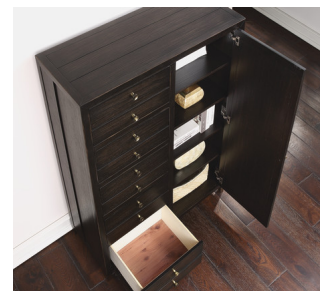

Consists of:

- W1080-91Q1 Queen Headboard
5.5"H x 69.25"W x 46"D
- W1080-91Q2 Queen Footboard
4.75"H x 69.25"W x 22.5"D
- W1080-91QS Queen Storage Bed Rails
33"H x 85.5"W x 25.25"D

Drawer Chest
W1080-872
58"H x 45"W x 20"D

W1080-872

W1080-872

Features:

- Mid-century modern style with a printmaker-inspired look
- Crafted with red oak veneers and poplar solids for beauty and durability
- Dark brown oak finish for a timeless, sophisticated aesthetic
- Wood panels vary in thickness and depth for a vintage look
- Antiqued gold pulls and metal-capped feet add a retro-inspired elegance
- Five soft-close drawers provide ample storage that's smooth and easy to access

Gentleman's Chest
W1080-867
62"H x 43"W x 20"D

W1080-867

W1080-867

W1080-867

Features:

- Mid-century modern style with a printmaker-inspired look
- Crafted with red oak veneers and poplar solids for beauty and durability
- Dark brown oak finish for a timeless, sophisticated aesthetic
- Wood panels vary in thickness and depth for a vintage look
- Antiqued gold pulls and metal-capped feet add a retro-inspired elegance
- Five soft-close drawers provide ample storage that's smooth and easy to access
- Four adjustable shelves offer convenient storage for items of varying height

Dresser
W1080-860
39"H x 68"W x 20"D

W1080-860

W1080-860

Features:

- Mid-century modern style with a printmaker-inspired look
- Crafted with red oak veneers and poplar solids for beauty and durability
- Dark brown oak finish for a timeless, sophisticated aesthetic
- Wood panels vary in thickness and depth for a vintage look
- Antiqued gold pulls and metal-capped feet add a retro-inspired elegance
- Six soft-close drawers provide ample storage that's smooth and easy to access
- Coordinating 38" H 38" W 1" D mirror available for a complete look