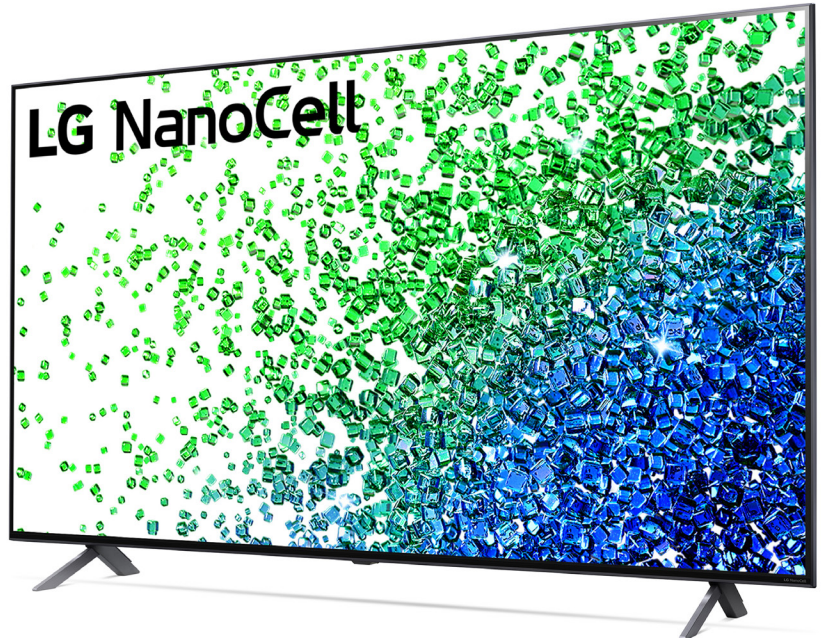

NANO80UPA Series

LG NanoCell TV Nano80

75"

65"

55"

50"

* Class size: See below for details.

- **Real 4K NanoCell Display w/ Local Dimming**
- **Quad Core Processor 4K**
- **Home Cinema Experience:**
Active HDR, HDR10, Filmmaker Mode, Netflix, Prime Video, Apple TV+, Disney+, LG Channels
- **Ultimate Gameplay:**
Game Optimizer, ALLM, eARC, HGiG

DESCRIPTION

Better contrast in everything you watch.

Movies and sports are on full display. Local dimming brings you deep blacks and more balanced lighting to everything you see. NanoCell colors your world with the lifelike picture of Nano Color, enriched with a billion rich colors, as well as Local Dimming lighting control. It's an experience furthered by connected home features and an advanced processor.

*Achieved through 10 bit dithering.

KEY FEATURES

Real 4K NanoCell Display w/ Local Dimming

Discover the brilliance of NanoCell.

Bring your favorite shows to life with bright, vivid NanoCell. Local dimming brings you deep blacks and more balanced lighting. And with Nano Color, you'll see natural, lifelike picture enhanced by a billion rich colors*.