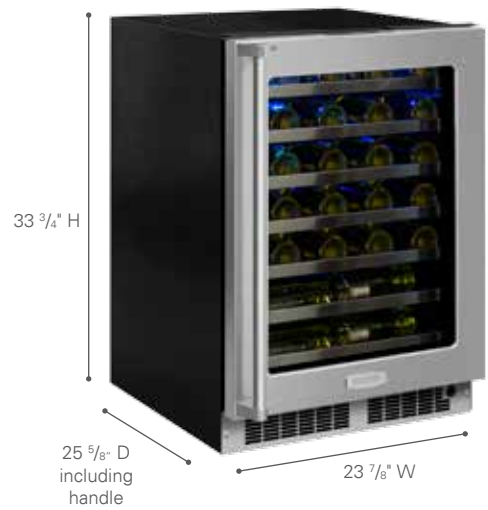

Ordering Options

Stainless Frame, Glass Door with Lock, Integrated Right Hinge, Professional Handle	MP24WSG5RS
Stainless Frame, Glass Door with Lock, Integrated Left Hinge, Professional Handle	MP24WSG5LS
Panel-Ready Framed Glass Door with Lock, Integrated Right Hinge (Handle Not Included)*	MP24WSF5RP
Panel-Ready Framed Glass Door with Lock, Integrated Left Hinge (Handle Not Included)*	MP24WSF5LP

*Easy installation! No panel kit required. Consult your cabinet maker for overlay panel and handle options.