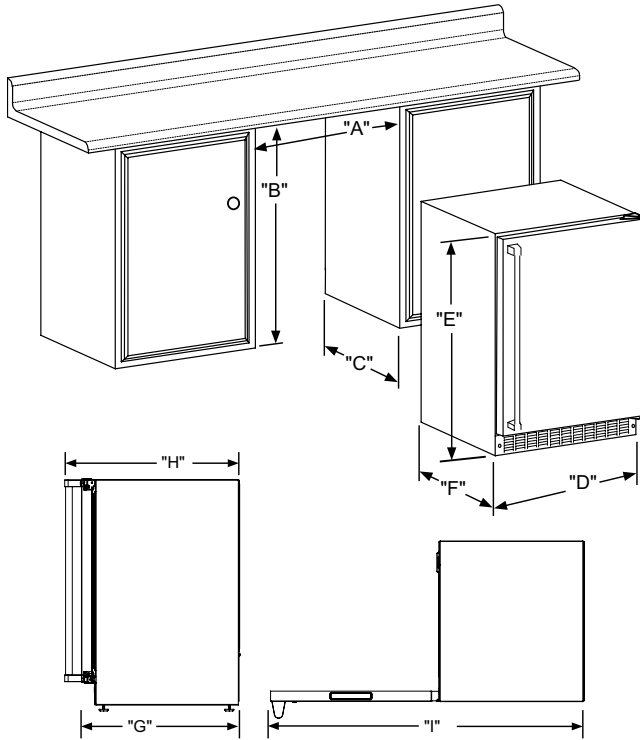

## Product Dimensions

## Panel Overlay Dimensions

## Rough-In Dimensions

A. Rough-In Width	24"
B. Rough-In Height	34 1/4" to 35 1/25"
C. Rough-In Depth	24"

## Product Dimensions

D. Width	23 7/8"	
E. Height	34" to 35"	
F. Depth	21 1/2"	
G. Depth to Front of Door	Solid Door	23 23/32"
	Overlay Door	22 7/8" Without Handle
H. Depth to Handle	26 7/32" (Stainless Steel)	
I. Depth with door at 90°	Solid Door	46 13/32"
	Overlay Door	46 1/2"