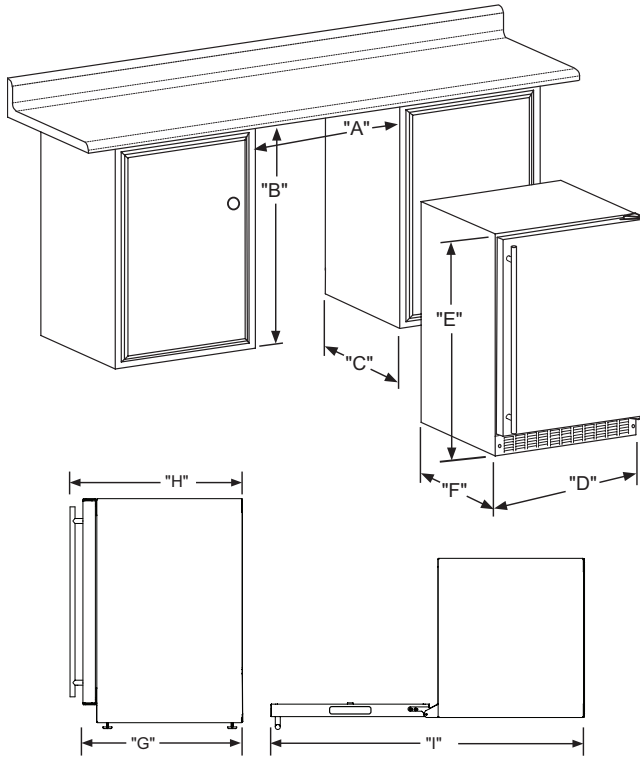

## Product Dimensions

## Panel Overlay Dimensions (Framed Door)

## Rough-In Dimensions

A. Rough-In Width	24"	
B. Rough-In Height	Solid Door	34" to 35"
	Overlay Door	34" 1/4 to 35" 1/4
C. Rough-In Depth	24"	

## Product Dimensions

D. Width	23 7/8"	
E. Height	Solid Door	33 3/4" to 34 3/4"
	Overlay Door	34" to 35"
F. Depth	21 1/2"	
G. Depth to Front of Door	Solid Door	23 23/32"
	Overlay Door	22 7/8" Without Handle
H. Depth to Handle	25 21/32" (Stainless Steel)	
I. Depth with door at 90°	Solid Door	46 13/32"
	Overlay Door	46 1/2"