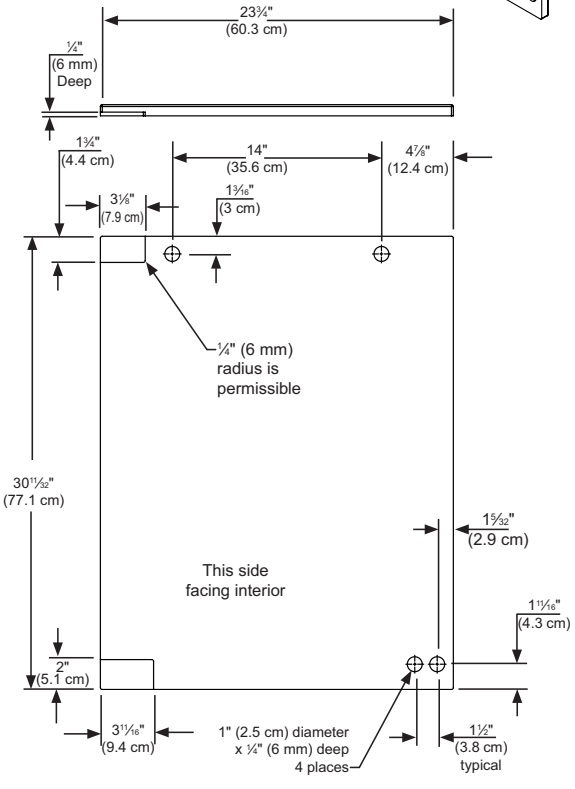

Right Hand Hinged Door
24" (61 cm) wide appliance