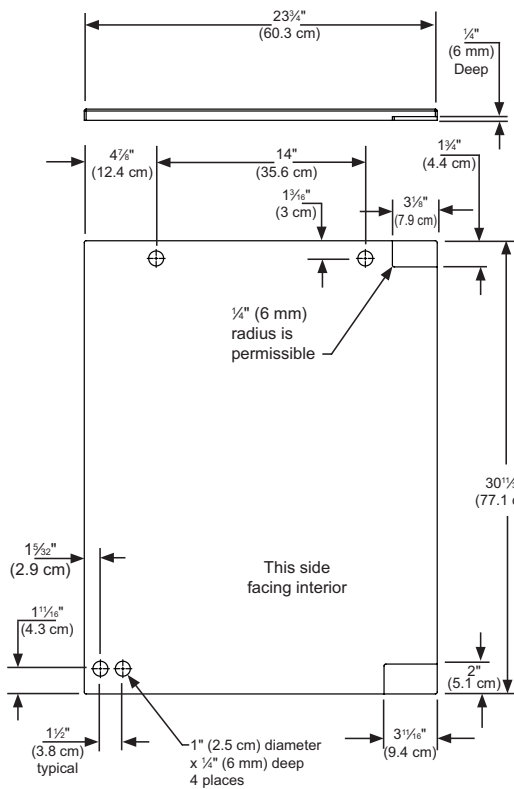

Panel Overlay Dimensions (Solid Door)

For comprehensive installation instructions, please visit www.marvelrefrigeration.com to access the owner's guide.

Left Hand Hinged Door
24" (61 cm) wide appliance