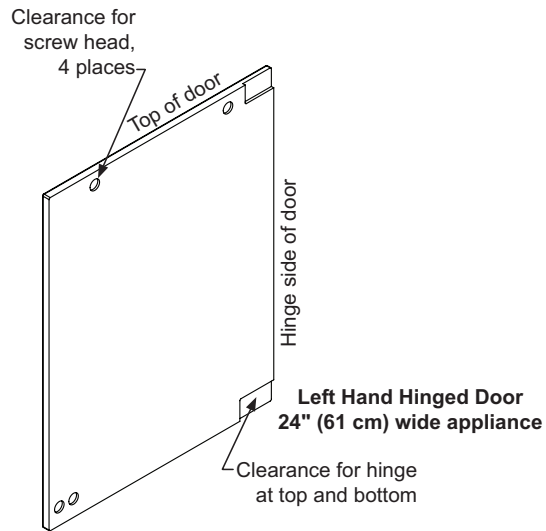

Panel Overlay Dimensions (Solid Door)

For comprehensive installation instructions, please visit www.marvelrefrigeration.com to access the owner's guide.

Left Hand Hinged Door
24" (61 cm) wide appliance