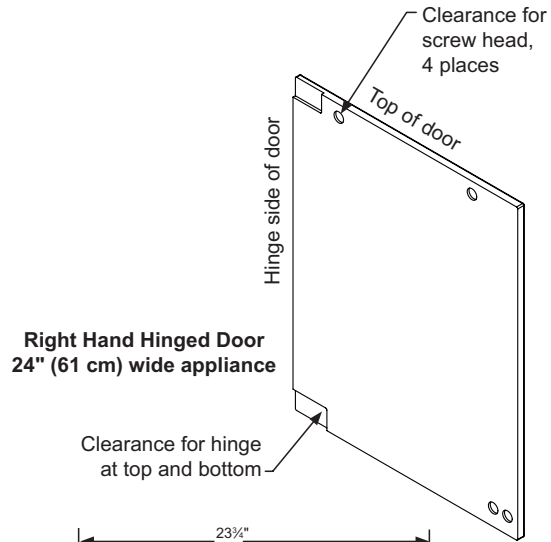

Panel Overlay Dimensions (Solid Door)

For comprehensive installation instructions, please visit www.marvelrefrigeration.com to access the owner's guide.

Left Hand Hinged Door
24" (61 cm) wide appliance