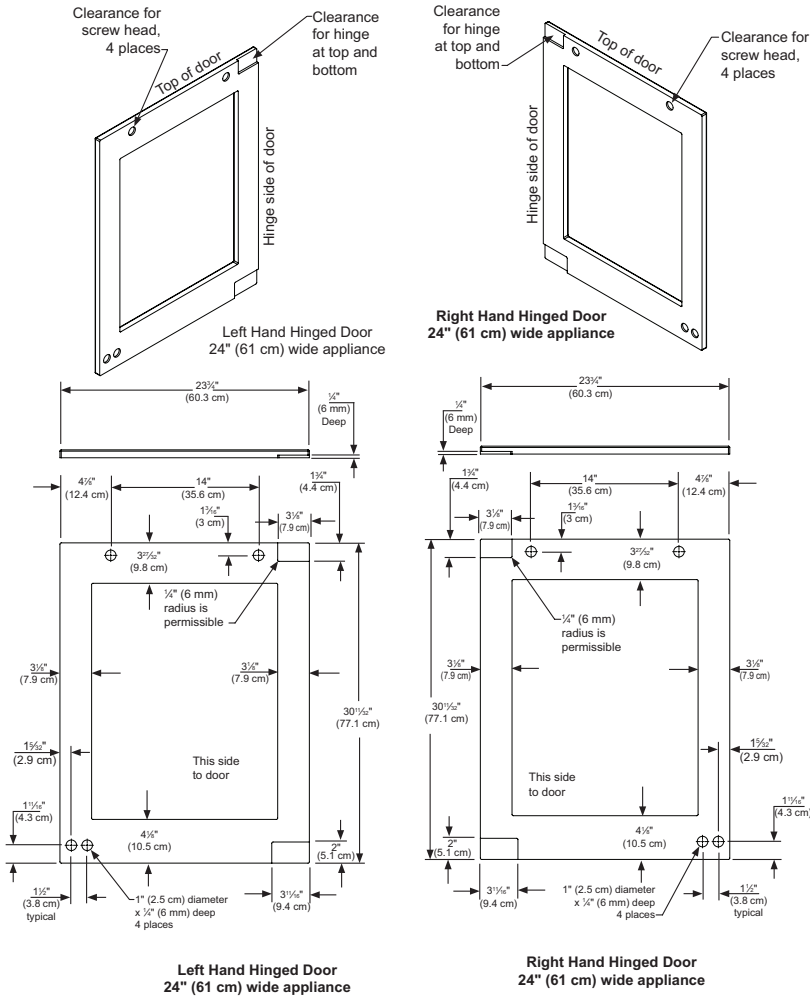

## Product Dimensions

## Panel Overlay Dimensions (Framed Door)

## Rough-In Dimensions

A. Rough-In Width	24"	
B. Rough-In Height	Solid Door	34" to 35"
	Overlay Door	34" 1/4 to 35" 1/4
C. Rough-In Depth	24"	

## Product Dimensions

D. Width	23 7/8"	
E. Height	Solid Door	33 3/4" to 34 3/4"
	Overlay Door	34" to 35"
F. Depth	21 1/2"	
G. Depth to Front of Door	Solid Door	23 23/32"
	Overlay Door	22 7/8" Without Handle
H. Depth to Handle	25 21/32" (Stainless Steel)	
I. Depth with door at 90°	Solid Door	46 13/32"
	Overlay Door	46 1/2"