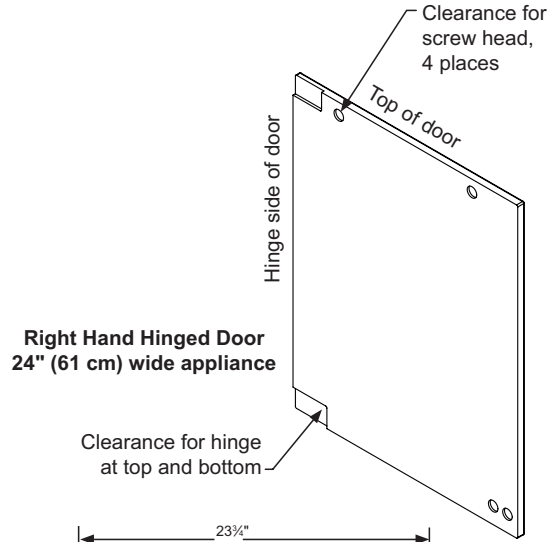

Panel Overlay Dimensions (Solid Door)

Left Hand Hinged Door
24" (61 cm) wide appliance