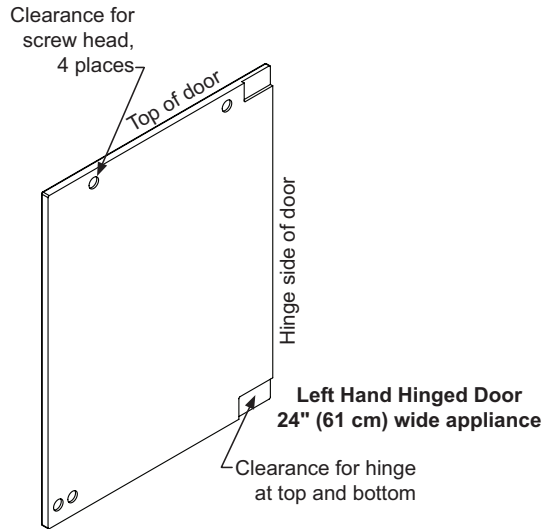

Panel Overlay Dimensions (Solid Door)

Left Hand Hinged Door
24" (61 cm) wide appliance