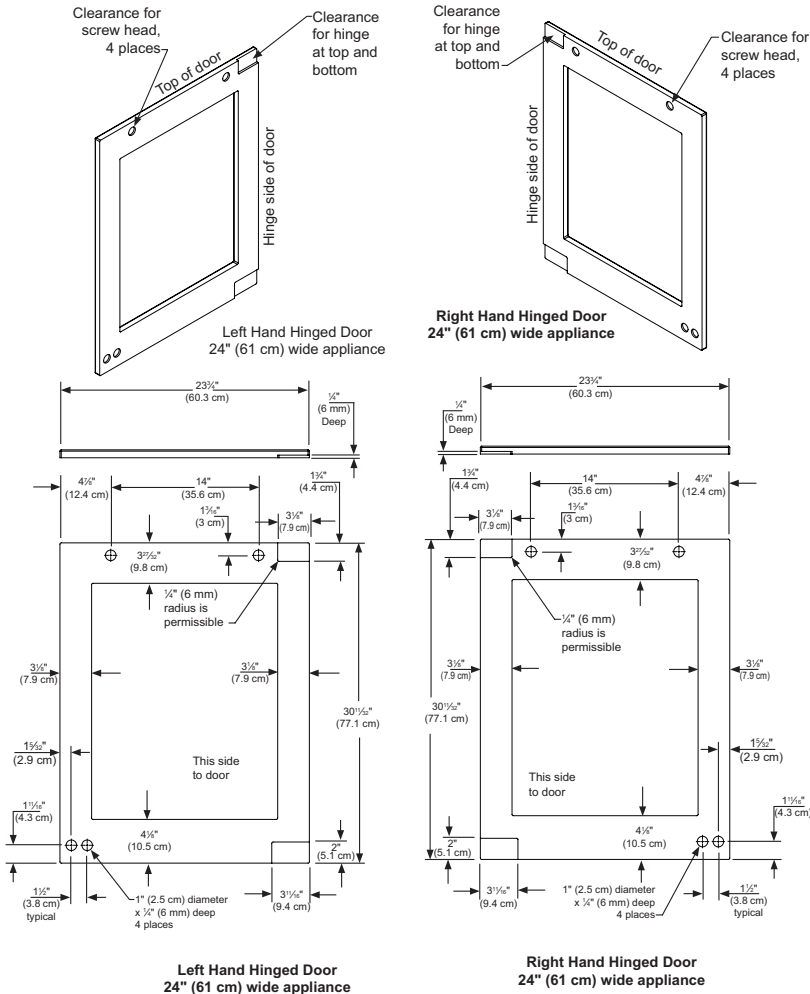

## Product Dimensions

## Panel Overlay Dimensions (Framed Door)

## Rough-In Dimensions

A. Rough-In Width	24"	
B. Rough-In Height	Solid Door	34" to 35"
	Overlay Door	34" 1/4 to 35" 1/4
C. Rough-In Depth	24"	

## Product Dimensions

D. Width	23 7/8"	
E. Height	Solid Door	33 3/4" to 34 3/4"
	Overlay Door	34" to 35"
F. Depth	21 1/2"	
G. Depth to Front of Door	Solid Door	23 23/32"
	Overlay Door	22 7/8" Without Handle
H. Depth to Handle	25 21/32" (Stainless Steel)	
I. Depth with door at 90°	Solid Door	46 13/32"
	Overlay Door	46 1/2"