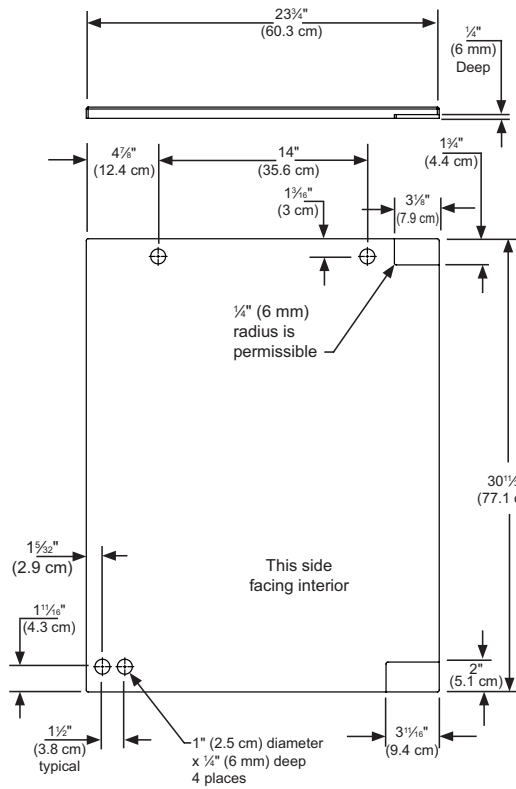

Panel Overlay Dimensions (Solid Door)

Left Hand Hinged Door
24" (61 cm) wide appliance