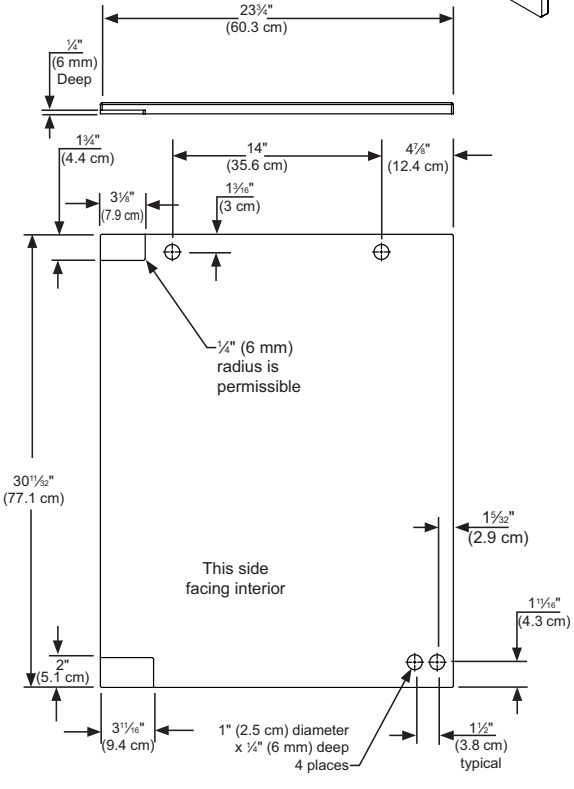

## Product Dimensions

## Rough-In Dimensions

A. Rough-In Width	24"	
B. Rough-In Height	Solid Door	34" to 35"
	Overlay Door	34" 1/4 to 35" 1/4
C. Rough-In Depth	24"	

## Product Dimensions

D. Width	23 7/8"	
E. Height	Solid Door	33 3/4" to 34 3/4"
	Overlay Door	34" to 35"
F. Depth	21 1/2"	
G. Depth to Front of Door	Solid Door	23 23/32"
	Overlay Door	22 7/8" Without Handle
H. Depth to Handle	25 21/32" (Stainless Steel)	
I. Depth with door at 90°	Solid Door	46 13/32"
	Overlay Door	46 1/2"

For comprehensive installation instructions, please visit [www.marvelrefrigeration.com](http://www.marvelrefrigeration.com) to access the owner's guide.

Panel Overlay Dimensions (Solid Door)

**Left Hand Hinged Door**  
24" (61 cm) wide appliance