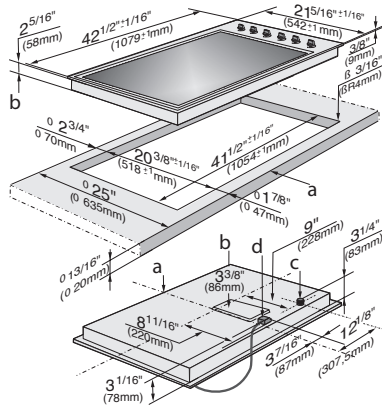

KM 3485 LP

Gas cooktop

with 2 dual wok burners for particularly versatile cooking convenience.

KM 3484/KM3485 (Installation drawing) – USA

1. Front, 2. Installation height, 3. Gas connection, 4. Electrical connection