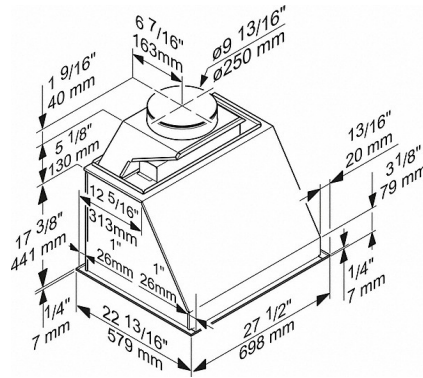

DAR 1120

Insert ventilation hood
for perfect combination with Ranges and Rangetops.

DAR1120 (installation drawing)