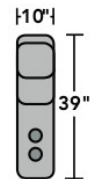

Power to the USB port is activated only when the port is in use.

Power Recline & Headrest

Interlocking Brackets

Interlocking brackets securely attach one sectional component to another to prevent them from separating even when reclining.

2904 Rio Sectional | Components & Configurations

Reclining Sofas & Sectionals

Components

LAF = Left-Arm-Facing
RAF = Right-Arm-Facing

2904-23
Full Wedge

2904-19
Armless Chair

2904-57
LAF Recliner
2904-57M
LAF Power Recliner
2904-57H
LAF Power Recliner
with Power Headrest

2904-58
RAF Recliner
2904-58M
RAF Power Recliner
2904-58H
RAF Power Recliner
with Power Headrest

2904-59
Armless Recliner
2904-59M
Armless Power Recliner
2904-59H
Armless Power Recliner
with Power Headrest

2904-72
Straight Console

Sample Configurations

Scale 1/4" = 1'

Dimensions are in inches and are subject to variance.
© Flexsteel Industries, Inc. 7/18
FLX-CP-FR-CC-2904

FLEXSTEEL®