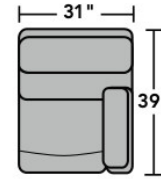

Power to the USB port is activated only when the port is in use.

Power Recline & Headrest

Interlocking Brackets

Interlocking brackets securely attach one sectional component to another to prevent them from separating even when reclining.

2904 Rio Sectional | Components & Configurations

Reclining Sofas & Sectionals

Components

LAF = Left-Arm-Facing
RAF = Right-Arm-Facing

2904-23
Full Wedge

2904-19
Armless Chair

2904-57
LAF Recliner
2904-57M
LAF Power Recliner
2904-57H
LAF Power Recliner
with Power Headrest

2904-58
RAF Recliner
2904-58M
RAF Power Recliner
2904-58H
RAF Power Recliner
with Power Headrest

2904-59
Armless Recliner
2904-59M
Armless Power Recliner
2904-59H
Armless Power Recliner
with Power Headrest

2904-72
Straight Console

Sample Configurations

Scale 1/4" = 1'

Dimensions are in inches and are subject to variance.
© Flexsteel Industries, Inc. 7/18
FLX-CP-FR-CC-2904

FLEXSTEEL®