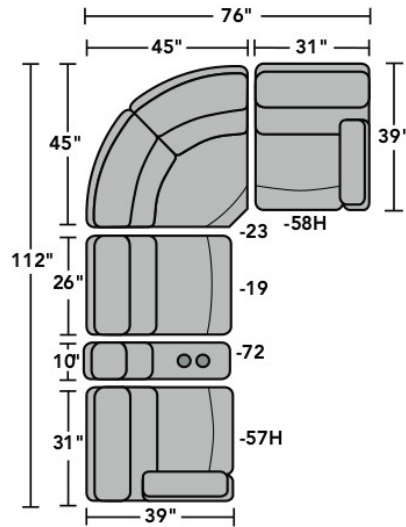

Tailoring

-

Arm Covers

- Standard
- Optional

PRODUCT DIMENSIONS

OVERALL

Height Width Depth

SEAT

2904 Rio Sectional | Components & Configurations

Reclining Sofas & Sectionals

Components

LAF = Left-Arm-Facing
RAF = Right-Arm-Facing

2904-23
Full Wedge

2904-19
Armless Chair

2904-57
LAF Recliner
2904-57M
LAF Power Recliner
2904-57H
LAF Power Recliner
with Power Headrest

2904-58
RAF Recliner
2904-58M
RAF Power Recliner
2904-58H
RAF Power Recliner
with Power Headrest

2904-59
Armless Recliner
2904-59M
Armless Power Recliner
2904-59H
Armless Power Recliner
with Power Headrest

2904-72
Straight Console

Sample Configurations

Scale 1/4" = 1'

Dimensions are in inches and are subject to variance.
© Flexsteel Industries, Inc. 7/18
FLX-CP-FR-CC-2904

FLEXSTEEL®