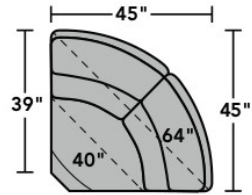

Power to the USB port is activated only when the port is in use.

Power Recline & Headrest

Interlocking Brackets

Interlocking brackets securely attach one sectional component to another to prevent them from separating even when reclining.

2904 Rio Sectional | Components & Configurations

Reclining Sofas & Sectionals

Components

LAF = Left-Arm-Facing
RAF = Right-Arm-Facing

2904-23
Full Wedge

2904-19
Armless Chair

2904-57
LAF Recliner
2904-57M
LAF Power Recliner
2904-57H
LAF Power Recliner
with Power Headrest

2904-72
Straight Console

Sample Configurations

Scale 1/4" = 1'

Dimensions are in inches and are subject to variance.
© Flexsteel Industries, Inc. 7/18
FLX-CP-FR-CC-2904

FLEXSTEEL®