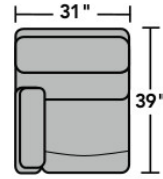

Power to the USB port is activated only when the port is in use.

Power Recline & Headrest

Interlocking Brackets

Interlocking brackets securely attach one sectional component to another to prevent them from separating even when reclining.

2904 Rio Sectional | Components & Configurations

Reclining Sofas & Sectionals

Components

LAF = Left-Arm-Facing
RAF = Right-Arm-Facing

2904-23
Full Wedge

2904-19
Armless Chair

2904-57
LAF Recliner
2904-57M
LAF Power Recliner
2904-57H
LAF Power Recliner
with Power Headrest

2904-58
RAF Recliner
2904-58M
RAF Power Recliner
2904-58H
RAF Power Recliner
with Power Headrest

2904-59
Armless Recliner
2904-59M
Armless Power Recliner
2904-59H
Armless Power Recliner
with Power Headrest

2904-72
Straight Console

Sample Configurations

Scale 1/4" = 1'

Dimensions are in inches and are subject to variance.
© Flexsteel Industries, Inc. 7/18
FLX-CP-FR-CC-2904

FLEXSTEEL®