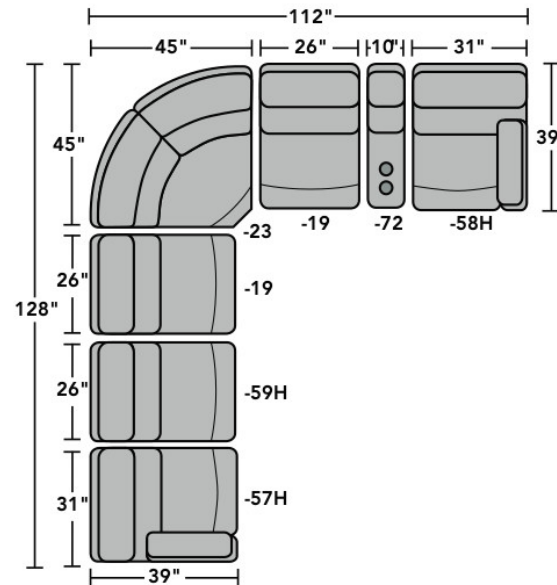

Tailoring

-

Arm Covers

- Standard
- Optional

PRODUCT DIMENSIONS

OVERALL

Height Width Depth

SEAT

2904 Rio Sectional | Components & Configurations

Reclining Sofas & Sectionals

Components

LAF = Left-Arm-Facing
RAF = Right-Arm-Facing

2904-23
Full Wedge

2904-19
Armless Chair

2904-57
LAF Recliner
2904-57M
LAF Power Recliner
2904-57H
LAF Power Recliner
with Power Headrest

2904-58
RAF Recliner
2904-58M
RAF Power Recliner
2904-58H
RAF Power Recliner
with Power Headrest

2904-59
Armless Recliner
2904-59M
Armless Power Recliner
2904-59H
Armless Power Recliner
with Power Headrest

2904-72
Straight Console

Sample Configurations

Scale 1/4" = 1'

Dimensions are in inches and are subject to variance.
© Flexsteel Industries, Inc. 7/18
FLX-CP-FR-CC-2904

FLEXSTEEL®