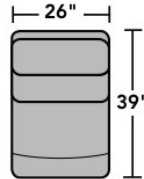

Power to the USB port is activated only when the port is in use.

Power Recline & Headrest

Interlocking Brackets

Interlocking brackets securely attach one sectional component to another to prevent them from separating even when reclining.

2904 Rio Sectional | Components & Configurations

Reclining Sofas & Sectionals

Components

LAF = Left-Arm-Facing
RAF = Right-Arm-Facing

2904-23
Full Wedge

2904-19
Armless Chair

2904-57
LAF Recliner
2904-57M
LAF Power Recliner
2904-57H
LAF Power Recliner
with Power Headrest

2904-58
RAF Recliner
2904-58M
RAF Power Recliner
2904-58H
RAF Power Recliner
with Power Headrest

2904-59
Armless Recliner
2904-59M
Armless Power Recliner
2904-59H
Armless Power Recliner
with Power Headrest

2904-72
Straight Console

Sample Configurations

Scale 1/4" = 1'

Dimensions are in inches and are subject to variance.
© Flexsteel Industries, Inc. 7/18
FLX-CP-FR-CC-2904

FLEXSTEEL®