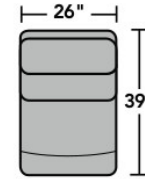

2904 Rio Sectional | Components & Configurations

Reclining Sofas & Sectionals

Components

LAF = Left-Arm-Facing
RAF = Right-Arm-Facing

2904-23
Full Wedge

2904-19
Armless Chair

2904-57
LAF Recliner
2904-57M
LAF Power Recliner
2904-57H
LAF Power Recliner
with Power Headrest

2904-58
RAF Recliner
2904-58M
RAF Power Recliner
2904-58H
RAF Power Recliner
with Power Headrest

2904-59
Armless Recliner
2904-59M
Armless Power Recliner
2904-59H
Armless Power Recliner
with Power Headrest

2904-72
Straight Console

Sample Configurations

Scale 1/4" = 1'

Dimensions are in inches and are subject to variance.
© Flexsteel Industries, Inc. 7/18
FLX-CP-FR-CC-2904

FLEXSTEEL®