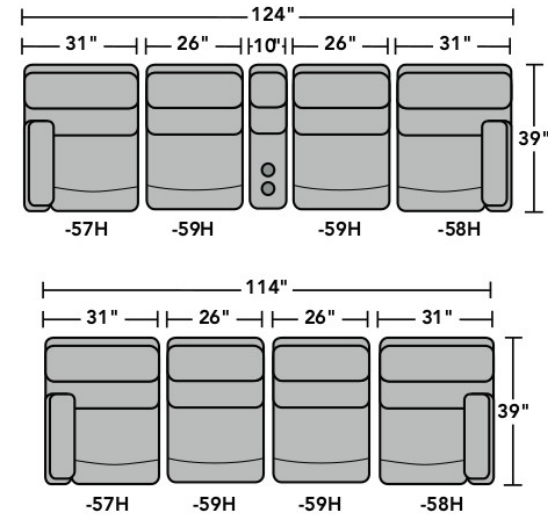

2904 Rio Sectional | Components & Configurations

Reclining Sofas & Sectionals

Components

LAF = Left-Arm-Facing
RAF = Right-Arm-Facing

2904-23
Full Wedge

2904-19
Armless Chair

2904-57
LAF Recliner
2904-57M
LAF Power Recliner
2904-57H
LAF Power Recliner
with Power Headrest

2904-58
RAF Recliner
2904-58M
RAF Power Recliner
2904-58H
RAF Power Recliner
with Power Headrest

2904-59
Armless Recliner
2904-59M
Armless Power Recliner
2904-59H
Armless Power Recliner
with Power Headrest

2904-72
Straight Console

Sample Configurations

Scale 1/4" = 1'

Dimensions are in inches and are subject to variance.
© Flexsteel Industries, Inc. 7/18
FLX-CP-FR-CC-2904

FLEXSTEEL®