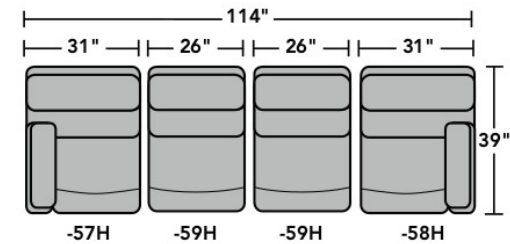

2904 Rio Sectional | Components & Configurations

Reclining Sofas & Sectionals

Components

LAF = Left-Arm-Facing
RAF = Right-Arm-Facing

2904-23
Full Wedge

2904-19
Armless Chair

2904-57
LAF Recliner
2904-57M
LAF Power Recliner
2904-57H
LAF Power Recliner
with Power Headrest

2904-58
RAF Recliner
2904-58M
RAF Power Recliner
2904-58H
RAF Power Recliner
with Power Headrest

2904-59
Armless Recliner
2904-59M
Armless Power Recliner
2904-59H
Armless Power Recliner
with Power Headrest

2904-72
Straight Console

Sample Configurations

Scale 1/4" = 1'

Dimensions are in inches and are subject to variance.
© Flexsteel Industries, Inc. 7/18
FLX-CP-FR-CC-2904

FLEXSTEEL®