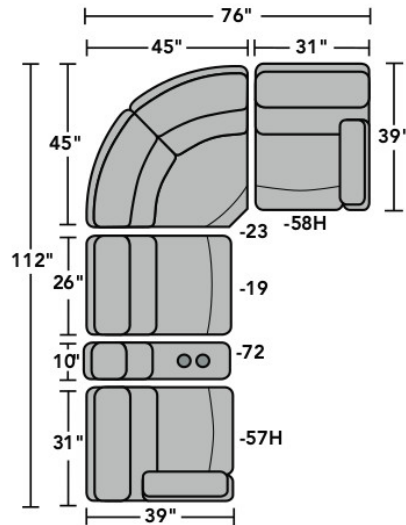

Power allows you to smoothly recline to any position.

A single USB port is included on each power button control on styles with arms.

Interlocking Brackets

Interlocking brackets securely attach one sectional component to another to prevent them from separating even when reclining.

2904 Rio Sectional | Components & Configurations

Reclining Sofas & Sectionals

Components

LAF = Left-Arm-Facing
RAF = Right-Arm-Facing

2904-23
Full Wedge

2904-19
Armless Chair

2904-57
LAF Recliner
2904-57M
LAF Power Recliner
2904-57H
LAF Power Recliner
with Power Headrest

2904-58
RAF Recliner
2904-58M
RAF Power Recliner
2904-58H
RAF Power Recliner
with Power Headrest

2904-59
Armless Recliner
2904-59M
Armless Power Recliner
2904-59H
Armless Power Recliner
with Power Headrest

2904-72
Straight Console

Sample Configurations

Scale 1/4" = 1'

Dimensions are in inches and are subject to variance.
© Flexsteel Industries, Inc. 7/18
FLX-CP-FR-CC-2904

FLEXSTEEL®