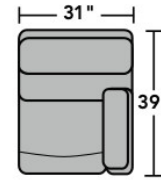

2904 Rio Sectional | Components & Configurations

Reclining Sofas & Sectionals

Components

LAF = Left-Arm-Facing
RAF = Right-Arm-Facing

2904-23
Full Wedge

2904-19
Armless Chair

2904-57
LAF Recliner
2904-57M
LAF Power Recliner
2904-57H
LAF Power Recliner
with Power Headrest

2904-58
RAF Recliner
2904-58M
RAF Power Recliner
2904-58H
RAF Power Recliner
with Power Headrest

2904-59
Armless Recliner
2904-59M
Armless Power Recliner
2904-59H
Armless Power Recliner
with Power Headrest

2904-72
Straight Console

Sample Configurations

Scale 1/4" = 1'

Dimensions are in inches and are subject to variance.
© Flexsteel Industries, Inc. 7/18
FLX-CP-FR-CC-2904

FLEXSTEEL®