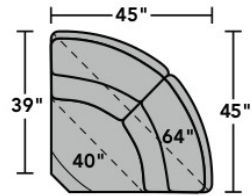

LAF Power Recliner
-57M

42" 31" 39" 20" 24" 21" 24" 68" 5"

RAF Power Recliner
-58M

42" 31" 39" 20" 24" 21" 24" 68" 5"

Armless Power Recliner
-59M

42" 26" 39" 20" 26" 21" 67" 5"

Straight Console
-72

42" 10" 39" 24" 9" 3"

Power allows you to smoothly recline to any position.

A single USB port is included on each power button control on styles with arms.

Interlocking Brackets

Interlocking brackets securely attach one sectional component to another to prevent them from separating even when reclining.

2904 Rio Sectional | Components & Configurations

Reclining Sofas & Sectionals

Components

LAF = Left-Arm-Facing
RAF = Right-Arm-Facing

2904-23
Full Wedge

2904-19
Armless Chair

2904-57
LAF Recliner
2904-57M
LAF Power Recliner
2904-57H
LAF Power Recliner
with Power Headrest

2904-72
Straight Console

Sample Configurations

Scale 1/4" = 1'

Dimensions are in inches and are subject to variance.
© Flexsteel Industries, Inc. 7/18
FLX-CP-FR-CC-2904

FLEXSTEEL®