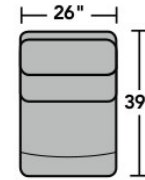

2904 Rio Sectional | Components & Configurations

Reclining Sofas & Sectionals

Components

LAF = Left-Arm-Facing
RAF = Right-Arm-Facing

2904-23
Full Wedge

2904-19
Armless Chair

2904-57
LAF Recliner
2904-57M
LAF Power Recliner
2904-57H
LAF Power Recliner
with Power Headrest

2904-58
RAF Recliner
2904-58M
RAF Power Recliner
2904-58H
RAF Power Recliner
with Power Headrest

2904-59
Armless Recliner
2904-59M
Armless Power Recliner
2904-59H
Armless Power Recliner
with Power Headrest

2904-72
Straight Console

Sample Configurations

Scale 1/4" = 1'

Dimensions are in inches and are subject to variance.
© Flexsteel Industries, Inc. 7/18
FLX-CP-FR-CC-2904

FLEXSTEEL®