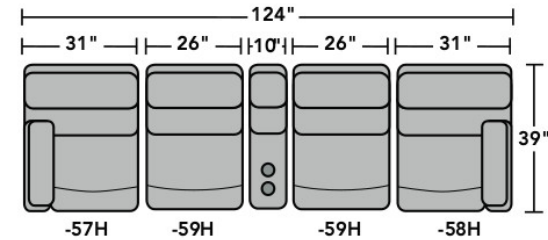

2904 Rio Sectional | Components & Configurations

Reclining Sofas & Sectionals

Components

LAF = Left-Arm-Facing
RAF = Right-Arm-Facing

2904-23
Full Wedge

2904-19
Armless Chair

2904-57
LAF Recliner
2904-57M
LAF Power Recliner
2904-57H
LAF Power Recliner
with Power Headrest

2904-58
RAF Recliner
2904-58M
RAF Power Recliner
2904-58H
RAF Power Recliner
with Power Headrest

2904-59
Armless Recliner
2904-59M
Armless Power Recliner
2904-59H
Armless Power Recliner
with Power Headrest

2904-72
Straight Console

Sample Configurations

Scale 1/4" = 1'

Dimensions are in inches and are subject to variance.
© Flexsteel Industries, Inc. 7/18
FLX-CP-FR-CC-2904

FLEXSTEEL®