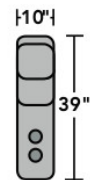

Power allows you to smoothly recline to any position.

A single USB port is included on each power button control on styles with arms.

Interlocking Brackets

Interlocking brackets securely attach one sectional component to another to prevent them from separating even when reclining.

2904 Rio Sectional | Components & Configurations

Reclining Sofas & Sectionals

Components

LAF = Left-Arm-Facing
RAF = Right-Arm-Facing

2904-23
Full Wedge

2904-19
Armless Chair

2904-57
LAF Recliner
2904-57M
LAF Power Recliner
2904-57H
LAF Power Recliner
with Power Headrest

2904-58
RAF Recliner
2904-58M
RAF Power Recliner
2904-58H
RAF Power Recliner
with Power Headrest

2904-59
Armless Recliner
2904-59M
Armless Power Recliner
2904-59H
Armless Power Recliner
with Power Headrest

2904-72
Straight Console

Sample Configurations

Scale 1/4" = 1'

Dimensions are in inches and are subject to variance.
© Flexsteel Industries, Inc. 7/18
FLX-CP-FR-CC-2904

FLEXSTEEL®