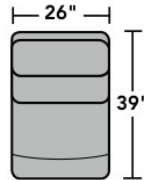

2904 Rio Sectional | Components & Configurations

Reclining Sofas & Sectionals

Components

LAF = Left-Arm-Facing
RAF = Right-Arm-Facing

2904-23
Full Wedge

2904-19
Armless Chair

2904-57
LAF Recliner
2904-57M
LAF Power Recliner
2904-57H
LAF Power Recliner
with Power Headrest

2904-58
RAF Recliner
2904-58M
RAF Power Recliner
2904-58H
RAF Power Recliner
with Power Headrest

2904-59
Armless Recliner
2904-59M
Armless Power Recliner
2904-59H
Armless Power Recliner
with Power Headrest

2904-72
Straight Console

Sample Configurations

Scale 1/4" = 1'

Dimensions are in inches and are subject to variance.
© Flexsteel Industries, Inc. 7/18
FLX-CP-FR-CC-2904

FLEXSTEEL®