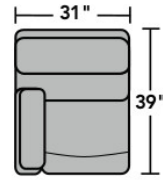

Power allows you to smoothly recline to any position.

A single USB port is included on each power button control on styles with arms.

Interlocking Brackets

Interlocking brackets securely attach one sectional component to another to prevent them from separating even when reclining.

2904 Rio Sectional | Components & Configurations

Reclining Sofas & Sectionals

Components

LAF = Left-Arm-Facing
RAF = Right-Arm-Facing

2904-23
Full Wedge

2904-19
Armless Chair

2904-57
LAF Recliner
2904-57M
LAF Power Recliner
2904-57H
LAF Power Recliner
with Power Headrest

2904-58
RAF Recliner
2904-58M
RAF Power Recliner
2904-58H
RAF Power Recliner
with Power Headrest

2904-59
Armless Recliner
2904-59M
Armless Power Recliner
2904-59H
Armless Power Recliner
with Power Headrest

2904-72
Straight Console

Sample Configurations

Scale 1/4" = 1'

Dimensions are in inches and are subject to variance.
© Flexsteel Industries, Inc. 7/18
FLX-CP-FR-CC-2904

FLEXSTEEL®