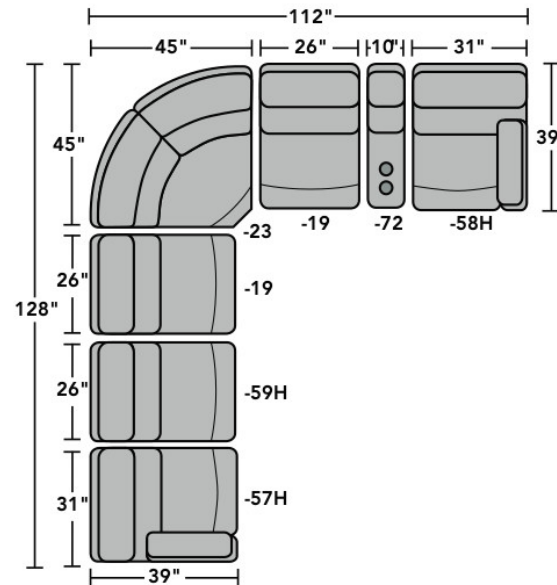

Power allows you to smoothly recline to any position.

A single USB port is included on each power button control on styles with arms.

Interlocking Brackets

Interlocking brackets securely attach one sectional component to another to prevent them from separating even when reclining.

2904 Rio Sectional | Components & Configurations

Reclining Sofas & Sectionals

Components

LAF = Left-Arm-Facing
RAF = Right-Arm-Facing

2904-23
Full Wedge

2904-19
Armless Chair

2904-57
LAF Recliner
2904-57M
LAF Power Recliner
2904-57H
LAF Power Recliner
with Power Headrest

2904-58
RAF Recliner
2904-58M
RAF Power Recliner
2904-58H
RAF Power Recliner
with Power Headrest

2904-59
Armless Recliner
2904-59M
Armless Power Recliner
2904-59H
Armless Power Recliner
with Power Headrest

2904-72
Straight Console

Sample Configurations

Scale 1/4" = 1'

Dimensions are in inches and are subject to variance.
© Flexsteel Industries, Inc. 7/18
FLX-CP-FR-CC-2904

FLEXSTEEL®