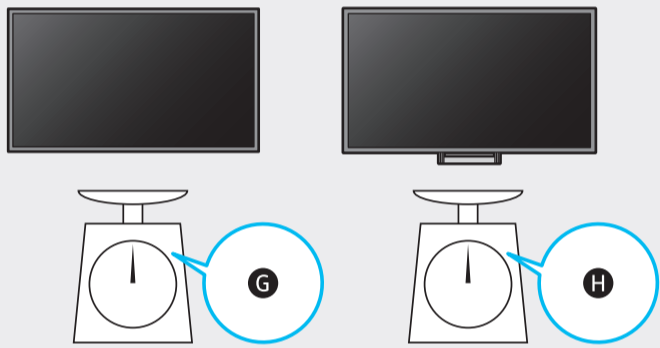

8

	A	B	C	D	E	F	G	H
QN75Q7*A	66.0 inches (1677.5 mm) (167.75 cm)	37.8 inches (960.7 mm) (96.07 cm)	1.0 inches (26.6 mm) (2.66 cm)	40.4 inches (1026.8 mm) (102.68 cm)	13.3 inches (338.9 mm) (33.89 cm)	74.5 inches (189 cm)	70.8 lbs (32.1 kg)	73.6 lbs (33.4 kg)
QN85Q7*A	74.9 inches (1901.7 mm) (190.17 cm)	42.8 inches (1086.5 mm) (108.65 cm)	1.1 inches (26.9 mm) (2.69 cm)	45.4 inches (1153.0 mm) (115.30 cm)	14.5 inches (368.3 mm) (36.83 cm)	84.5 inches (214 cm)	91.5 lbs (41.5 kg)	95.2 lbs (43.2 kg)

*: 0-9, A-Z

	VESA A x B (mm)	C (mm)	D x 4
QN75Q7*A	400 x 400	11-13	M8
QN85Q7*A	600 x 400		

*: 0-9, A-Z

SAMSUNG

QUICK SETUP GUIDE
GUIDE D'INSTALLATION RAPIDE
GUÍA RÁPIDA DE CONFIGURACIÓN
GUIA RÁPIDO DE INSTALAÇÃO