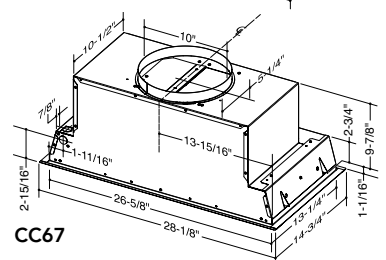

CFM Reducer Kit ARP310 (for use with CC65)

Installation Requirements

Amps @ 120V 6.0/9.5

Electrical Connection Direct Wire

Duct Size: Internal Blower 3-1/4" x 10" V or H

10" round / Vertical only

Backdraft Damper Included

Installation height above the cooking surface: 24"–30"

For more details or HVI rated performance for this model see the product specifications sheet found at www.BESTRangeHoods.com

Liners for CC6

- Brushed Standard Stainless Steel finish
- 28-1/2", 34-1/2" and 40-1/2" widths
- Adjustable depths with backboard 16" to 17-13/16"
- Adjustable depths without backboard 16-3/8" to 18"