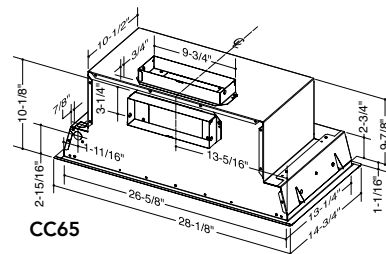

Installation height above the cooking surface: 24"–30"

For more details or HVI rated performance for this model see the product specifications sheet found at www.BESTRangeHoods.com

Liners for CC6

- Brushed Standard Stainless Steel finish
- 28-1/2", 34-1/2" and 40-1/2" widths
- Adjustable depths with backboard 16" to 17-13/16"
- Adjustable depths without backboard 16-3/8" to 18"