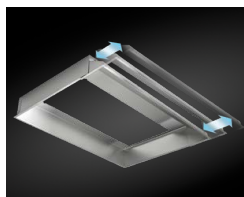

Dishwasher-safe low-profile baffle filters.

Filter maintenance indicator.

Heat Sentry™ detects excessive heat and adjusts speed to high automatically.

Model Numbers:

CC65I28SB

CC67I28SB

PURLED™ light system boosts light output, distributes light better and improves energy-efficiency.

Backlit electronic push button controls.

Easy-to-install low-profile baffle filters.

Protect cabinetry from steam and grease with stainless steel liners that provide a custom fit.

Hood Sizes

Widths 28-1/8"