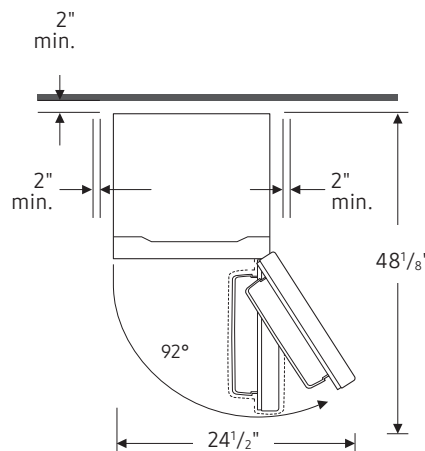

Dimensions

Total Capacity: 12.0 cu. ft.

Refrigerator: 8.2 cu. ft.

- 4 Tempered Glass Spill-Proof Shelves
- 1 Humidity-Controlled Crisper
- 4 Door Bins
  - 1 Gallon Bin, 3 Regular Bins
- High-Efficiency LED Lighting

Freezer: 3.8 cu. ft.

- 3 Drawers
- High-Efficiency LED Lighting

Warranty

One (1) Year Parts and Labor on Refrigerator
Five (5) Years Parts and Labor on Sealed Refrigeration System Only*
Ten (10) Years Parts and Five (5) Years Labor on Digital Inverter Compressor

*Compressor, evaporator, condenser, drier and connecting tubing.

Product Dimensions & Weight

Dimensions (WxHxD with hinges and doors):
23³/₈" x 73" x 26³/₈"

Dimensions (WxHxD without hinges and door):
23³/₈" x 71³/₄" x 24³/₈"

Weight: 168 lbs

Shipping Dimensions & Weight (WxHxD)

Dimensions: 25³/₄" x 76⁵/₈" x 27⁵/₈"

Weight: 179 lbs

Color

Navy Glass

White Glass

Grey Glass (matte)

Model

RB12A300641

RB12A300635

RB12A300631

UPC Code

887276534930

887276536873

887276536972