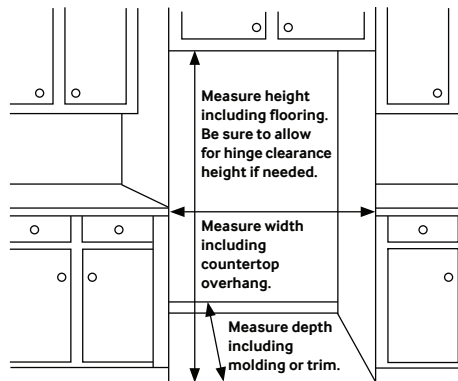

BESPOKE Panel Color Selection

Modularization

Slim, Modern Design

Design

- 24" Width
- Recessed Handles
- High-Efficiency LED Lighting
- Full Open Box Freezer
- Easy-Slide Shelf

Performance

- All-Around Cooling

Rating

ENERGY STAR® Rated:
403 kWh/yr

RB12A3006

SAMSUNG

12 cu. ft. BESPOKE Bottom Freezer Refrigerator with Customizable Colors and Flexible Design

Installation Specifications

1. Measure the height, width and depth of the opening, making sure to include baseboards, molding tile, countertop overhang, etc. Check to be sure there is enough room to open the door (consider walls, islands or other obstacles when measuring).
2. Refer to illustration below to determine dimensions.
3. Allow 2.5" of clearance on hinge side of refrigerator when installing next to a wall where handle may make contact.
4. Allow 1" minimum clearance at rear for proper air circulation and water/electrical connections. Allow a 3/8" minimum clearance at sides and top for ease of installation.
5. Ensure each door and entryway in the home is wide enough for the refrigerator to be moved through easily.

For optimal usage and ability to open refrigerator doors completely, do not install next to a wall.

Please note: The following dimension and cutout information is for planning purposes only. For complete installation details, consult manual packed with product or download manual online at samsung.com.

*Compressor, evaporator, condenser, drier and connecting tubing.

Product Dimensions & Weight

Dimensions (WxHxD with hinges and doors):
23³/₈" x 73" x 26³/₈"

Dimensions (WxHxD without hinges and door):
23³/₈" x 71³/₄" x 24³/₈"