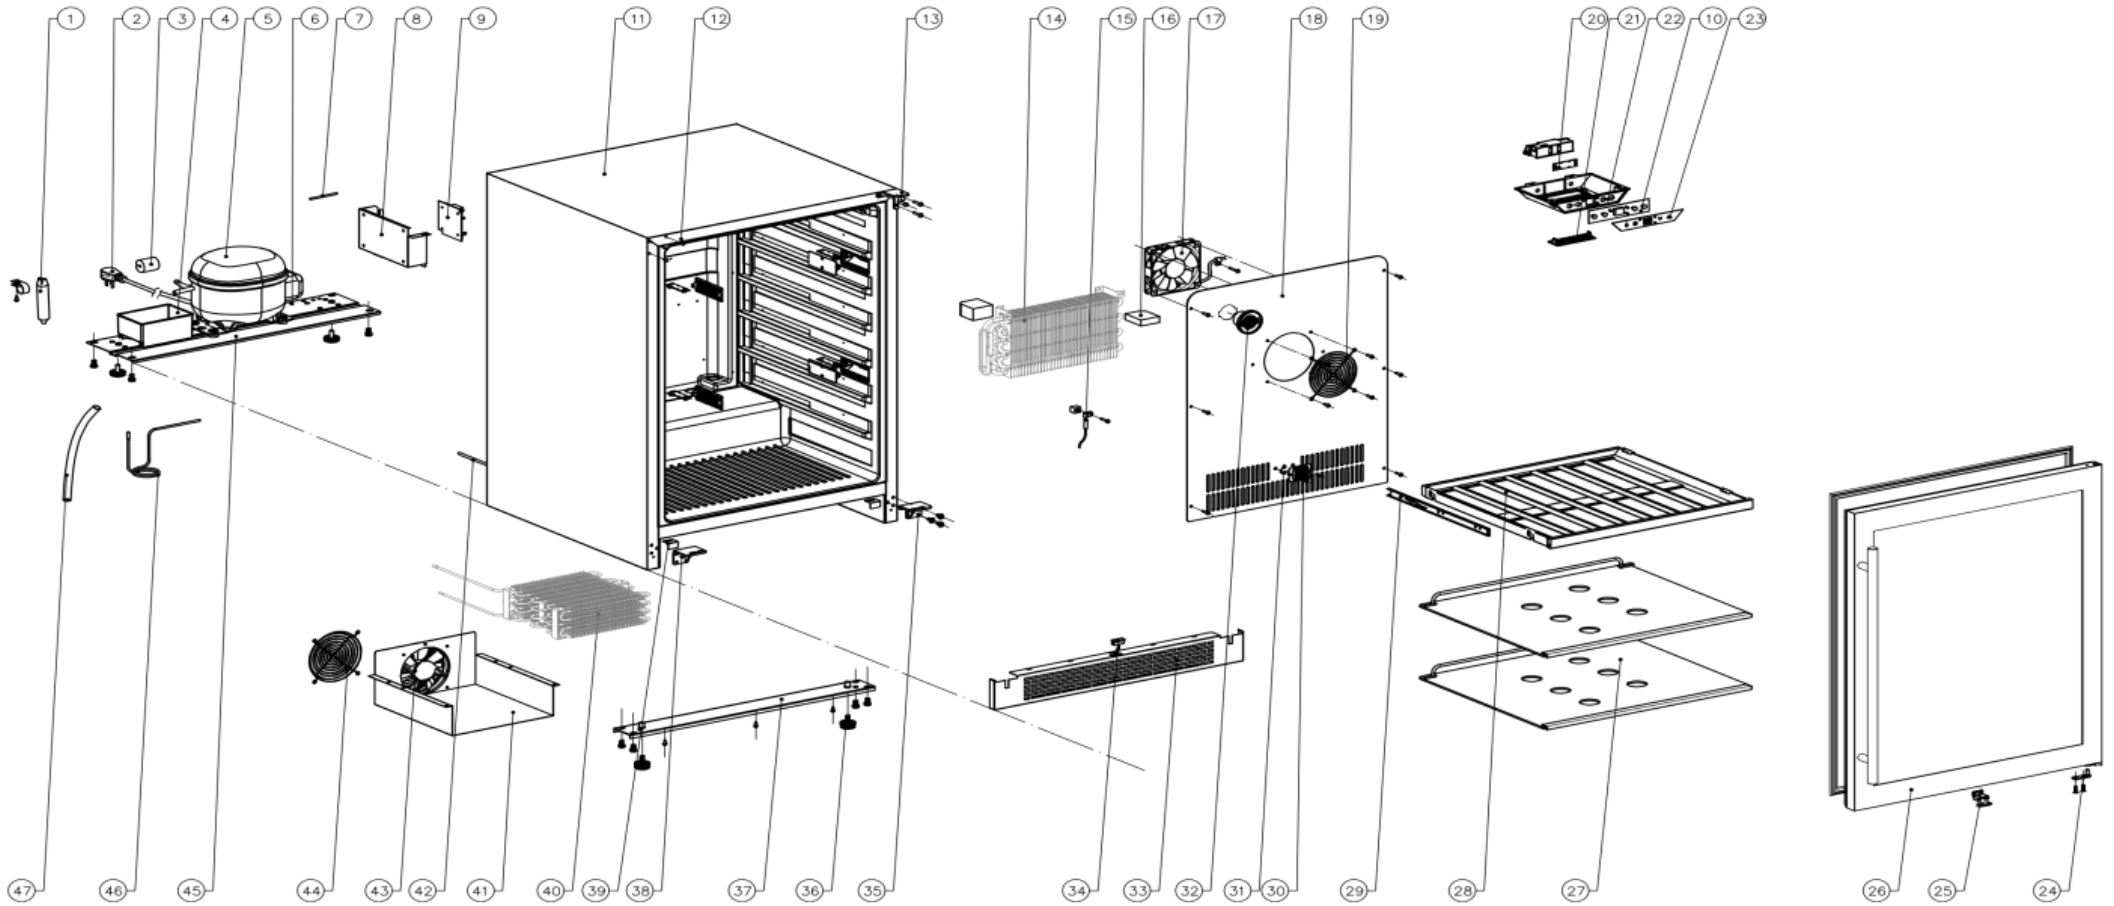

# PRB24C01BBSG

Presrv™ Black Stainless Single Zone Beverage Cooler

# ZEPHYR

**PRB24C01BBSG**

<b>Ref #</b>	<b>Part #</b>	<b>Description</b>	<b>Qty.</b>
1	56300003	Dryer Filter	1
2	11030118	Power Cord	1
3	56220035	Anti Vibration Gasket	1
4	56130035	Drip Tray	1
5	12160006	Compressor	1
6	11030119	Compressor Ground Wire	1
7	50330010	Sealing Tube	1
8	56200105	Main PCB Box	1
9	11010117	Main Power Control Board	1
10	11010110	Display Control Board	1
12	56210074	Decorative Hole Cover	3
13	54180028	Upper Right Hinge	1
14	54240001	Evaporator	1
15	11050007	Sensor	1
16	56180015	Evaporator Foam	1
17	12130032	Fan	1
18	54170017	Air Duct Board	1
19	54210017	Fan Cover	1
20	12010011	Tri Color LED Light	5
21	52150014	LED Light Cover	5
22	56200109	Electrical Box	1
23	52050021	Display Panel	1
24	54190063	Door Axis Plate	1
25	54220012	Door Magnet	1
26	50230022	Door	1
26-1	56220046	Door Gasket	1
26-2	50280007	Handle	1
27	50150028	Glass Shelf	2