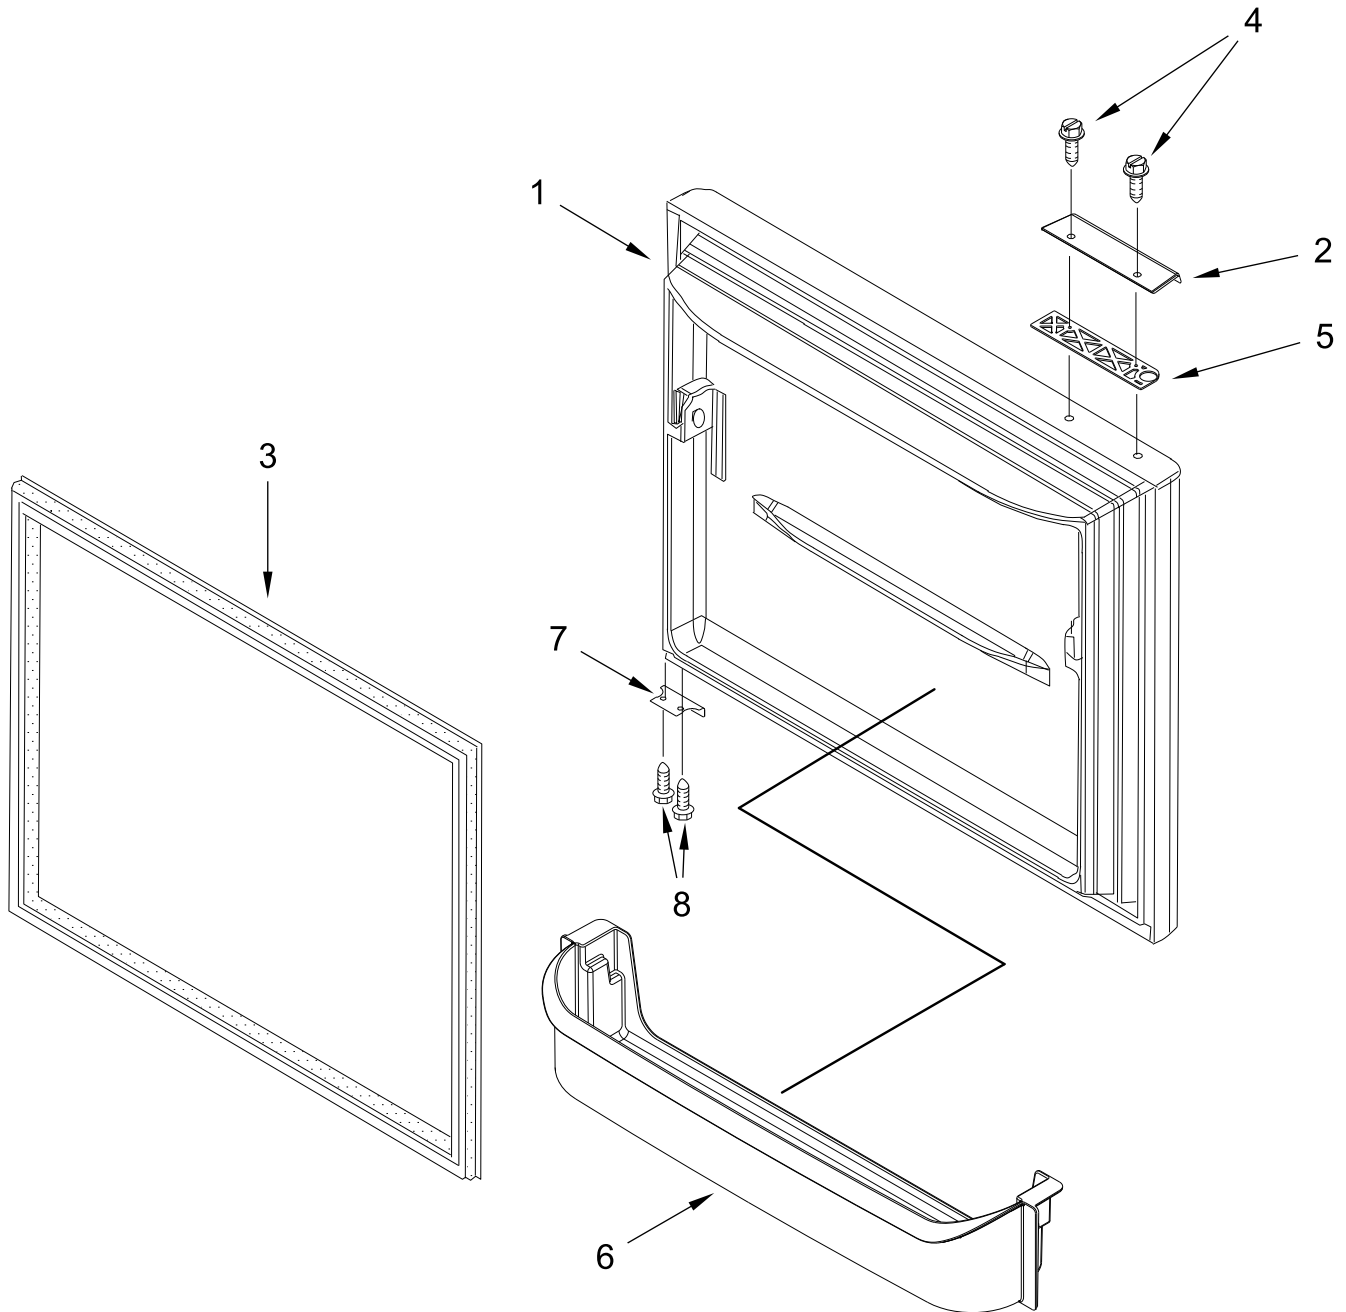

FREEZER DOOR PARTS