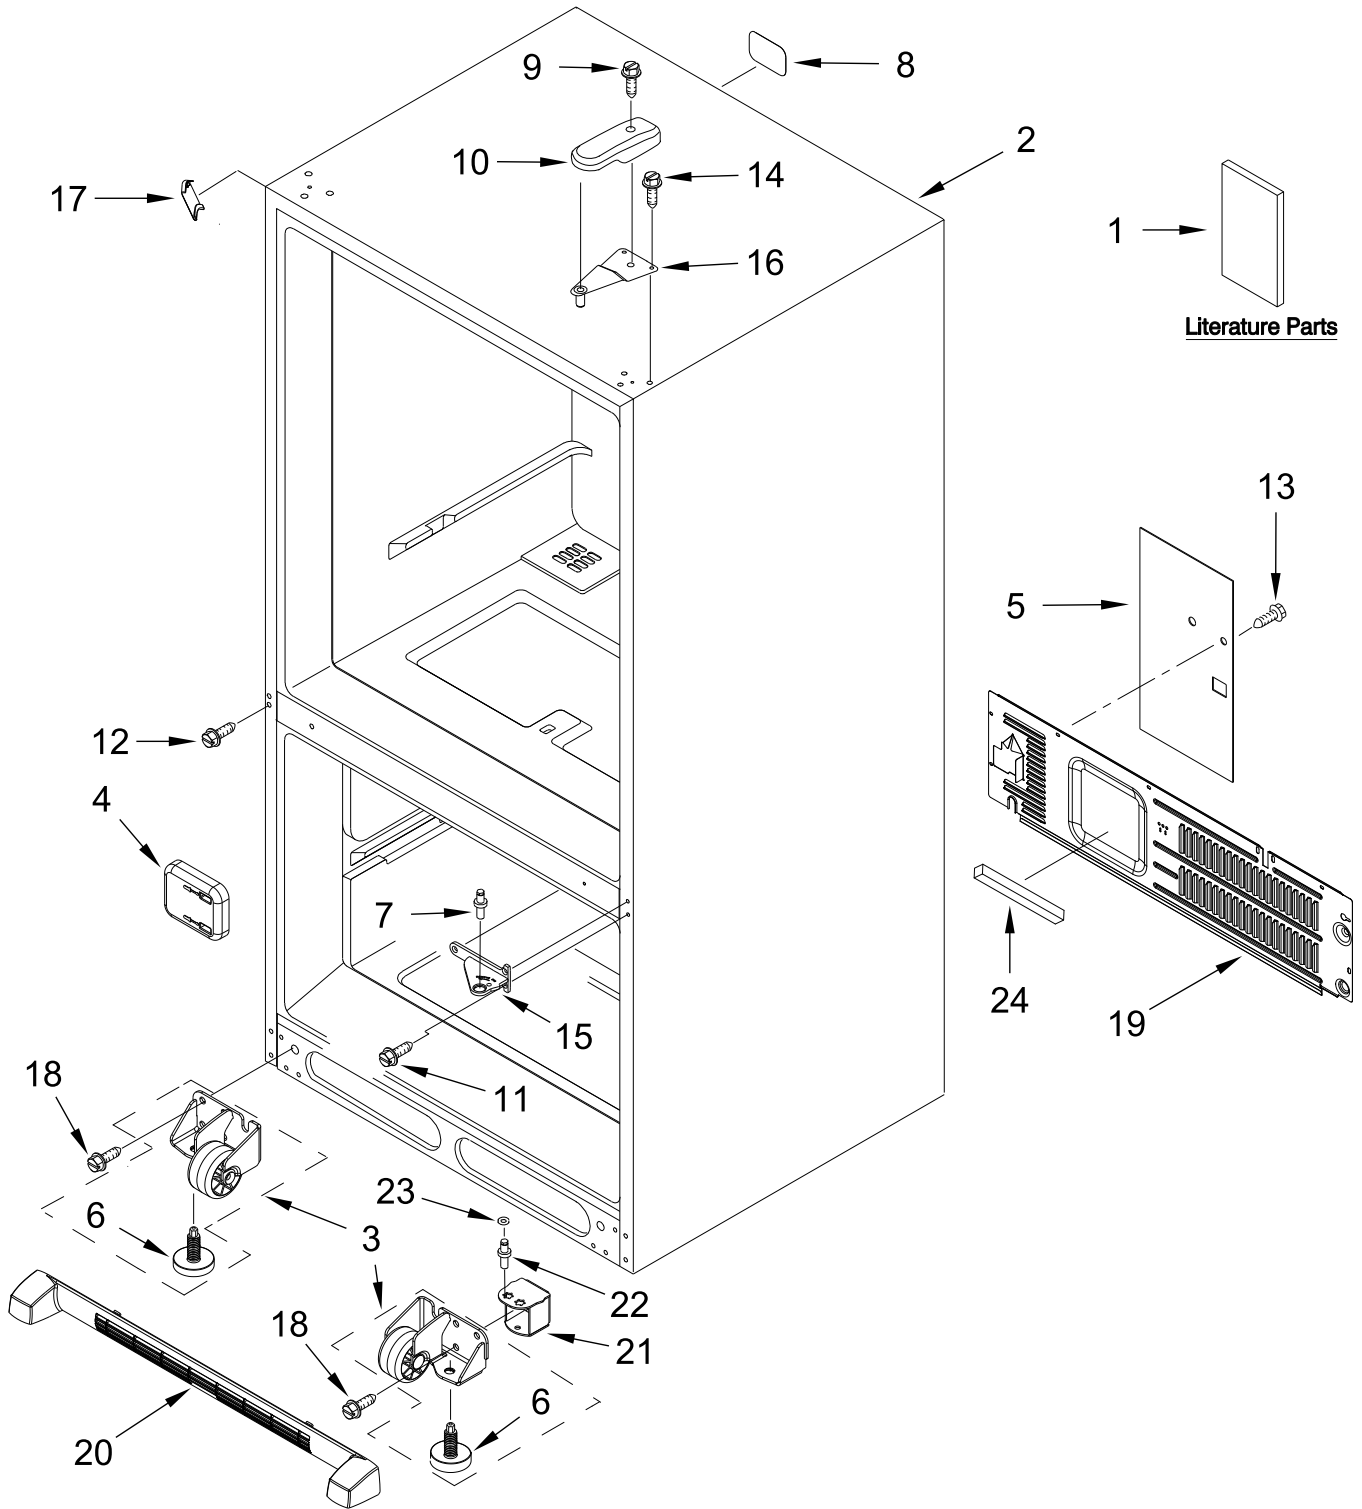

AMANA®

BOTTOM MOUNT REFRIGERATOR

MODELS:

ABB1921BRW02 (White)

ABB1921BRB02 (Black)

ABB1921BRM02 (Stainless Steel)

CABINET PARTS

CABINET PARTS

<u>Illus.</u> <u>No.</u>	<u>Part No.</u>	<u>Description</u>	<u>Illus.</u> <u>No.</u>	<u>Part No.</u>	<u>Description</u>	<u>Illus.</u> <u>No.</u>	<u>Part No.</u>	<u>Description</u>
1		Literature Parts	10		Cover, Hinge	18	W10709365	Screw
	W11296631	Use and Care Guide		12477601W	White	19	W10210978	Cover, Unit
	W11306934	Energy Guide		12477601B	Black	20		Grille, Toe
	W11297589	Tech Sheet		12477601AP	Grey		W10534166	White
2		Cabinet (Not a Servicable Part)	11	W10673840	Screw (Stainless)		W10534167	Black
			12	12991604	Screw		W10534165	Grey
3		Assembly, Roller	13	W10141645	Screw	21		Hinge, Bottom
	W10515763	Left Hand	14	12992403	Screw		W10490811	White
	W10515762	Right Hand	15		Hinge, Center		W10490812	Black
4	W11182229	Cover, Fill Tube		12607103WD	White		W10617441	Grey
5	W10217701	Cover, Water Valve		12607104ED	Black	22	10200802	Pin, Bottom Hinge
6	W10141622	Brake, Roller		12607103AP	Grey	23		Shim, Non-Metal
7	10351005	Pin, Center Hinge	16	12566606ED	Hinge, Top		M0274057	White
8	12249902	Label, Fill Tube	17		Cover, Corner		M0274062	Black
9	12992602	Screw		12587703W	White	24	B5759655	Gasket
				12587703B	Black			
				12587703AP	Grey			