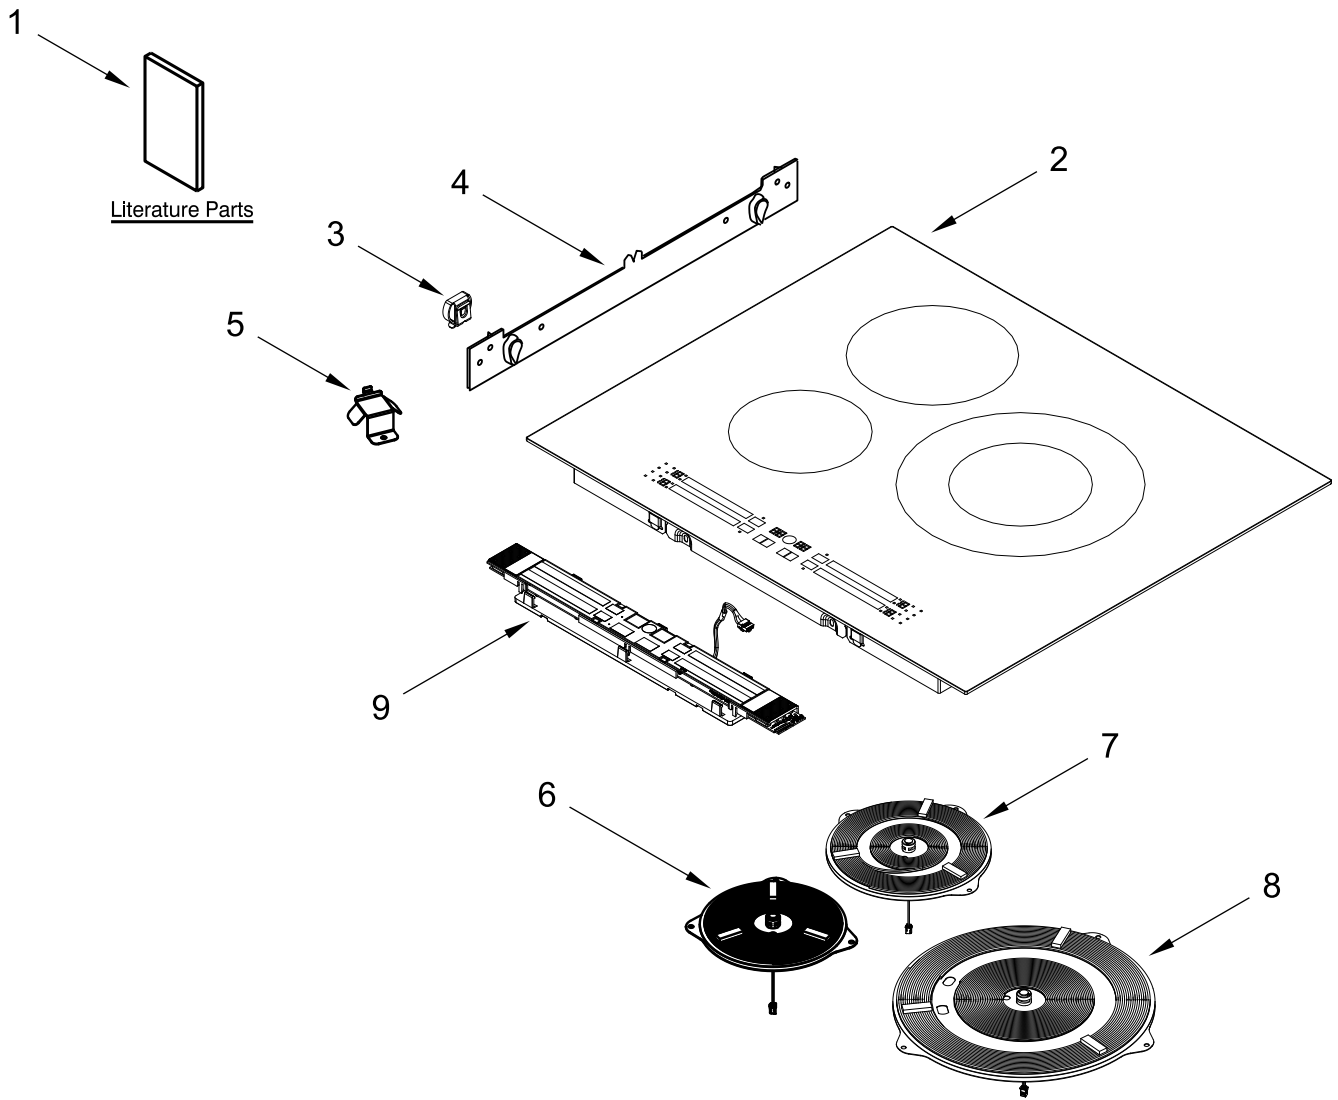

24" INDUCTION COOKTOP

MODELS:

JIC4324KB00 (Black)

COOKTOP PARTS

COOKTOP PARTS

<u>Illus. No.</u>	<u>Part No.</u>	<u>Description</u>
1		Literature Parts
	W11362914	Installation Instructions
	W11245478	Instructions, Undercounter Installation
	W11362924	Owner's Manual
	W11362961	Tech Sheet

<u>Illus. No.</u>	<u>Part No.</u>	<u>Description</u>
2	W11267462	Cooktop, Glass
3	W11279477	Spring, Cooktop
4	W11279478	Bracket, Cooktop Support
5	W11302457	Filter Support
6	W11209662	Element (6 inch) (Left Front)

<u>Illus. No.</u>	<u>Part No.</u>	<u>Description</u>
7	W11209663	Element (7 inch) (Left Rear)
8	W11209668	Element (11 inch) (Right Front)
9	W11244362	HMI Board

INTERIOR PARTS

INTERIOR PARTS

<u>Illus.</u> <u>No.</u>	<u>Part No.</u>	<u>Description</u>	<u>Illus.</u> <u>No.</u>	<u>Part No.</u>	<u>Description</u>	<u>Illus.</u> <u>No.</u>	<u>Part No.</u>	<u>Description</u>
1	W11431958	Module Assembly	4	W11430793	Power Board (Farina)	5	W11249830	Communication Harness (IPC1 - IPC2)
2	W11246545	Blower Assembly				6	W11347982	Jumper Harness (HMI to IPC)
3	W11430778	Power Board (Ascari)						