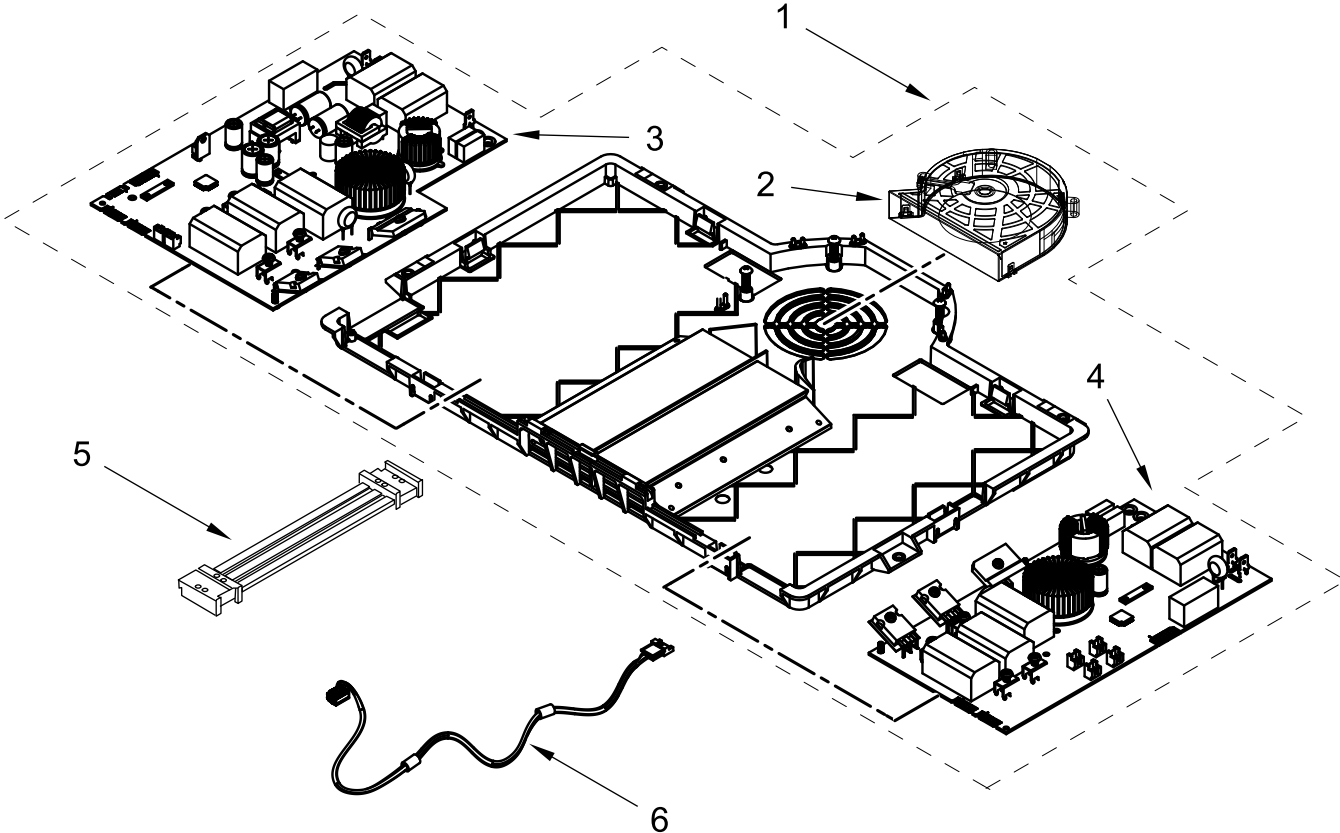

24" INDUCTION COOKTOP

MODELS:

JIC4324KB00 (Black)

COOKTOP PARTS

COOKTOP PARTS

<u>Illus. No.</u>	<u>Part No.</u>	<u>Description</u>
1		Literature Parts
	W11362914	Installation Instructions
	W11245478	Instructions, Undercounter Installation
	W11362924	Owner's Manual
	W11362961	Tech Sheet

<u>Illus. No.</u>	<u>Part No.</u>	<u>Description</u>
2	W11267462	Cooktop, Glass
3	W11279477	Spring, Cooktop
4	W11279478	Bracket, Cooktop Support
5	W11302457	Filter Support
6	W11209662	Element (6 inch) (Left Front)

<u>Illus. No.</u>	<u>Part No.</u>	<u>Description</u>
7	W11209663	Element (7 inch) (Left Rear)
8	W11209668	Element (11 inch) (Right Front)
9	W11244362	HMI Board

INTERIOR PARTS

INTERIOR PARTS

<u>Illus.</u> <u>No.</u>	<u>Part No.</u>	<u>Description</u>	<u>Illus.</u> <u>No.</u>	<u>Part No.</u>	<u>Description</u>	<u>Illus.</u> <u>No.</u>	<u>Part No.</u>	<u>Description</u>
1	W11431958	Module Assembly	4	W11430793	Power Board (Farina)	5	W11249830	Communication Harness (IPC1 - IPC2)
2	W11246545	Blower Assembly				6	W11347982	Jumper Harness (HMI to IPC)
3	W11430778	Power Board (Ascari)						