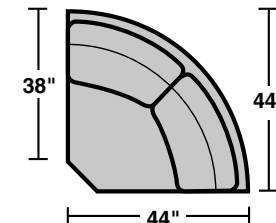

7305 Sectional Components – *Sectionals | Conversation Sofas* Vail

Components

LAF = Left Arm Facing
RAF = Right Arm Facing

7305-17
LAF Chair

7305-18
RAF Chair

7305-19
Armless Chair

7305-231
Corner Chair

7305-29
Armless Love Seat

7305-25
LAF Chaise

7305-26
RAF Chaise

7305-37
LAF Sofa

7305-38
RAF Sofa

7305-27
LAF Love Seat

7305-28
RAF Love Seat

7305-33
LAF Corner Sofa

7305-34
RAF Corner Sofa

7305-23
Full Wedge

Scale 1/4" = 1'

Rev. 10/14 • Dimensions are subject to variance.

7305 Sectional Components – *Sectionals | Conversation Sofas* Vail

Sample Configurations

Scale 1/4" = 1'

Rev. 10/14 • Dimensions are subject to variance.