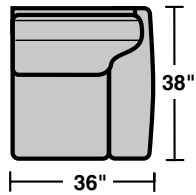

7305 Sectional Components – *Sectionals | Conversation Sofas* Vail

Components

LAF = Left Arm Facing
RAF = Right Arm Facing

7305-17
LAF Chair

7305-18
RAF Chair

7305-19
Armless Chair

7305-231
Corner Chair

7305-29
Armless Love Seat

7305-23
Full Wedge

Scale 1/4" = 1'

Rev. 10/14 • Dimensions are subject to variance.

7305 Sectional Components – *Sectionals | Conversation Sofas* Vail

Sample Configurations

Scale 1/4" = 1'

Rev. 10/14 • Dimensions are subject to variance.