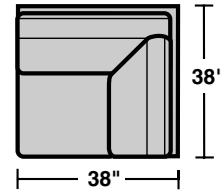

7305 Sectional Components – *Sectionals | Conversation Sofas* Vail

Components

LAF = Left Arm Facing
RAF = Right Arm Facing

7305-17
LAF Chair

7305-18
RAF Chair

7305-19
Armless Chair

7305-231
Corner Chair

7305-29
Armless Love Seat

7305-23
Full Wedge

Scale 1/4" = 1'

Rev. 10/14 • Dimensions are subject to variance.

7305 Sectional Components – *Sectionals | Conversation Sofas* Vail

Sample Configurations

Scale 1/4" = 1'

Rev. 10/14 • Dimensions are subject to variance.