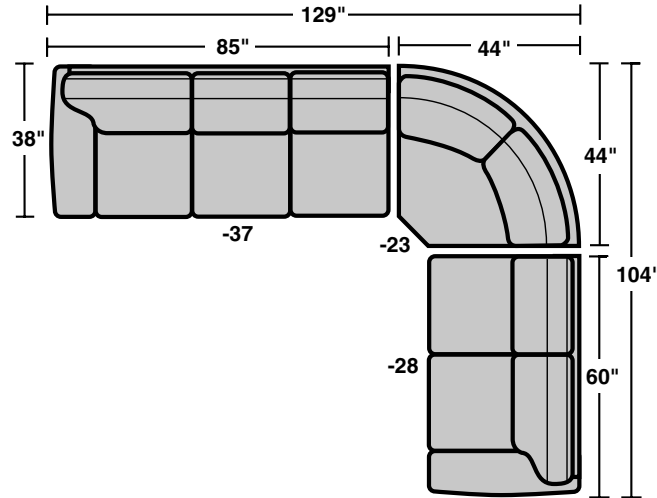

7305 Sectional Components – *Sectionals | Conversation Sofas* Vail

Components

LAF = Left Arm Facing
RAF = Right Arm Facing

7305-17
LAF Chair

7305-18
RAF Chair

7305-19
Armless Chair

7305-231
Corner Chair

7305-29
Armless Love Seat

7305-25
LAF Chaise

7305-26
RAF Chaise

7305-37
LAF Sofa

7305-38
RAF Sofa

7305-27
LAF Love Seat

7305-28
RAF Love Seat

7305-33
LAF Corner Sofa

7305-34
RAF Corner Sofa

7305-23
Full Wedge

Scale 1/4" = 1'

Rev. 10/14 • Dimensions are subject to variance.

7305 Sectional Components – *Sectionals | Conversation Sofas* Vail

Sample Configurations

Scale 1/4" = 1'

Rev. 10/14 • Dimensions are subject to variance.