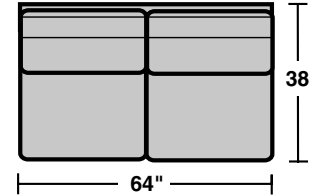

7305 Sectional Components – *Sectionals | Conversation Sofas* Vail

Components

LAF = Left Arm Facing
RAF = Right Arm Facing

7305-17
LAF Chair

7305-18
RAF Chair

7305-19
Armless Chair

7305-231
Corner Chair

7305-29
Armless Love Seat

7305-25
LAF Chaise

7305-26
RAF Chaise

7305-37
LAF Sofa

7305-38
RAF Sofa

7305-27
LAF Love Seat

7305-28
RAF Love Seat

7305-33
LAF Corner Sofa

7305-34
RAF Corner Sofa

7305-23
Full Wedge

Scale 1/4" = 1'

Rev. 10/14 • Dimensions are subject to variance.

7305 Sectional Components – *Sectionals | Conversation Sofas* Vail

Sample Configurations

Scale 1/4" = 1'

Rev. 10/14 • Dimensions are subject to variance.