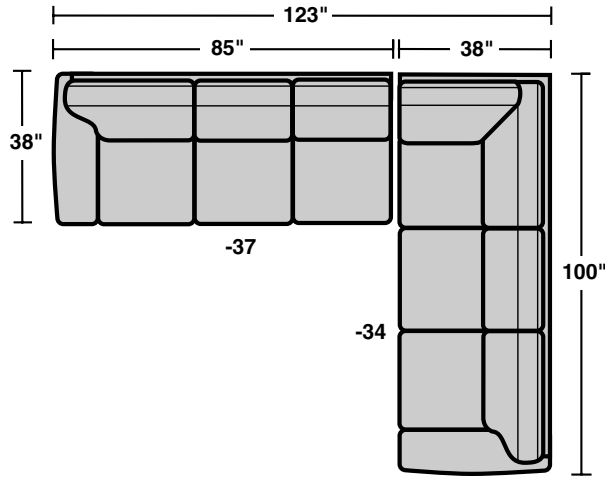

7305 Sectional Components – *Sectionals | Conversation Sofas* Vail

Components

LAF = Left Arm Facing
RAF = Right Arm Facing

7305-17
LAF Chair

7305-18
RAF Chair

7305-19
Armless Chair

7305-231
Corner Chair

7305-29
Armless Love Seat

7305-25
LAF Chaise

7305-26
RAF Chaise

7305-37
LAF Sofa

7305-38
RAF Sofa

7305-27
LAF Love Seat

7305-28
RAF Love Seat

7305-33
LAF Corner Sofa

7305-34
RAF Corner Sofa

7305-23
Full Wedge

Scale 1/4" = 1'

Rev. 10/14 • Dimensions are subject to variance.

7305 Sectional Components – *Sectionals | Conversation Sofas* Vail

Sample Configurations

Scale 1/4" = 1'

Rev. 10/14 • Dimensions are subject to variance.