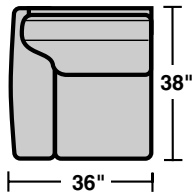

7305 Sectional Components – *Sectionals | Conversation Sofas* Vail

Components

LAF = Left Arm Facing
RAF = Right Arm Facing

7305-17
LAF Chair

7305-18
RAF Chair

7305-19
Armless Chair

7305-231
Corner Chair

7305-29
Armless Love Seat

7305-23
Full Wedge

Scale 1/4" = 1'

Rev. 10/14 • Dimensions are subject to variance.

7305 Sectional Components – *Sectionals | Conversation Sofas* Vail

Sample Configurations

Scale 1/4" = 1'

Rev. 10/14 • Dimensions are subject to variance.