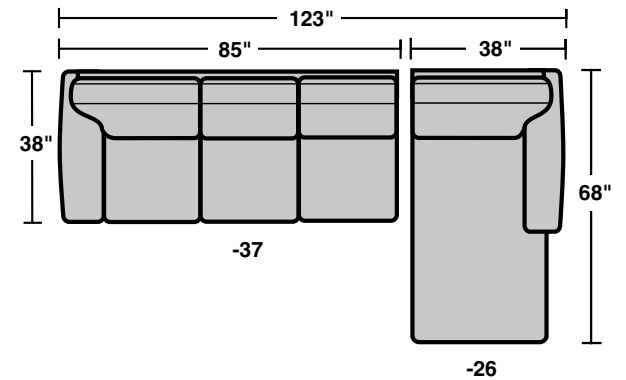

7305 Sectional Components – *Sectionals | Conversation Sofas* Vail

Components

LAF = Left Arm Facing
RAF = Right Arm Facing

7305-17
LAF Chair

7305-18
RAF Chair

7305-19
Armless Chair

7305-231
Corner Chair

7305-29
Armless Love Seat

7305-25
LAF Chaise

7305-26
RAF Chaise

7305-37
LAF Sofa

7305-38
RAF Sofa

7305-27
LAF Love Seat

7305-28
RAF Love Seat

7305-33
LAF Corner Sofa

7305-34
RAF Corner Sofa

7305-23
Full Wedge

Scale 1/4" = 1'

Rev. 10/14 • Dimensions are subject to variance.

7305 Sectional Components – *Sectionals | Conversation Sofas* Vail

Sample Configurations

Scale 1/4" = 1'

Rev. 10/14 • Dimensions are subject to variance.