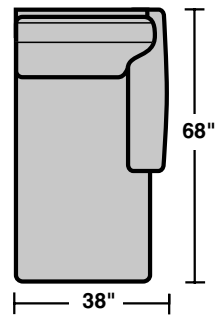

7305-26
RAF Chaise