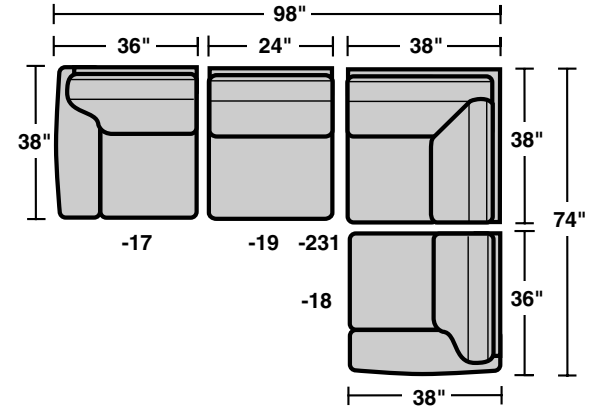

7305 Sectional Components – *Sectionals | Conversation Sofas* Vail

Components

LAF = Left Arm Facing
RAF = Right Arm Facing

7305-17
LAF Chair

7305-18
RAF Chair

7305-19
Armless Chair

7305-231
Corner Chair

7305-29
Armless Love Seat

7305-25
LAF Chaise

7305-26
RAF Chaise

7305-37
LAF Sofa

7305-38
RAF Sofa

7305-27
LAF Love Seat

7305-28
RAF Love Seat

7305-33
LAF Corner Sofa

7305-34
RAF Corner Sofa

7305-23
Full Wedge

Scale 1/4" = 1'

Rev. 10/14 • Dimensions are subject to variance.

7305 Sectional Components – *Sectionals | Conversation Sofas* Vail

Sample Configurations

Scale 1/4" = 1'

Rev. 10/14 • Dimensions are subject to variance.