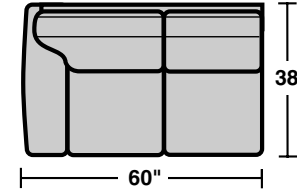

7305 Sectional Components – *Sectionals | Conversation Sofas* Vail

Components

LAF = Left Arm Facing
RAF = Right Arm Facing

7305-17
LAF Chair

7305-18
RAF Chair

7305-19
Armless Chair

7305-231
Corner Chair

7305-29
Armless Love Seat

7305-25
LAF Chaise

7305-26
RAF Chaise

7305-37
LAF Sofa

7305-38
RAF Sofa

7305-27
LAF Love Seat

7305-28
RAF Love Seat

7305-33
LAF Corner Sofa

7305-34
RAF Corner Sofa

7305-23
Full Wedge

Scale 1/4" = 1'

Rev. 10/14 • Dimensions are subject to variance.

7305 Sectional Components – *Sectionals | Conversation Sofas* Vail

Sample Configurations

Scale 1/4" = 1'

Rev. 10/14 • Dimensions are subject to variance.