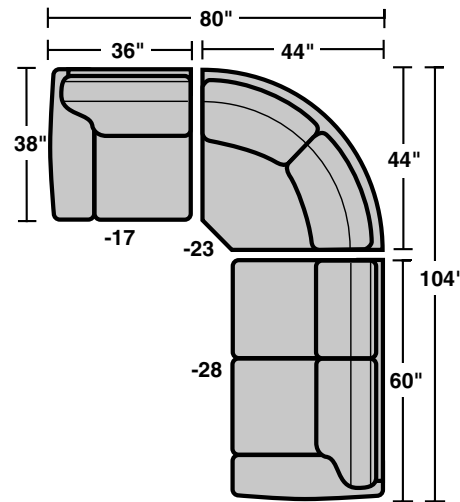

7305 Sectional Components – *Sectionals | Conversation Sofas* Vail

Components

LAF = Left Arm Facing
RAF = Right Arm Facing

7305-17
LAF Chair

7305-18
RAF Chair

7305-19
Armless Chair

7305-231
Corner Chair

7305-29
Armless Love Seat

7305-25
LAF Chaise

7305-26
RAF Chaise

7305-37
LAF Sofa

7305-38
RAF Sofa

7305-27
LAF Love Seat

7305-28
RAF Love Seat

7305-33
LAF Corner Sofa

7305-34
RAF Corner Sofa

7305-23
Full Wedge

Scale 1/4" = 1'

Rev. 10/14 • Dimensions are subject to variance.

7305 Sectional Components – *Sectionals | Conversation Sofas* Vail

Sample Configurations

Scale 1/4" = 1'

Rev. 10/14 • Dimensions are subject to variance.