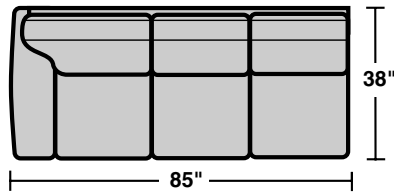

7305 Sectional Components – *Sectionals | Conversation Sofas* Vail

Components

LAF = Left Arm Facing
RAF = Right Arm Facing

7305-17
LAF Chair

7305-18
RAF Chair

7305-19
Armless Chair

7305-231
Corner Chair

7305-29
Armless Love Seat

7305-25
LAF Chaise

7305-26
RAF Chaise

7305-37
LAF Sofa

7305-38
RAF Sofa

7305-27
LAF Love Seat

7305-28
RAF Love Seat

7305-33
LAF Corner Sofa

7305-34
RAF Corner Sofa

7305-23
Full Wedge

Scale 1/4" = 1'

Rev. 10/14 • Dimensions are subject to variance.

7305 Sectional Components – *Sectionals | Conversation Sofas* Vail

Sample Configurations

Scale 1/4" = 1'

Rev. 10/14 • Dimensions are subject to variance.