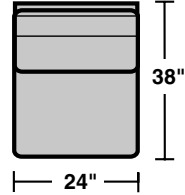

7305 Sectional Components – *Sectionals | Conversation Sofas* Vail

Components

LAF = Left Arm Facing
RAF = Right Arm Facing

7305-17
LAF Chair

7305-18
RAF Chair

7305-19
Armless Chair

7305-231
Corner Chair

7305-29
Armless Love Seat

7305-23
Full Wedge

Scale 1/4" = 1'

Rev. 10/14 • Dimensions are subject to variance.

7305 Sectional Components – *Sectionals | Conversation Sofas* Vail

Sample Configurations

Scale 1/4" = 1'

Rev. 10/14 • Dimensions are subject to variance.