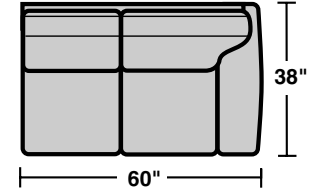

7305 Sectional Components – *Sectionals | Conversation Sofas* Vail

Components

LAF = Left Arm Facing
RAF = Right Arm Facing

7305-17
LAF Chair

7305-18
RAF Chair

7305-19
Armless Chair

7305-231
Corner Chair

7305-29
Armless Love Seat

7305-25
LAF Chaise

7305-26
RAF Chaise

7305-37
LAF Sofa

7305-38
RAF Sofa

7305-27
LAF Love Seat

7305-28
RAF Love Seat

7305-33
LAF Corner Sofa

7305-34
RAF Corner Sofa

7305-23
Full Wedge

Scale 1/4" = 1'

Rev. 10/14 • Dimensions are subject to variance.

7305 Sectional Components – *Sectionals | Conversation Sofas* Vail

Sample Configurations

Scale 1/4" = 1'

Rev. 10/14 • Dimensions are subject to variance.