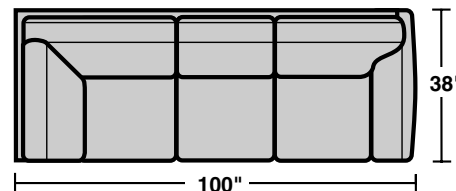

7305 Sectional Components – *Sectionals | Conversation Sofas* Vail

Components

LAF = Left Arm Facing
RAF = Right Arm Facing

7305-17
LAF Chair

7305-18
RAF Chair

7305-19
Armless Chair

7305-231
Corner Chair

7305-29
Armless Love Seat

7305-25
LAF Chaise

7305-26
RAF Chaise

7305-37
LAF Sofa

7305-38
RAF Sofa

7305-27
LAF Love Seat

7305-28
RAF Love Seat

7305-33
LAF Corner Sofa

7305-34
RAF Corner Sofa

7305-23
Full Wedge

Scale 1/4" = 1'

Rev. 10/14 • Dimensions are subject to variance.

7305 Sectional Components – *Sectionals | Conversation Sofas* Vail

Sample Configurations

Scale 1/4" = 1'

Rev. 10/14 • Dimensions are subject to variance.