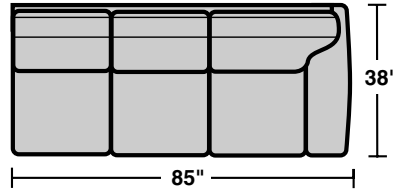

7305 Sectional Components – *Sectionals | Conversation Sofas* Vail

Components

LAF = Left Arm Facing
RAF = Right Arm Facing

7305-17
LAF Chair

7305-18
RAF Chair

7305-19
Armless Chair

7305-231
Corner Chair

7305-29
Armless Love Seat

7305-25
LAF Chaise

7305-26
RAF Chaise

7305-37
LAF Sofa

7305-38
RAF Sofa

7305-27
LAF Love Seat

7305-28
RAF Love Seat

7305-33
LAF Corner Sofa

7305-34
RAF Corner Sofa

7305-23
Full Wedge

Scale 1/4" = 1'

Rev. 10/14 • Dimensions are subject to variance.

7305 Sectional Components – *Sectionals | Conversation Sofas* Vail

Sample Configurations

Scale 1/4" = 1'

Rev. 10/14 • Dimensions are subject to variance.