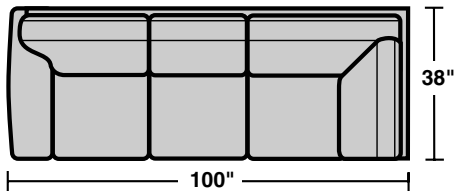

7305 Sectional Components – *Sectionals | Conversation Sofas* Vail

Components

LAF = Left Arm Facing
RAF = Right Arm Facing

7305-17
LAF Chair

7305-18
RAF Chair

7305-19
Armless Chair

7305-231
Corner Chair

7305-29
Armless Love Seat

7305-25
LAF Chaise

7305-26
RAF Chaise

7305-37
LAF Sofa

7305-38
RAF Sofa

7305-27
LAF Love Seat

7305-28
RAF Love Seat

7305-33
LAF Corner Sofa

7305-34
RAF Corner Sofa

7305-23
Full Wedge

Scale 1/4" = 1'

Rev. 10/14 • Dimensions are subject to variance.

7305 Sectional Components – *Sectionals | Conversation Sofas* Vail

Sample Configurations

Scale 1/4" = 1'

Rev. 10/14 • Dimensions are subject to variance.