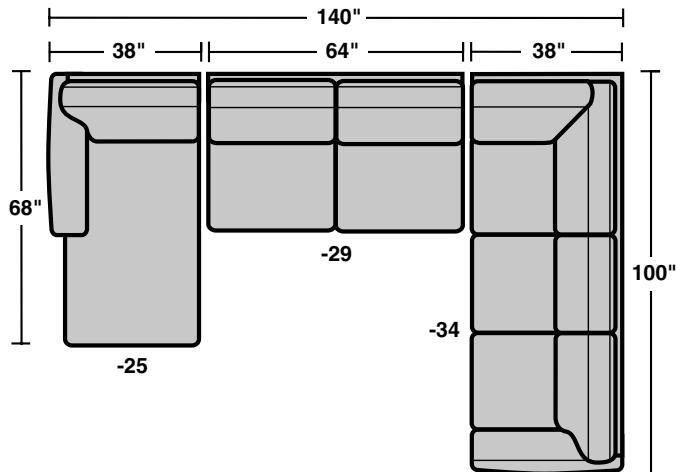

7305 Sectional Components – *Sectionals | Conversation Sofas* Vail

Components

LAF = Left Arm Facing
RAF = Right Arm Facing

7305-17
LAF Chair

7305-18
RAF Chair

7305-19
Armless Chair

7305-231
Corner Chair

7305-29
Armless Love Seat

7305-25
LAF Chaise

7305-26
RAF Chaise

7305-37
LAF Sofa

7305-38
RAF Sofa

7305-27
LAF Love Seat

7305-28
RAF Love Seat

7305-33
LAF Corner Sofa

7305-34
RAF Corner Sofa

7305-23
Full Wedge

Scale 1/4" = 1'

Rev. 10/14 • Dimensions are subject to variance.

7305 Sectional Components – *Sectionals | Conversation Sofas* Vail

Sample Configurations

Scale 1/4" = 1'

Rev. 10/14 • Dimensions are subject to variance.