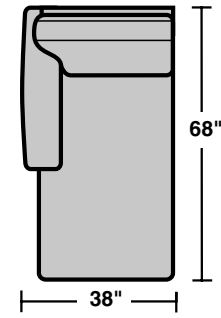

7305 Sectional Components – *Sectionals | Conversation Sofas* Vail

Components

LAF = Left Arm Facing
RAF = Right Arm Facing

7305-17
LAF Chair

7305-18
RAF Chair

7305-19
Armless Chair

7305-231
Corner Chair

7305-29
Armless Love Seat

7305-25
LAF Chaise

7305-26
RAF Chaise

7305-37
LAF Sofa

7305-38
RAF Sofa

7305-27
LAF Love Seat

7305-28
RAF Love Seat

7305-33
LAF Corner Sofa

7305-34
RAF Corner Sofa

7305-23
Full Wedge

Scale 1/4" = 1'

Rev. 10/14 • Dimensions are subject to variance.

7305 Sectional Components – *Sectionals | Conversation Sofas* Vail

Sample Configurations

Scale 1/4" = 1'

Rev. 10/14 • Dimensions are subject to variance.