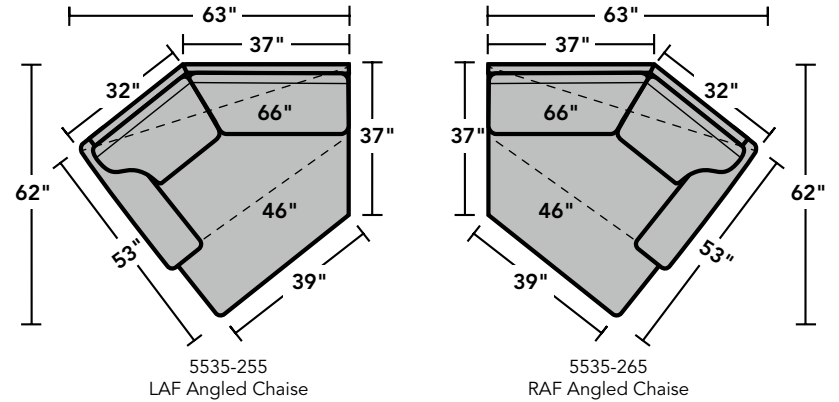

# 5535 Thornton Sectional | Components & Configurations

## Components

LAF = Left-Arm-Facing  
RAF = Right-Arm-Facing

Scale 1/4" = 1'

Dimensions are in inches and are subject to variance.  
© Flexsteel Industries, Inc. • Rev. 7/17  
FLX-FR5535-CONFIG-PP

**FLEXSTEEL®**  
HOME

## Conversation Sofas & Sectionals

Scale 1/4" = 1'

Dimensions are in inches and are subject to variance.  
© Flexsteel Industries, Inc. • Rev. 7/17  
FLX-FR5535-CONFIG-PP

**FLEXSTEEL**<sup>®</sup>  
HOME