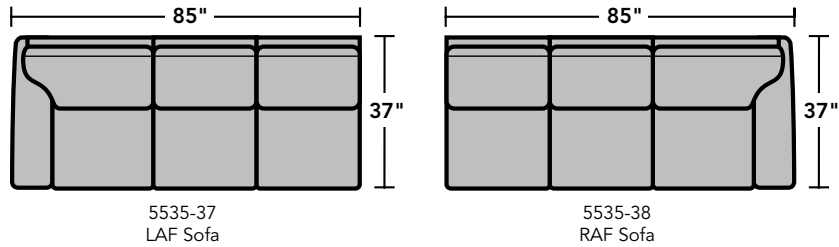

# 5535 Thornton Sectional | Components & Configurations

## Components

LAF = Left-Arm-Facing  
RAF = Right-Arm-Facing

Scale 1/4" = 1'

Dimensions are in inches and are subject to variance.  
© Flexsteel Industries, Inc. • Rev. 7/17  
FLX-FR5535-CONFIG-PP

**FLEXSTEEL®**  
HOME

## Conversation Sofas & Sectionals

Scale 1/4" = 1'

Dimensions are in inches and are subject to variance.  
© Flexsteel Industries, Inc. • Rev. 7/17  
FLX-FR5535-CONFIG-PP

**FLEXSTEEL**<sup>®</sup>  
HOME