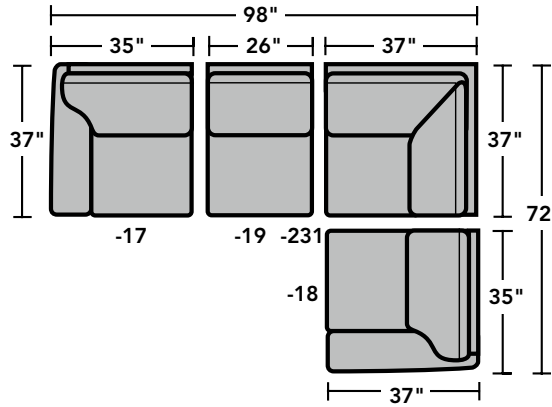

## Components

LAF = Left-Arm-Facing  
RAF = Right-Arm-Facing

Scale 1/4" = 1'

Dimensions are in inches and are subject to variance.  
© Flexsteel Industries, Inc. • Rev. 7/17  
FLX-FR5535-CONFIG-PP

**FLEXSTEEL®**  
HOME

## Conversation Sofas & Sectionals

Scale 1/4" = 1'

Dimensions are in inches and are subject to variance.  
© Flexsteel Industries, Inc. • Rev. 7/17  
FLX-FR5535-CONFIG-PP

**FLEXSTEEL**<sup>®</sup>  
HOME