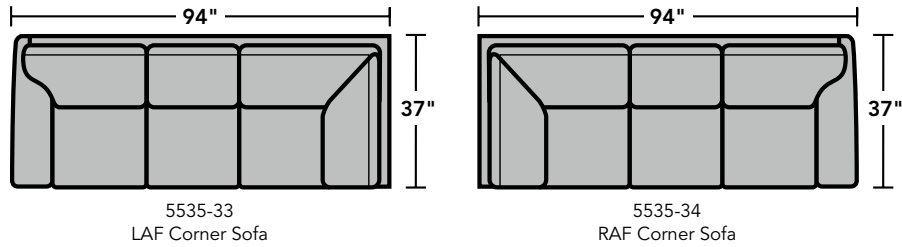

# 5535 Thornton Sectional | Components & Configurations

## Components

LAF = Left-Arm-Facing  
RAF = Right-Arm-Facing

Scale 1/4" = 1'

Dimensions are in inches and are subject to variance.  
© Flexsteel Industries, Inc. • Rev. 7/17  
FLX-FR5535-CONFIG-PP

**FLEXSTEEL®**  
HOME

## Conversation Sofas & Sectionals

Scale 1/4" = 1'

Dimensions are in inches and are subject to variance.  
© Flexsteel Industries, Inc. • Rev. 7/17  
FLX-FR5535-CONFIG-PP

**FLEXSTEEL**<sup>®</sup>  
HOME