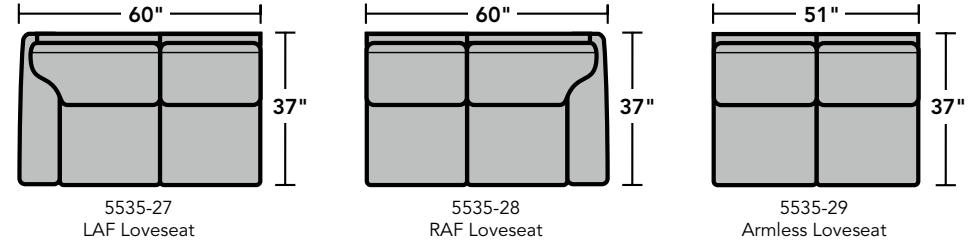

# 5535 Thornton Sectional | Components & Configurations

## Components

LAF = Left-Arm-Facing  
RAF = Right-Arm-Facing

Scale 1/4" = 1'

Dimensions are in inches and are subject to variance.  
© Flexsteel Industries, Inc. • Rev. 7/17  
FLX-FR5535-CONFIG-PP

**FLEXSTEEL®**  
HOME

## Conversation Sofas & Sectionals

Scale 1/4" = 1'

Dimensions are in inches and are subject to variance.  
© Flexsteel Industries, Inc. • Rev. 7/17  
FLX-FR5535-CONFIG-PP

**FLEXSTEEL**<sup>®</sup>  
HOME