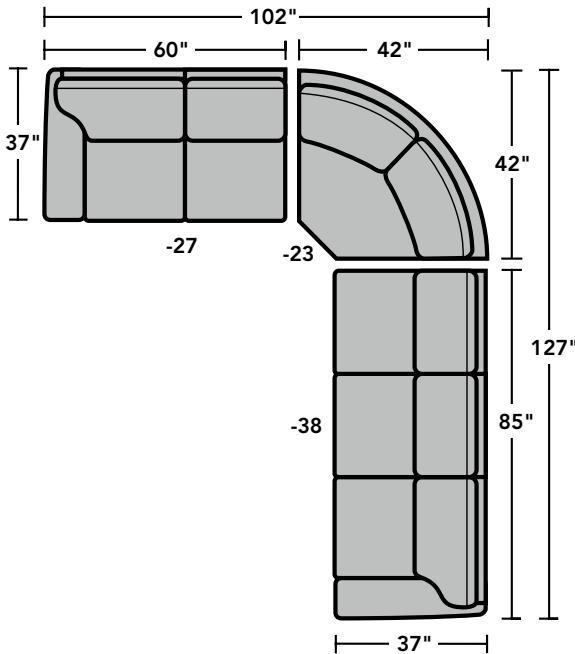

## Components

LAF = Left-Arm-Facing  
RAF = Right-Arm-Facing

Scale 1/4" = 1'

Dimensions are in inches and are subject to variance.  
© Flexsteel Industries, Inc. • Rev. 7/17  
FLX-FR5535-CONFIG-PP

**FLEXSTEEL®**  
HOME

# 5535 Thornton Sectional | Components & Configurations

## Conversation Sofas & Sectionals

Scale 1/4" = 1'

Dimensions are in inches and are subject to variance.  
© Flexsteel Industries, Inc. • Rev. 7/17  
FLX-FR5535-CONFIG-PP

**FLEXSTEEL**<sup>®</sup>  
HOME