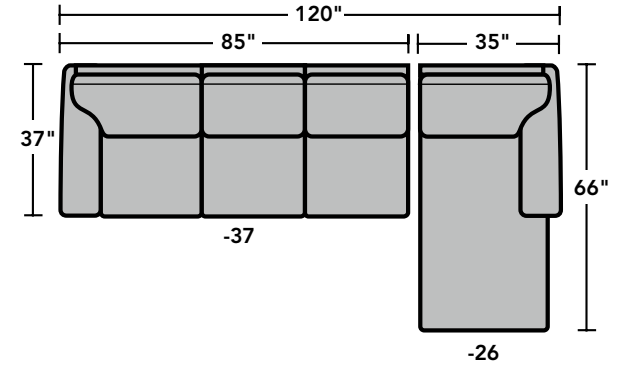

## Components

LAF = Left-Arm-Facing  
RAF = Right-Arm-Facing

Scale 1/4" = 1'

Dimensions are in inches and are subject to variance.  
© Flexsteel Industries, Inc. • Rev. 7/17  
FLX-FR5535-CONFIG-PP

**FLEXSTEEL®**  
HOME

## Conversation Sofas & Sectionals

Scale 1/4" = 1'

Dimensions are in inches and are subject to variance.  
© Flexsteel Industries, Inc. • Rev. 7/17  
FLX-FR5535-CONFIG-PP

**FLEXSTEEL**<sup>®</sup>  
HOME