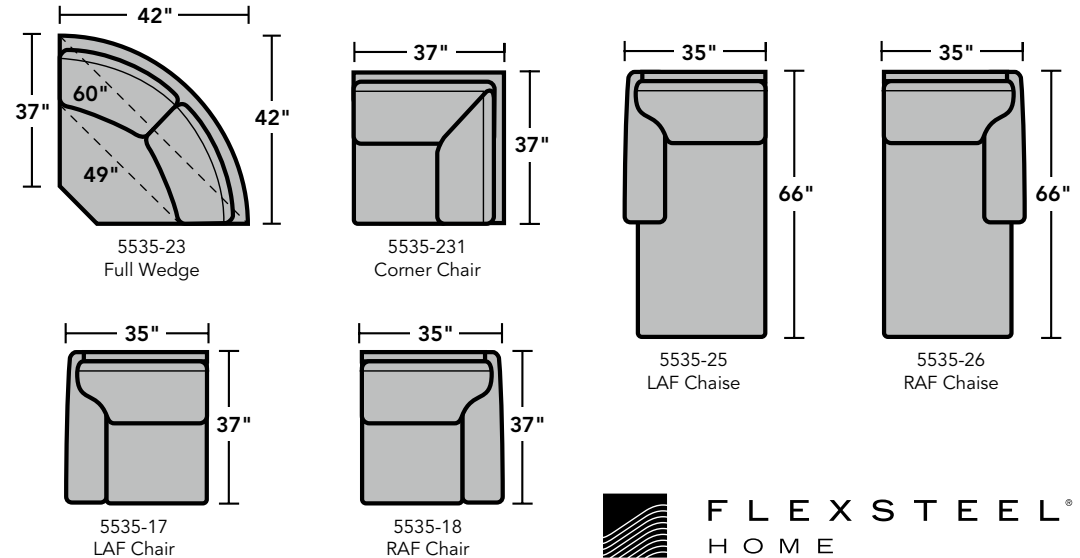

# 5535 Thornton Sectional | Components & Configurations

## Components

LAF = Left-Arm-Facing  
RAF = Right-Arm-Facing

Scale 1/4" = 1'

Dimensions are in inches and are subject to variance.  
© Flexsteel Industries, Inc. • Rev. 7/17  
FLX-FR5535-CONFIG-PP

**FLEXSTEEL®**  
HOME

## Conversation Sofas & Sectionals

Scale 1/4" = 1'

Dimensions are in inches and are subject to variance.  
© Flexsteel Industries, Inc. • Rev. 7/17  
FLX-FR5535-CONFIG-PP

**FLEXSTEEL**<sup>®</sup>  
HOME