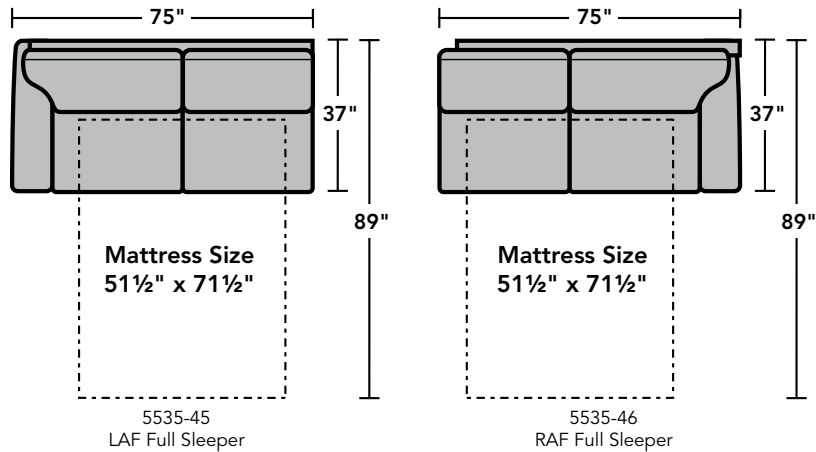

# 5535 Thornton Sectional | Components & Configurations

## Components

LAF = Left-Arm-Facing  
RAF = Right-Arm-Facing

Scale 1/4" = 1'

Dimensions are in inches and are subject to variance.  
© Flexsteel Industries, Inc. • Rev. 7/17  
FLX-FR5535-CONFIG-PP

**FLEXSTEEL®**  
HOME

## Conversation Sofas & Sectionals

Scale 1/4" = 1'

Dimensions are in inches and are subject to variance.  
© Flexsteel Industries, Inc. • Rev. 7/17  
FLX-FR5535-CONFIG-PP

**FLEXSTEEL**<sup>®</sup>  
HOME