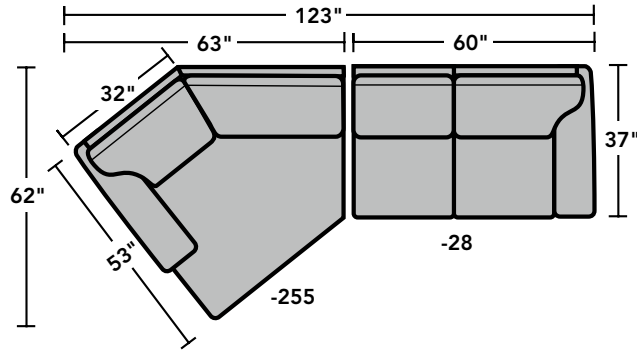

## Components

LAF = Left-Arm-Facing  
RAF = Right-Arm-Facing

Scale 1/4" = 1'

Dimensions are in inches and are subject to variance.  
© Flexsteel Industries, Inc. • Rev. 7/17  
FLX-FR5535-CONFIG-PP

**FLEXSTEEL®**  
HOME

## Conversation Sofas & Sectionals

Scale 1/4" = 1'

Dimensions are in inches and are subject to variance.  
© Flexsteel Industries, Inc. • Rev. 7/17  
FLX-FR5535-CONFIG-PP

**FLEXSTEEL**<sup>®</sup>  
HOME