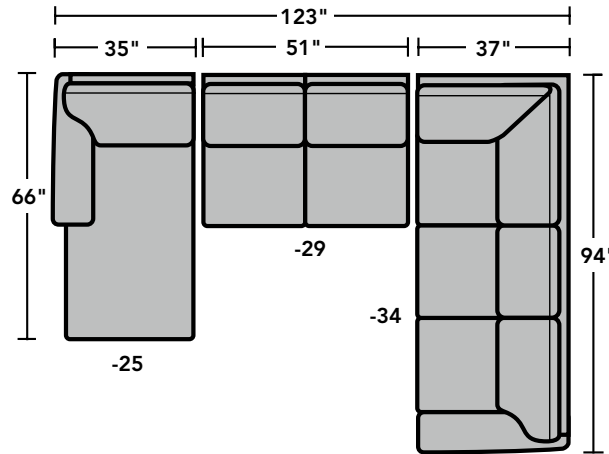

## Components

LAF = Left-Arm-Facing  
RAF = Right-Arm-Facing

Scale 1/4" = 1'

Dimensions are in inches and are subject to variance.  
© Flexsteel Industries, Inc. • Rev. 7/17  
FLX-FR5535-CONFIG-PP

**FLEXSTEEL®**  
HOME

## Conversation Sofas & Sectionals

Scale 1/4" = 1'

Dimensions are in inches and are subject to variance.  
© Flexsteel Industries, Inc. • Rev. 7/17  
FLX-FR5535-CONFIG-PP

**FLEXSTEEL**<sup>®</sup>  
HOME