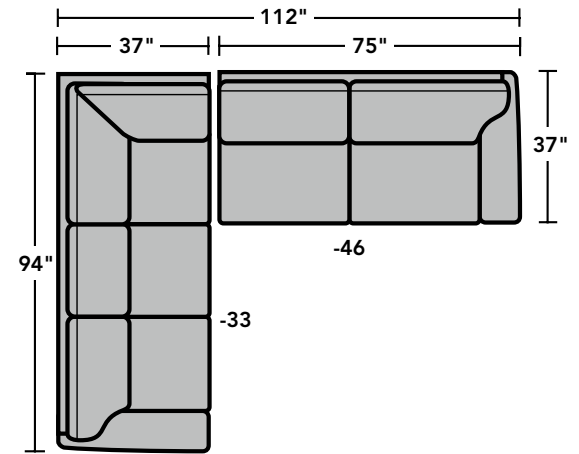

## Components

LAF = Left-Arm-Facing  
RAF = Right-Arm-Facing

Scale 1/4" = 1'

Dimensions are in inches and are subject to variance.  
© Flexsteel Industries, Inc. • Rev. 7/17  
FLX-FR5535-CONFIG-PP

**FLEXSTEEL®**  
HOME

## Conversation Sofas & Sectionals

Scale 1/4" = 1'

Dimensions are in inches and are subject to variance.  
© Flexsteel Industries, Inc. • Rev. 7/17  
FLX-FR5535-CONFIG-PP

**FLEXSTEEL**<sup>®</sup>  
HOME