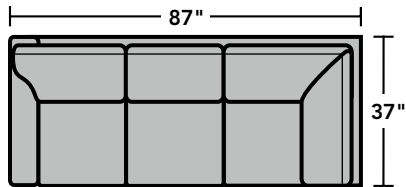

5979 Westside Sectional | Components & Configurations

Conversation Sofas & Sectionals

Components

LAF = Left-Arm-Facing
RAF = Right-Arm-Facing

5979-33
LAF Corner Sofa

5979-34
RAF Corner Sofa

5979-37
LAF Sofa

5979-38
RAF Sofa

5979-27
LAF Loveseat

5979-28
RAF Loveseat

5979-29
Armless Loveseat

5979-23
Full Wedge

5979-231
Corner Chair

5979-25
LAF Chaise

5979-26
RAF Chaise

5979-17
LAF Chair

5979-18
RAF Chair

5979-19
Armless Chair

Scale 1/4" = 1'

Dimensions are in inches and are subject to variance.
© Flexsteel Industries, Inc. 10/14 • Rev. 4/17
FLX-FR5979-CC-PP

FLEXSTEEL[®]
HOME

5979 Westside Sectional | Components & Configurations

Conversation Sofas & Sectionals

Sample Configurations

Scale 1/4" = 1'

Dimensions are in inches and are subject to variance.
© Flexsteel Industries, Inc. 10/14 • Rev. 4/17
FLX-FRS979-CC-PP