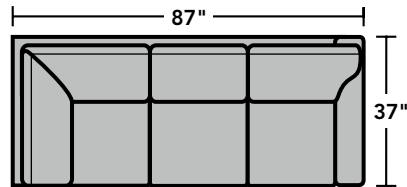

5979 Westside Sectional | Components & Configurations

Conversation Sofas & Sectionals

Components

LAF = Left-Arm-Facing
RAF = Right-Arm-Facing

5979-33
LAF Corner Sofa

5979-34
RAF Corner Sofa

5979-37
LAF Sofa

5979-38
RAF Sofa

5979-27
LAF Loveseat

5979-28
RAF Loveseat

5979-29
Armless Loveseat

5979-23
Full Wedge

5979-231
Corner Chair

5979-25
LAF Chaise

5979-26
RAF Chaise

5979-17
LAF Chair

5979-18
RAF Chair

5979-19
Armless Chair

Scale 1/4" = 1'

Dimensions are in inches and are subject to variance.
© Flexsteel Industries, Inc. 10/14 • Rev. 4/17
FLX-FR5979-CC-PP

FLEXSTEEL[®]
HOME

5979 Westside Sectional | Components & Configurations

Conversation Sofas & Sectionals

Sample Configurations

Scale 1/4" = 1'

Dimensions are in inches and are subject to variance.
© Flexsteel Industries, Inc. 10/14 • Rev. 4/17
FLX-FRS979-CC-PP