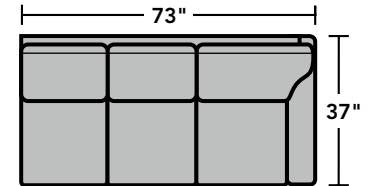

5979 Westside Sectional | Components & Configurations

Conversation Sofas & Sectionals

Components

LAF = Left-Arm-Facing
RAF = Right-Arm-Facing

5979-33
LAF Corner Sofa

5979-34
RAF Corner Sofa

5979-37
LAF Sofa

5979-38
RAF Sofa

5979-27
LAF Loveseat

5979-28
RAF Loveseat

5979-29
Armless Loveseat

5979-23
Full Wedge

5979-231
Corner Chair

5979-25
LAF Chaise

5979-26
RAF Chaise

5979-17
LAF Chair

5979-18
RAF Chair

5979-19
Armless Chair

Scale 1/4" = 1'

Dimensions are in inches and are subject to variance.
© Flexsteel Industries, Inc. 10/14 • Rev. 4/17
FLX-FR5979-CC-PP

FLEXSTEEL[®]
HOME

5979 Westside Sectional | Components & Configurations

Conversation Sofas & Sectionals

Sample Configurations

Scale 1/4" = 1'

Dimensions are in inches and are subject to variance.
© Flexsteel Industries, Inc. 10/14 • Rev. 4/17
FLX-FRS979-CC-PP