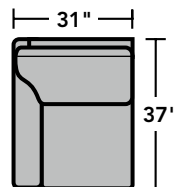

5979 Westside Sectional | Components & Configurations

Conversation Sofas & Sectionals

Components

LAF = Left-Arm-Facing
RAF = Right-Arm-Facing

5979-33
LAF Corner Sofa

5979-34
RAF Corner Sofa

5979-37
LAF Sofa

5979-38
RAF Sofa

5979-27
LAF Loveseat

5979-28
RAF Loveseat

5979-29
Armless Loveseat

5979-23
Full Wedge

5979-231
Corner Chair

5979-25
LAF Chaise

5979-26
RAF Chaise

5979-17
LAF Chair

5979-18
RAF Chair

5979-19
Armless Chair

Scale 1/4" = 1'

Dimensions are in inches and are subject to variance.
© Flexsteel Industries, Inc. 10/14 • Rev. 4/17
FLX-FR5979-CC-PP

FLEXSTEEL[®]
HOME

5979 Westside Sectional | Components & Configurations

Conversation Sofas & Sectionals

Sample Configurations

Scale 1/4" = 1'

Dimensions are in inches and are subject to variance.
© Flexsteel Industries, Inc. 10/14 • Rev. 4/17
FLX-FRS979-CC-PP