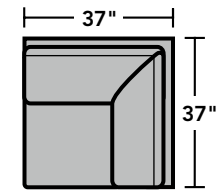

5979 Westside Sectional | Components & Configurations

Conversation Sofas & Sectionals

Components

LAF = Left-Arm-Facing
RAF = Right-Arm-Facing

5979-33
LAF Corner Sofa

5979-34
RAF Corner Sofa

5979-37
LAF Sofa

5979-38
RAF Sofa

5979-27
LAF Loveseat

5979-28
RAF Loveseat

5979-29
Armless Loveseat

5979-23
Full Wedge

5979-231
Corner Chair

5979-25
LAF Chaise

5979-26
RAF Chaise

5979-17
LAF Chair

5979-18
RAF Chair

5979-19
Armless Chair

Scale 1/4" = 1'

Dimensions are in inches and are subject to variance.
© Flexsteel Industries, Inc. 10/14 • Rev. 4/17
FLX-FR5979-CC-PP

FLEXSTEEL[®]
HOME

5979 Westside Sectional | Components & Configurations

Conversation Sofas & Sectionals

Sample Configurations

Scale 1/4" = 1'

Dimensions are in inches and are subject to variance.
© Flexsteel Industries, Inc. 10/14 • Rev. 4/17
FLX-FRS979-CC-PP