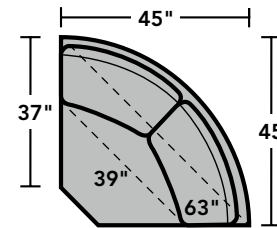

5979 Westside Sectional | Components & Configurations

Conversation Sofas & Sectionals

Components

LAF = Left-Arm-Facing
RAF = Right-Arm-Facing

5979-33
LAF Corner Sofa

5979-34
RAF Corner Sofa

5979-37
LAF Sofa

5979-38
RAF Sofa

5979-27
LAF Loveseat

5979-28
RAF Loveseat

5979-29
Armless Loveseat

5979-23
Full Wedge

5979-231
Corner Chair

5979-25
LAF Chaise

5979-26
RAF Chaise

5979-17
LAF Chair

5979-18
RAF Chair

5979-19
Armless Chair

Scale 1/4" = 1'

Dimensions are in inches and are subject to variance.
© Flexsteel Industries, Inc. 10/14 • Rev. 4/17
FLX-FR5979-CC-PP

FLEXSTEEL[®]
HOME

5979 Westside Sectional | Components & Configurations

Conversation Sofas & Sectionals

Sample Configurations

Scale 1/4" = 1'

Dimensions are in inches and are subject to variance.
© Flexsteel Industries, Inc. 10/14 • Rev. 4/17
FLX-FRS979-CC-PP