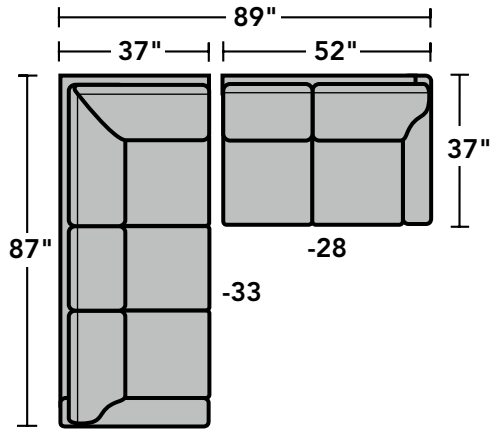

5979 Westside Sectional | Components & Configurations

Conversation Sofas & Sectionals

Components

LAF = Left-Arm-Facing
RAF = Right-Arm-Facing

5979-33
LAF Corner Sofa

5979-34
RAF Corner Sofa

5979-37
LAF Sofa

5979-38
RAF Sofa

5979-27
LAF Loveseat

5979-28
RAF Loveseat

5979-29
Armless Loveseat

5979-23
Full Wedge

5979-231
Corner Chair

5979-25
LAF Chaise

5979-26
RAF Chaise

5979-17
LAF Chair

5979-18
RAF Chair

5979-19
Armless Chair

Scale 1/4" = 1'

Dimensions are in inches and are subject to variance.
© Flexsteel Industries, Inc. 10/14 • Rev. 4/17
FLX-FR5979-CC-PP

FLEXSTEEL[®]
HOME

5979 Westside Sectional | Components & Configurations

Conversation Sofas & Sectionals

Sample Configurations

Scale 1/4" = 1'

Dimensions are in inches and are subject to variance.
© Flexsteel Industries, Inc. 10/14 • Rev. 4/17
FLX-FRS979-CC-PP