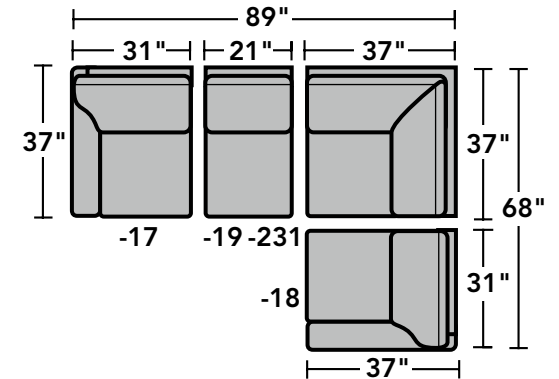

5979 Westside Sectional | Components & Configurations

Conversation Sofas & Sectionals

Components

LAF = Left-Arm-Facing
RAF = Right-Arm-Facing

5979-33
LAF Corner Sofa

5979-34
RAF Corner Sofa

5979-37
LAF Sofa

5979-38
RAF Sofa

5979-27
LAF Loveseat

5979-28
RAF Loveseat

5979-29
Armless Loveseat

5979-23
Full Wedge

5979-231
Corner Chair

5979-25
LAF Chaise

5979-26
RAF Chaise

5979-17
LAF Chair

5979-18
RAF Chair

5979-19
Armless Chair

Scale 1/4" = 1'

Dimensions are in inches and are subject to variance.
© Flexsteel Industries, Inc. 10/14 • Rev. 4/17
FLX-FR5979-CC-PP

FLEXSTEEL[®]
HOME

5979 Westside Sectional | Components & Configurations

Conversation Sofas & Sectionals

Sample Configurations

Scale 1/4" = 1'

Dimensions are in inches and are subject to variance.
© Flexsteel Industries, Inc. 10/14 • Rev. 4/17
FLX-FRS979-CC-PP