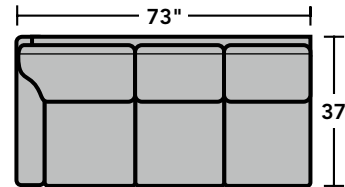

5979 Westside Sectional | Components & Configurations

Conversation Sofas & Sectionals

Components

LAF = Left-Arm-Facing
RAF = Right-Arm-Facing

5979-33
LAF Corner Sofa

5979-34
RAF Corner Sofa

5979-37
LAF Sofa

5979-38
RAF Sofa

5979-27
LAF Loveseat

5979-28
RAF Loveseat

5979-29
Armless Loveseat

5979-23
Full Wedge

5979-231
Corner Chair

5979-25
LAF Chaise

5979-26
RAF Chaise

5979-17
LAF Chair

5979-18
RAF Chair

5979-19
Armless Chair

Scale 1/4" = 1'

Dimensions are in inches and are subject to variance.
© Flexsteel Industries, Inc. 10/14 • Rev. 4/17
FLX-FR5979-CC-PP

FLEXSTEEL[®]
HOME

5979 Westside Sectional | Components & Configurations

Conversation Sofas & Sectionals

Sample Configurations

Scale 1/4" = 1'

Dimensions are in inches and are subject to variance.
© Flexsteel Industries, Inc. 10/14 • Rev. 4/17
FLX-FRS979-CC-PP