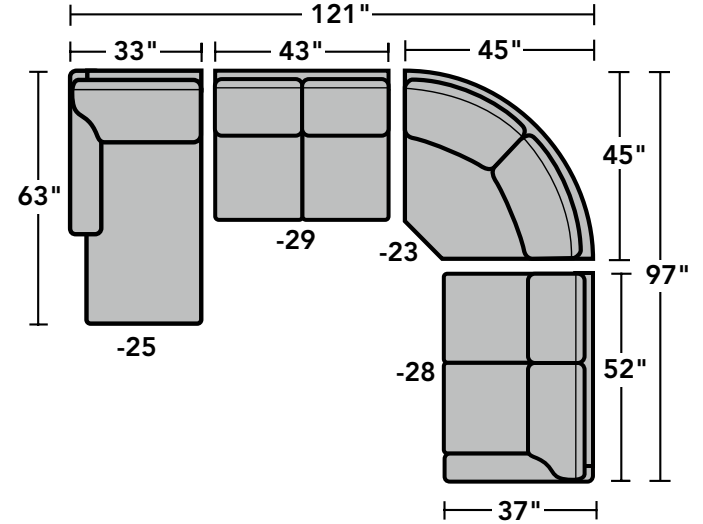

5979 Westside Sectional | Components & Configurations

Conversation Sofas & Sectionals

Components

LAF = Left-Arm-Facing
RAF = Right-Arm-Facing

5979-33
LAF Corner Sofa

5979-34
RAF Corner Sofa

5979-37
LAF Sofa

5979-38
RAF Sofa

5979-27
LAF Loveseat

5979-28
RAF Loveseat

5979-29
Armless Loveseat

5979-23
Full Wedge

5979-231
Corner Chair

5979-25
LAF Chaise

5979-26
RAF Chaise

5979-17
LAF Chair

5979-18
RAF Chair

5979-19
Armless Chair

Scale 1/4" = 1'

Dimensions are in inches and are subject to variance.
© Flexsteel Industries, Inc. 10/14 • Rev. 4/17
FLX-FR5979-CC-PP

FLEXSTEEL[®]
HOME

5979 Westside Sectional | Components & Configurations

Conversation Sofas & Sectionals

Sample Configurations

Scale 1/4" = 1'

Dimensions are in inches and are subject to variance.
© Flexsteel Industries, Inc. 10/14 • Rev. 4/17
FLX-FRS979-CC-PP