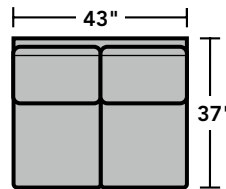

5979 Westside Sectional | Components & Configurations

Conversation Sofas & Sectionals

Components

LAF = Left-Arm-Facing
RAF = Right-Arm-Facing

5979-33
LAF Corner Sofa

5979-34
RAF Corner Sofa

5979-37
LAF Sofa

5979-38
RAF Sofa

5979-27
LAF Loveseat

5979-28
RAF Loveseat

5979-29
Armless Loveseat

5979-23
Full Wedge

5979-231
Corner Chair

5979-25
LAF Chaise

5979-26
RAF Chaise

5979-17
LAF Chair

5979-18
RAF Chair

5979-19
Armless Chair

Scale 1/4" = 1'

Dimensions are in inches and are subject to variance.
© Flexsteel Industries, Inc. 10/14 • Rev. 4/17
FLX-FR5979-CC-PP

FLEXSTEEL[®]
HOME

5979 Westside Sectional | Components & Configurations

Conversation Sofas & Sectionals

Sample Configurations

Scale 1/4" = 1'

Dimensions are in inches and are subject to variance.
© Flexsteel Industries, Inc. 10/14 • Rev. 4/17
FLX-FRS979-CC-PP