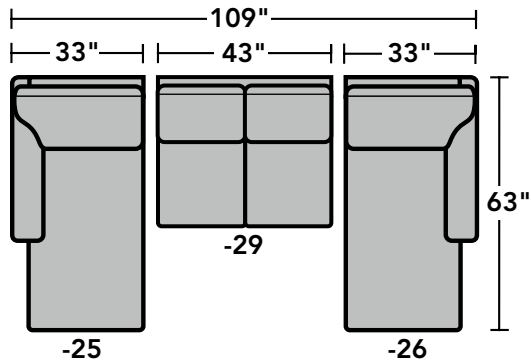

5979 Westside Sectional | Components & Configurations

Conversation Sofas & Sectionals

Components

LAF = Left-Arm-Facing
RAF = Right-Arm-Facing

5979-33
LAF Corner Sofa

5979-34
RAF Corner Sofa

5979-37
LAF Sofa

5979-38
RAF Sofa

5979-27
LAF Loveseat

5979-28
RAF Loveseat

5979-29
Armless Loveseat

5979-23
Full Wedge

5979-231
Corner Chair

5979-25
LAF Chaise

5979-26
RAF Chaise

5979-17
LAF Chair

5979-18
RAF Chair

5979-19
Armless Chair

Scale 1/4" = 1'

Dimensions are in inches and are subject to variance.
© Flexsteel Industries, Inc. 10/14 • Rev. 4/17
FLX-FR5979-CC-PP

FLEXSTEEL[®]
HOME

5979 Westside Sectional | Components & Configurations

Conversation Sofas & Sectionals

Sample Configurations

Scale 1/4" = 1'

Dimensions are in inches and are subject to variance.
© Flexsteel Industries, Inc. 10/14 • Rev. 4/17
FLX-FRS979-CC-PP