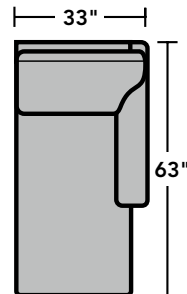

5979 Westside Sectional | Components & Configurations

Conversation Sofas & Sectionals

Components

LAF = Left-Arm-Facing
RAF = Right-Arm-Facing

5979-33
LAF Corner Sofa

5979-34
RAF Corner Sofa

5979-37
LAF Sofa

5979-38
RAF Sofa

5979-27
LAF Loveseat

5979-28
RAF Loveseat

5979-29
Armless Loveseat

5979-23
Full Wedge

5979-231
Corner Chair

5979-25
LAF Chaise

5979-26
RAF Chaise

5979-17
LAF Chair

5979-18
RAF Chair

5979-19
Armless Chair

Scale 1/4" = 1'

Dimensions are in inches and are subject to variance.
© Flexsteel Industries, Inc. 10/14 • Rev. 4/17
FLX-FR5979-CC-PP

FLEXSTEEL[®]
HOME

5979 Westside Sectional | Components & Configurations

Conversation Sofas & Sectionals

Sample Configurations

Scale 1/4" = 1'

Dimensions are in inches and are subject to variance.
© Flexsteel Industries, Inc. 10/14 • Rev. 4/17
FLX-FRS979-CC-PP