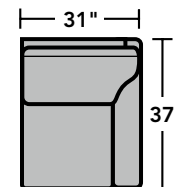

5979 Westside Sectional | Components & Configurations

Conversation Sofas & Sectionals

Components

LAF = Left-Arm-Facing
RAF = Right-Arm-Facing

5979-33
LAF Corner Sofa

5979-34
RAF Corner Sofa

5979-37
LAF Sofa

5979-38
RAF Sofa

5979-27
LAF Loveseat

5979-28
RAF Loveseat

5979-29
Armless Loveseat

5979-23
Full Wedge

5979-231
Corner Chair

5979-25
LAF Chaise

5979-26
RAF Chaise

5979-17
LAF Chair

5979-18
RAF Chair

5979-19
Armless Chair

Scale 1/4" = 1'

Dimensions are in inches and are subject to variance.
© Flexsteel Industries, Inc. 10/14 • Rev. 4/17
FLX-FR5979-CC-PP

FLEXSTEEL[®]
HOME

5979 Westside Sectional | Components & Configurations

Conversation Sofas & Sectionals

Sample Configurations

Scale 1/4" = 1'

Dimensions are in inches and are subject to variance.
© Flexsteel Industries, Inc. 10/14 • Rev. 4/17
FLX-FRS979-CC-PP