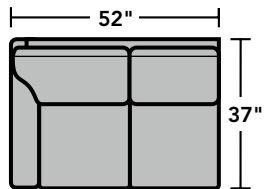

5979 Westside Sectional | Components & Configurations

Conversation Sofas & Sectionals

Components

LAF = Left-Arm-Facing
RAF = Right-Arm-Facing

5979-33
LAF Corner Sofa

5979-34
RAF Corner Sofa

5979-37
LAF Sofa

5979-38
RAF Sofa

5979-27
LAF Loveseat

5979-28
RAF Loveseat

5979-29
Armless Loveseat

5979-23
Full Wedge

5979-231
Corner Chair

5979-25
LAF Chaise

5979-26
RAF Chaise

5979-17
LAF Chair

5979-18
RAF Chair

5979-19
Armless Chair

Scale 1/4" = 1'

Dimensions are in inches and are subject to variance.
© Flexsteel Industries, Inc. 10/14 • Rev. 4/17
FLX-FR5979-CC-PP

FLEXSTEEL[®]
HOME

5979 Westside Sectional | Components & Configurations

Conversation Sofas & Sectionals

Sample Configurations

Scale 1/4" = 1'

Dimensions are in inches and are subject to variance.
© Flexsteel Industries, Inc. 10/14 • Rev. 4/17
FLX-FRS979-CC-PP