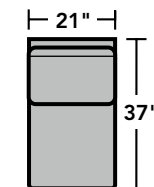

5979 Westside Sectional | Components & Configurations

Conversation Sofas & Sectionals

Components

LAF = Left-Arm-Facing
RAF = Right-Arm-Facing

5979-33
LAF Corner Sofa

5979-34
RAF Corner Sofa

5979-37
LAF Sofa

5979-38
RAF Sofa

5979-27
LAF Loveseat

5979-28
RAF Loveseat

5979-29
Armless Loveseat

5979-23
Full Wedge

5979-231
Corner Chair

5979-25
LAF Chaise

5979-26
RAF Chaise

5979-17
LAF Chair

5979-18
RAF Chair

5979-19
Armless Chair

Scale 1/4" = 1'

Dimensions are in inches and are subject to variance.
© Flexsteel Industries, Inc. 10/14 • Rev. 4/17
FLX-FR5979-CC-PP

FLEXSTEEL[®]
HOME

5979 Westside Sectional | Components & Configurations

Conversation Sofas & Sectionals

Sample Configurations

Scale 1/4" = 1'

Dimensions are in inches and are subject to variance.
© Flexsteel Industries, Inc. 10/14 • Rev. 4/17
FLX-FRS979-CC-PP