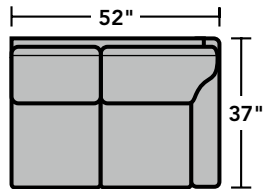

5979 Westside Sectional | Components & Configurations

Conversation Sofas & Sectionals

Components

LAF = Left-Arm-Facing
RAF = Right-Arm-Facing

5979-33
LAF Corner Sofa

5979-34
RAF Corner Sofa

5979-37
LAF Sofa

5979-38
RAF Sofa

5979-27
LAF Loveseat

5979-28
RAF Loveseat

5979-29
Armless Loveseat

5979-23
Full Wedge

5979-231
Corner Chair

5979-25
LAF Chaise

5979-26
RAF Chaise

5979-17
LAF Chair

5979-18
RAF Chair

5979-19
Armless Chair

Scale 1/4" = 1'

Dimensions are in inches and are subject to variance.
© Flexsteel Industries, Inc. 10/14 • Rev. 4/17
FLX-FR5979-CC-PP

FLEXSTEEL[®]
HOME

5979 Westside Sectional | Components & Configurations

Conversation Sofas & Sectionals

Sample Configurations

Scale 1/4" = 1'

Dimensions are in inches and are subject to variance.
© Flexsteel Industries, Inc. 10/14 • Rev. 4/17
FLX-FRS979-CC-PP