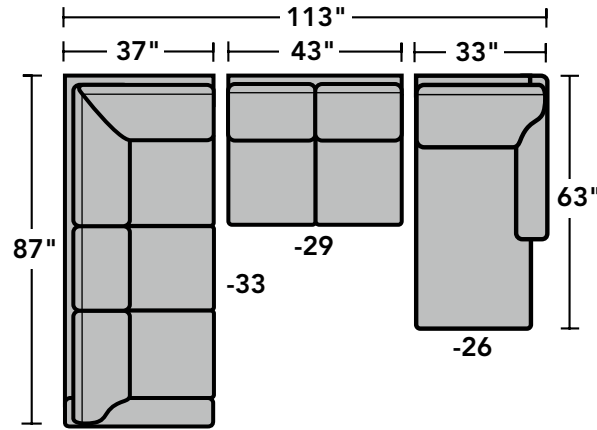

5979 Westside Sectional | Components & Configurations

Conversation Sofas & Sectionals

Components

LAF = Left-Arm-Facing
RAF = Right-Arm-Facing

5979-33
LAF Corner Sofa

5979-34
RAF Corner Sofa

5979-37
LAF Sofa

5979-38
RAF Sofa

5979-27
LAF Loveseat

5979-28
RAF Loveseat

5979-29
Armless Loveseat

5979-23
Full Wedge

5979-231
Corner Chair

5979-25
LAF Chaise

5979-26
RAF Chaise

5979-17
LAF Chair

5979-18
RAF Chair

5979-19
Armless Chair

Scale 1/4" = 1'

Dimensions are in inches and are subject to variance.
© Flexsteel Industries, Inc. 10/14 • Rev. 4/17
FLX-FR5979-CC-PP

FLEXSTEEL[®]
HOME

5979 Westside Sectional | Components & Configurations

Conversation Sofas & Sectionals

Sample Configurations

Scale 1/4" = 1'

Dimensions are in inches and are subject to variance.
© Flexsteel Industries, Inc. 10/14 • Rev. 4/17
FLX-FRS979-CC-PP