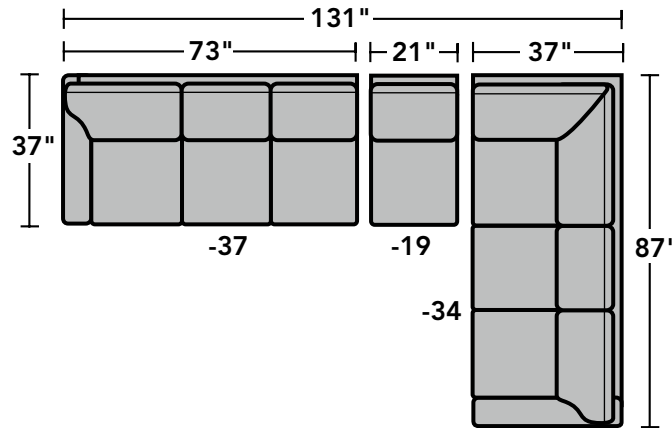

5979 Westside Sectional | Components & Configurations

Conversation Sofas & Sectionals

Components

LAF = Left-Arm-Facing
RAF = Right-Arm-Facing

5979-33
LAF Corner Sofa

5979-34
RAF Corner Sofa

5979-37
LAF Sofa

5979-38
RAF Sofa

5979-27
LAF Loveseat

5979-28
RAF Loveseat

5979-29
Armless Loveseat

5979-23
Full Wedge

5979-231
Corner Chair

5979-25
LAF Chaise

5979-26
RAF Chaise

5979-17
LAF Chair

5979-18
RAF Chair

5979-19
Armless Chair

Scale 1/4" = 1'

Dimensions are in inches and are subject to variance.
© Flexsteel Industries, Inc. 10/14 • Rev. 4/17
FLX-FR5979-CC-PP

FLEXSTEEL[®]
HOME

5979 Westside Sectional | Components & Configurations

Conversation Sofas & Sectionals

Sample Configurations

Scale 1/4" = 1'

Dimensions are in inches and are subject to variance.
© Flexsteel Industries, Inc. 10/14 • Rev. 4/17
FLX-FRS979-CC-PP