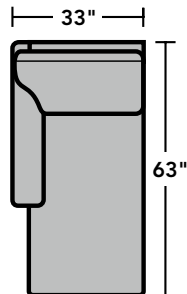

5979 Westside Sectional | Components & Configurations

Conversation Sofas & Sectionals

Components

LAF = Left-Arm-Facing
RAF = Right-Arm-Facing

5979-33
LAF Corner Sofa

5979-34
RAF Corner Sofa

5979-37
LAF Sofa

5979-38
RAF Sofa

5979-27
LAF Loveseat

5979-28
RAF Loveseat

5979-29
Armless Loveseat

5979-23
Full Wedge

5979-231
Corner Chair

5979-25
LAF Chaise

5979-26
RAF Chaise

5979-17
LAF Chair

5979-18
RAF Chair

5979-19
Armless Chair

Scale 1/4" = 1'

Dimensions are in inches and are subject to variance.
© Flexsteel Industries, Inc. 10/14 • Rev. 4/17
FLX-FR5979-CC-PP

FLEXSTEEL[®]
HOME

5979 Westside Sectional | Components & Configurations

Conversation Sofas & Sectionals

Sample Configurations

Scale 1/4" = 1'

Dimensions are in inches and are subject to variance.
© Flexsteel Industries, Inc. 10/14 • Rev. 4/17
FLX-FRS979-CC-PP