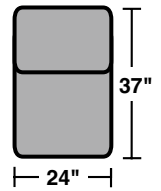

5641 Sectional Components & Configurations – *Sectionals | Conversation Sofas*

Dempsey

Components

LAF = Left Arm Facing
 RAF = Right Arm Facing

5641-33
LAF Corner Sofa

5641-34
RAF Corner Sofa

5641-27
LAF Love Seat

5641-28
RAF Love Seat

5641-19
Armless Chair

Sample Configurations

Scale 1/4" = 1'

Rev. 10/14 • Dimensions are subject to variance.