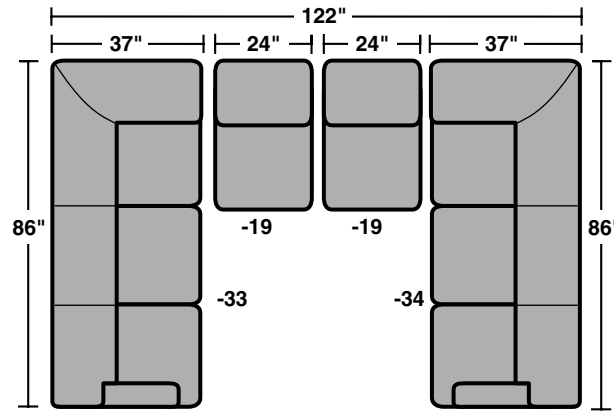

5641 Sectional Components & Configurations – *Sectionals | Conversation Sofas*

Dempsey

Components

LAF = Left Arm Facing
 RAF = Right Arm Facing

5641-33
LAF Corner Sofa

5641-34
RAF Corner Sofa

5641-27
LAF Love Seat

5641-28
RAF Love Seat

5641-19
Armless Chair

Sample Configurations

Scale 1/4" = 1'

Rev. 10/14 • Dimensions are subject to variance.