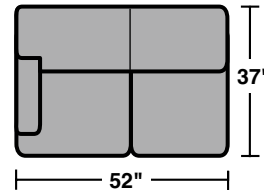

5641 Sectional Components & Configurations – *Sectionals | Conversation Sofas*

Dempsey

Components

LAF = Left Arm Facing
 RAF = Right Arm Facing

5641-33
LAF Corner Sofa

5641-34
RAF Corner Sofa

5641-27
LAF Love Seat

5641-28
RAF Love Seat

5641-19
Armless Chair

Sample Configurations

Scale 1/4" = 1'

Rev. 10/14 • Dimensions are subject to variance.