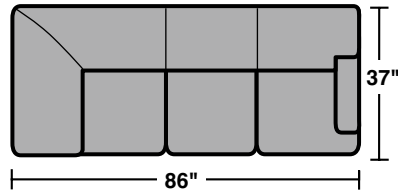

5641 Sectional Components & Configurations – *Sectionals | Conversation Sofas*

Dempsey

Components

LAF = Left Arm Facing
 RAF = Right Arm Facing

5641-33
LAF Corner Sofa

5641-34
RAF Corner Sofa

5641-27
LAF Love Seat

5641-28
RAF Love Seat

5641-19
Armless Chair

Sample Configurations

Scale 1/4" = 1'

Rev. 10/14 • Dimensions are subject to variance.