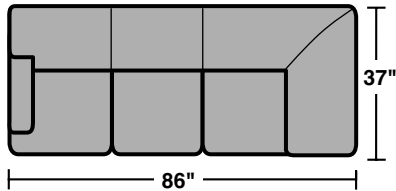

5641 Sectional Components & Configurations – *Sectionals | Conversation Sofas*

Dempsey

Components

LAF = Left Arm Facing
 RAF = Right Arm Facing

5641-33
LAF Corner Sofa

5641-34
RAF Corner Sofa

5641-27
LAF Love Seat

5641-28
RAF Love Seat

5641-19
Armless Chair

Sample Configurations

Scale 1/4" = 1'

Rev. 10/14 • Dimensions are subject to variance.