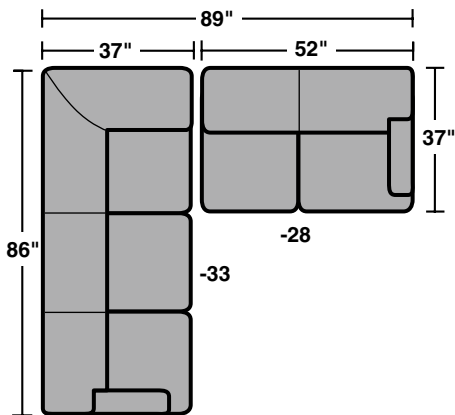

5641 Sectional Components & Configurations – *Sectionals | Conversation Sofas*

Dempsey

Components

LAF = Left Arm Facing
 RAF = Right Arm Facing

5641-33
LAF Corner Sofa

5641-34
RAF Corner Sofa

5641-27
LAF Love Seat

5641-28
RAF Love Seat

5641-19
Armless Chair

Sample Configurations

Scale 1/4" = 1'

Rev. 10/14 • Dimensions are subject to variance.