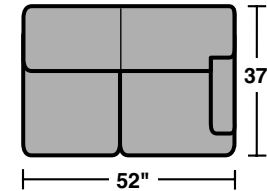

5641 Sectional Components & Configurations – *Sectionals | Conversation Sofas*

Dempsey

Components

LAF = Left Arm Facing
 RAF = Right Arm Facing

5641-33
LAF Corner Sofa

5641-34
RAF Corner Sofa

5641-27
LAF Love Seat

5641-28
RAF Love Seat

5641-19
Armless Chair

Sample Configurations

Scale 1/4" = 1'

Rev. 10/14 • Dimensions are subject to variance.