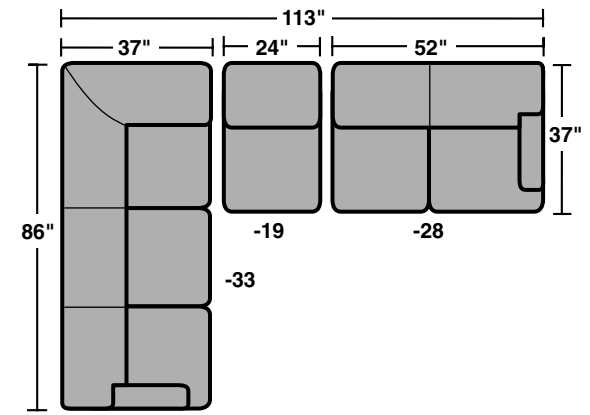

5641 Sectional Components & Configurations – *Sectionals | Conversation Sofas*

Dempsey

Components

LAF = Left Arm Facing
 RAF = Right Arm Facing

5641-33
LAF Corner Sofa

5641-34
RAF Corner Sofa

5641-27
LAF Love Seat

5641-28
RAF Love Seat

5641-19
Armless Chair

Sample Configurations

Scale 1/4" = 1'

Rev. 10/14 • Dimensions are subject to variance.