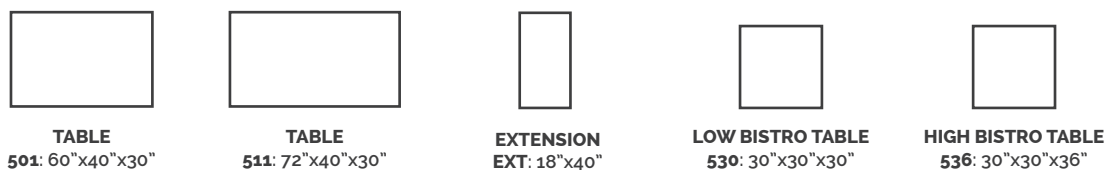

WOODS AND HUES

Barn wood

METAL COLORS

COFFEE TABLES

END TABLES

CONSOLES

DINING

TV UNITS

OTHERS