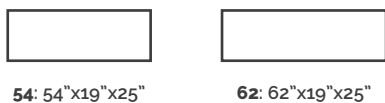

WOODS AND HUES

Barn wood

METAL COLORS

COFFEE TABLES

END TABLES

CONSOLES

TV UNITS

OTHERS