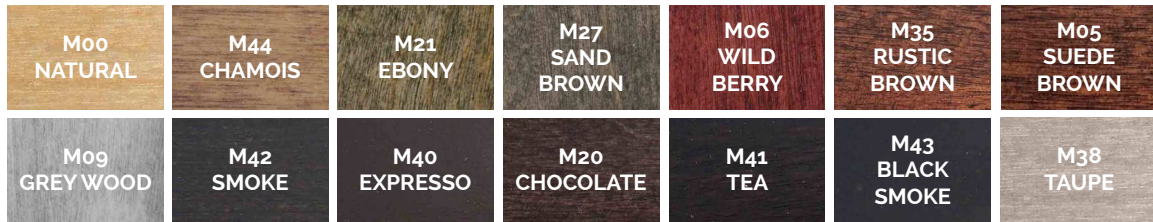

SEVANE

WOODS AND HUES

Birch