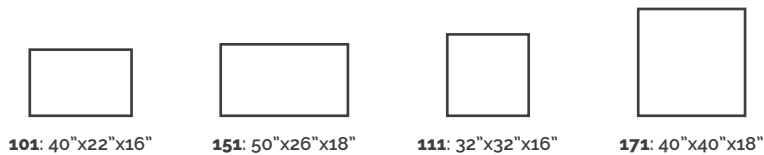

COFFEE TABLES