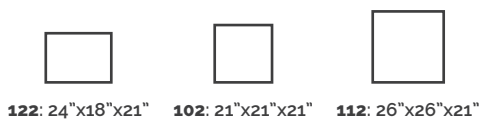

WOODS AND HUES

Barn wood

METAL COLORS

COFFEE TABLES

END TABLES

CONSOLES

DINING

TV UNITS

OTHERS