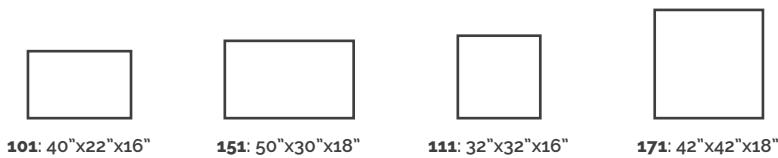

COFFEE TABLES