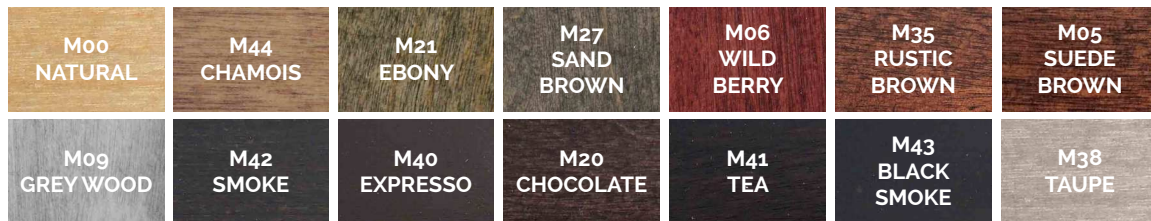

SIGNATURE

WOODS AND HUES

Birch