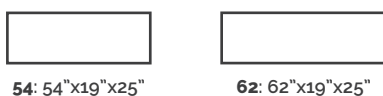

WOODS AND HUES

Barn wood

METAL COLORS

COFFEE TABLES

END TABLES

CONSOLES

DINING

TV UNITS

OTHERS