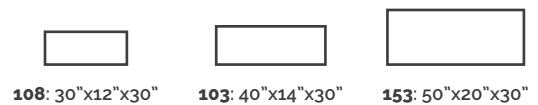

WOODS AND HUES

Barn wood

METAL COLORS

COFFEE TABLES

END TABLES

CONSOLES

TV UNITS

OTHERS