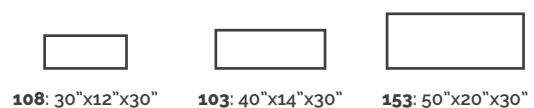

WOODS AND HUES

Barn wood

METAL COLORS

COFFEE TABLES

END TABLES

CONSOLES

DINING

TV UNITS

OTHERS