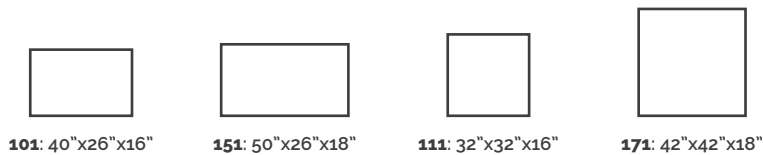

COFFEE TABLES