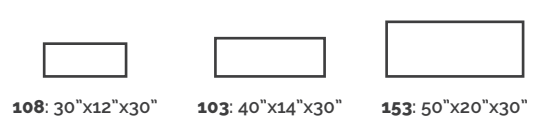

WOODS AND HUES

Pine

METAL COLORS

COFFEE TABLES

END TABLES

CONSOLES

DINING

TV UNITS

OTHERS