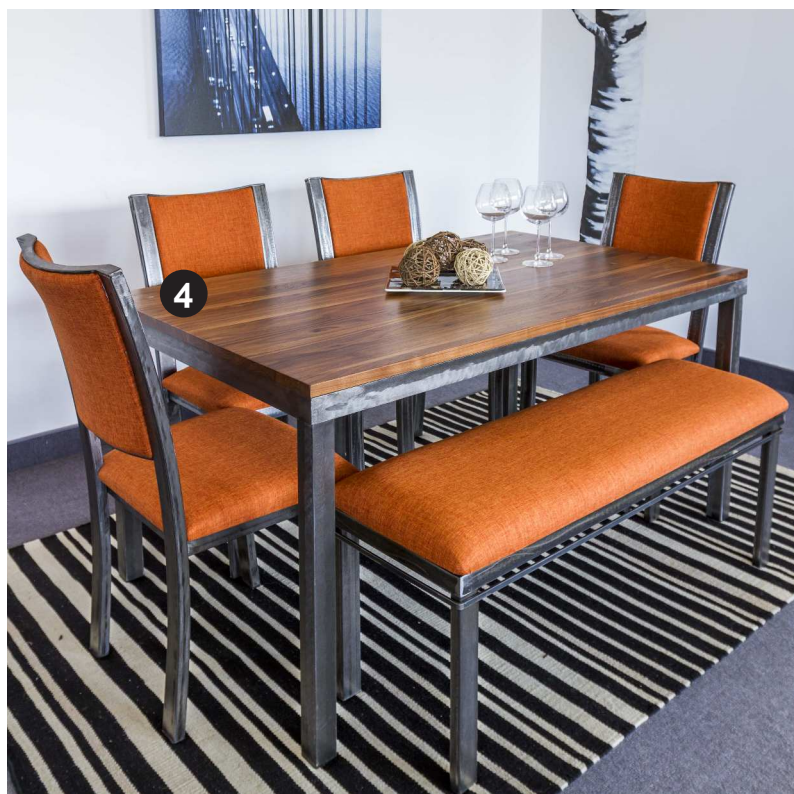

COFFEE TABLE
Solid birch "Smoke"
Dim: 40"x26"x16"
Ref: 3-101-B