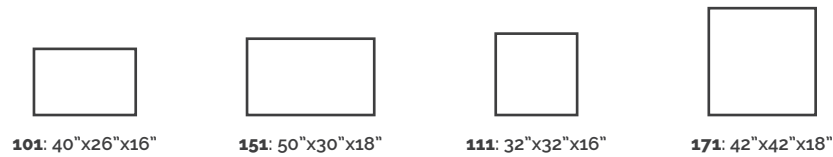

COFFEE TABLES