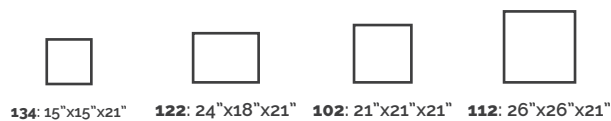

WOODS AND HUES

Pine

METAL COLORS

COFFEE TABLES

END TABLES

CONSOLES

DINING

TV UNITS

OTHERS