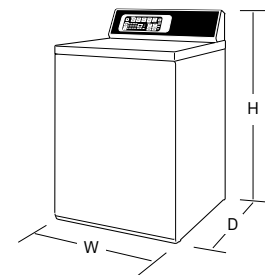

## TC5

Product Code	TR5104WN	TR7104WN	TC5102WN
Available Colors	White	White	White
Capacity – Cu. Ft.	3.2	3.2	3.2
Stainless Steel Wash Tub	●	●	●
Porcelain Outer Tub	●	●	●
Preset Cycles	6	8	6
Preset Special Cycles		8	
Variable Speed, 1 HP Motor	●	●	
Two-Speed, ½ HP Motor			●
Automatic Balancing System	●	●	●
Agitator	●	●	●
Durable 3 - Coat Finish	●	●	●
Prewash		●	
Load Size Selections	3	4	2
Temperature Selections	4	4	4
Soil Level Selections	2	4	2
Time Remaining Display		●	
End-of-Cycle Signal	●	●	●
Favorite Cycles		●	
Speed Cycle		●	
Delay Start		●	
Warranty	5-Year Parts & Labor	7-Year Parts & Labor	5-Year Parts & Labor
Model No.	ZWN63RSN116CW01	ZWNE9RSN116CW01	ZWN632SP116CW02

Dimensions	W-Width	H-Height	D-Depth	Height with Lid Open
TR5104WN	25 5/8"	42 3/4"	28"	53"
TR7104WN	25 5/8"	42 3/4"	28"	53"
TC5102WN	25 5/8"	42 3/4"	28"	53"