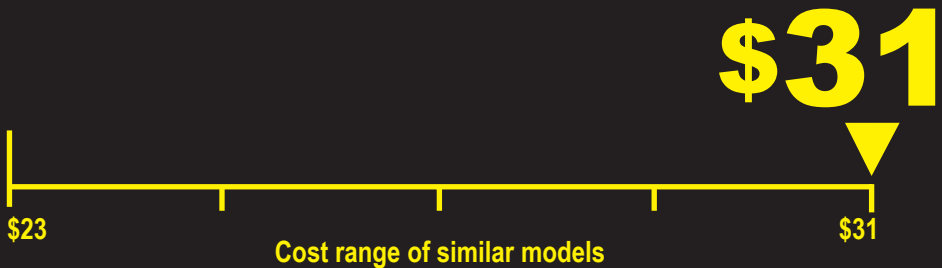

U.S. Government

Federal law prohibits removal of this label before consumer purchase.

ENERGYGUIDE

Chest Freezers And All Other Freezers

Samsung
Model RP22T3113**
Capacity: 7.6 Cubic Feet

Compare **ONLY** to other labels with yellow numbers.
Labels with yellow numbers are based on the same test procedures.

Estimated Yearly Energy Cost

260 kWh

Estimated Yearly Electricity Use

- Your cost will depend on your utility rates and use.
- Cost range based only on chest and other freezer models of similar capacity.
- Estimated energy cost based on a national average electricity cost of 12 cents per kWh.