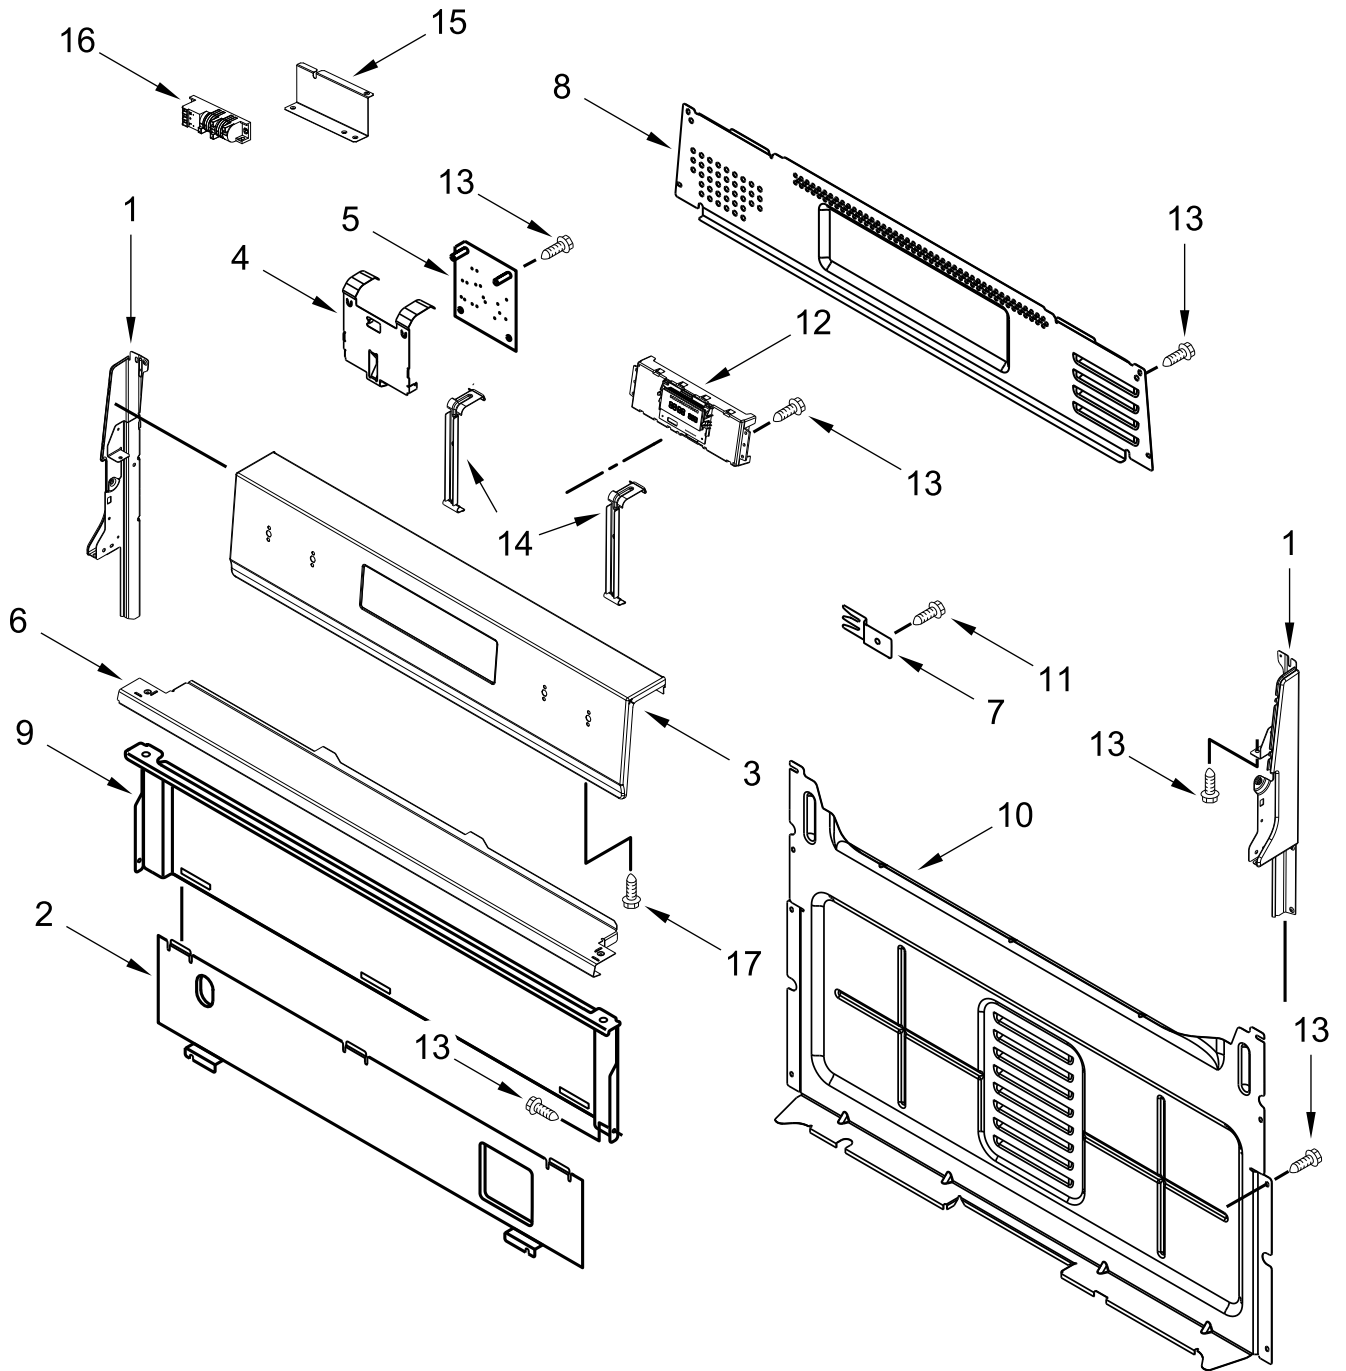

CONTROL PANEL PARTS