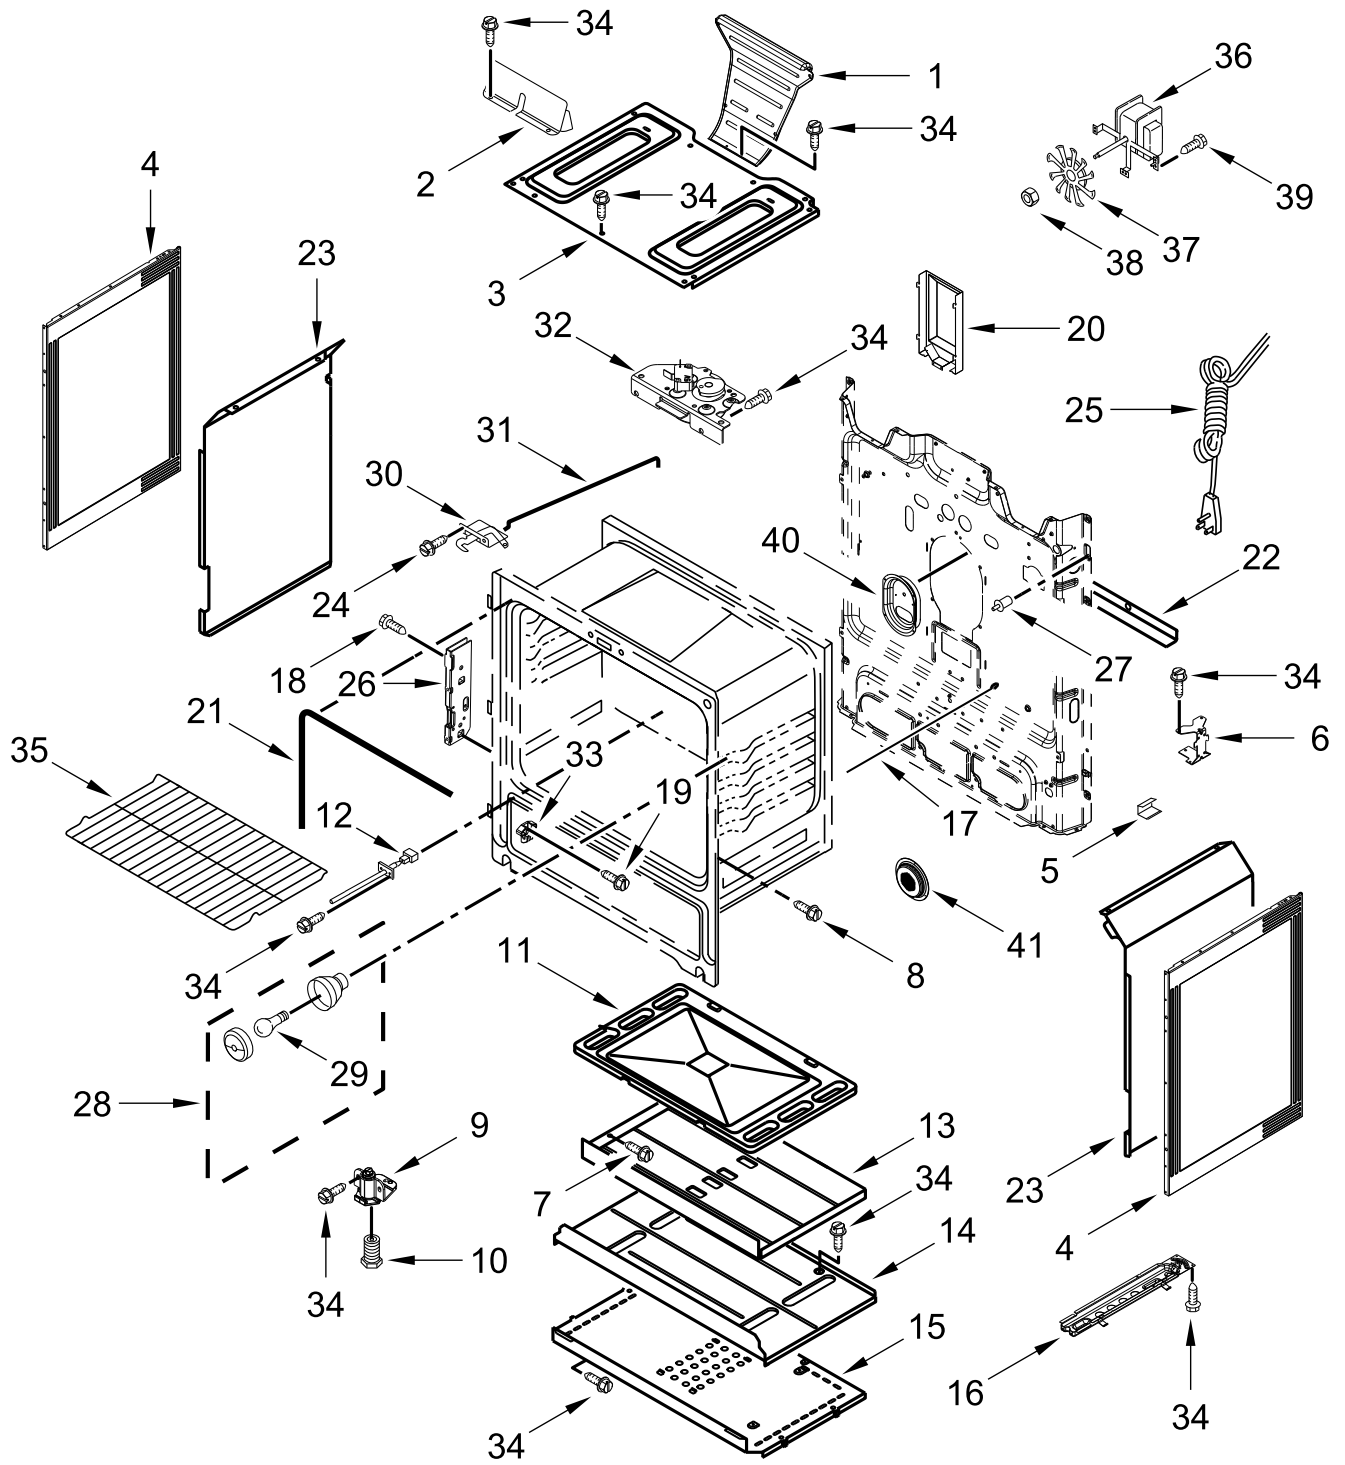

CHASSIS PARTS

CHASSIS PARTS

<u>Illus. No.</u>	<u>Part No.</u>	<u>Description</u>	<u>Illus. No.</u>	<u>Part No.</u>	<u>Description</u>	<u>Illus. No.</u>	<u>Part No.</u>	<u>Description</u>
1	W10153186	Box, Flue	17	9757239	Rod, Door Switch	33	W10674705	Glide, Drawer Front
2	8272747	Shield, Flue	18	W10031780	Screw	34	3196178	Screw
3	8273036	Box-Burner, Gas Sealed	19	3400080	Screw	35	W10268578	Rack, Oven
4		Panel, Side	20	W10158780	Cover, Rear Fan	36	W10167915	Fan Motor, Conv
	W10162245	Black	21	W10658354	Seal, Door	37	W10116351	Blade, Fan
5	W10137382	Clip, Panel	22	W10435470	Brace, Main Back	38	W10213748	Nut
6	8523249	Bracket, Manifold	23	9761449	Retainer, Insulation (Left)	39	4449809	Screw
7	W10362924	Screw		9761448	Retainer, Insulation (Right)	40	W10134126	Bracket, Fan
8	3196560	Screw				41	W10134124	Cover, Conv Fan
9	W10341186	Assembly, Front Foot	24	3196560	Screw			FOLLOWING PARTS NOT ILLUSTRATED
10	W10058460	Foot, Leveling	25	W10624590	Cord, Power		8524099	Insulation, Wrap
11	3195097	Bottom, Oven	26	W10289077	Receiver, Hinge		W10180437	Insulation, Back
12	W10586204	Sensor	27	W10627802	Switch, Door			
13	8053967	Baffle, Burner Oven	28	W11175594	Assembly, Light			
14	8053969	Shield, Heat	29	W10571723	Bulb, Halogen 40 Watts			
15	8053968	Shield, Lower	30	9761013	Assembly, Door Latch (Front)			
16	W10390008	Assembly, Base Rail (Left)	31	W10078370	Rod, Push Latch			
	W10390007	Assembly, Base Rail (Right)	32	W10107820	Assembly, Door Latch (Rear)