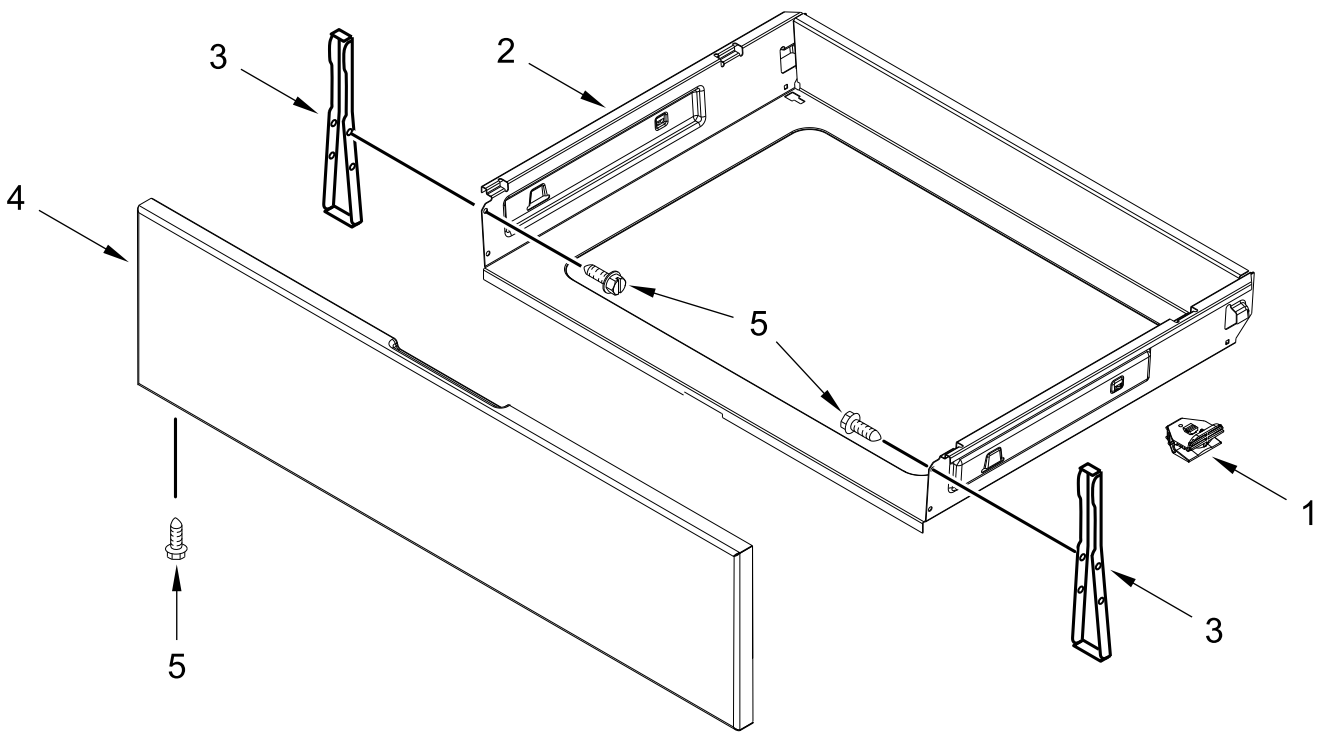

DRAWER PARTS

DRAWER PARTS

<u>Illus.</u> <u>No.</u>	<u>Part No.</u>	<u>Description</u>	<u>Illus.</u> <u>No.</u>	<u>Part No.</u>	<u>Description</u>
1	W10674708	Glide, Drawer Rear	4		Panel, Drawer Front
2	W10688022	Drawer, Storage		W11190210	Stainless
3	W10462909	Bracket, Mounting		W11045574	Black Stainless
			5	3196169	Screw