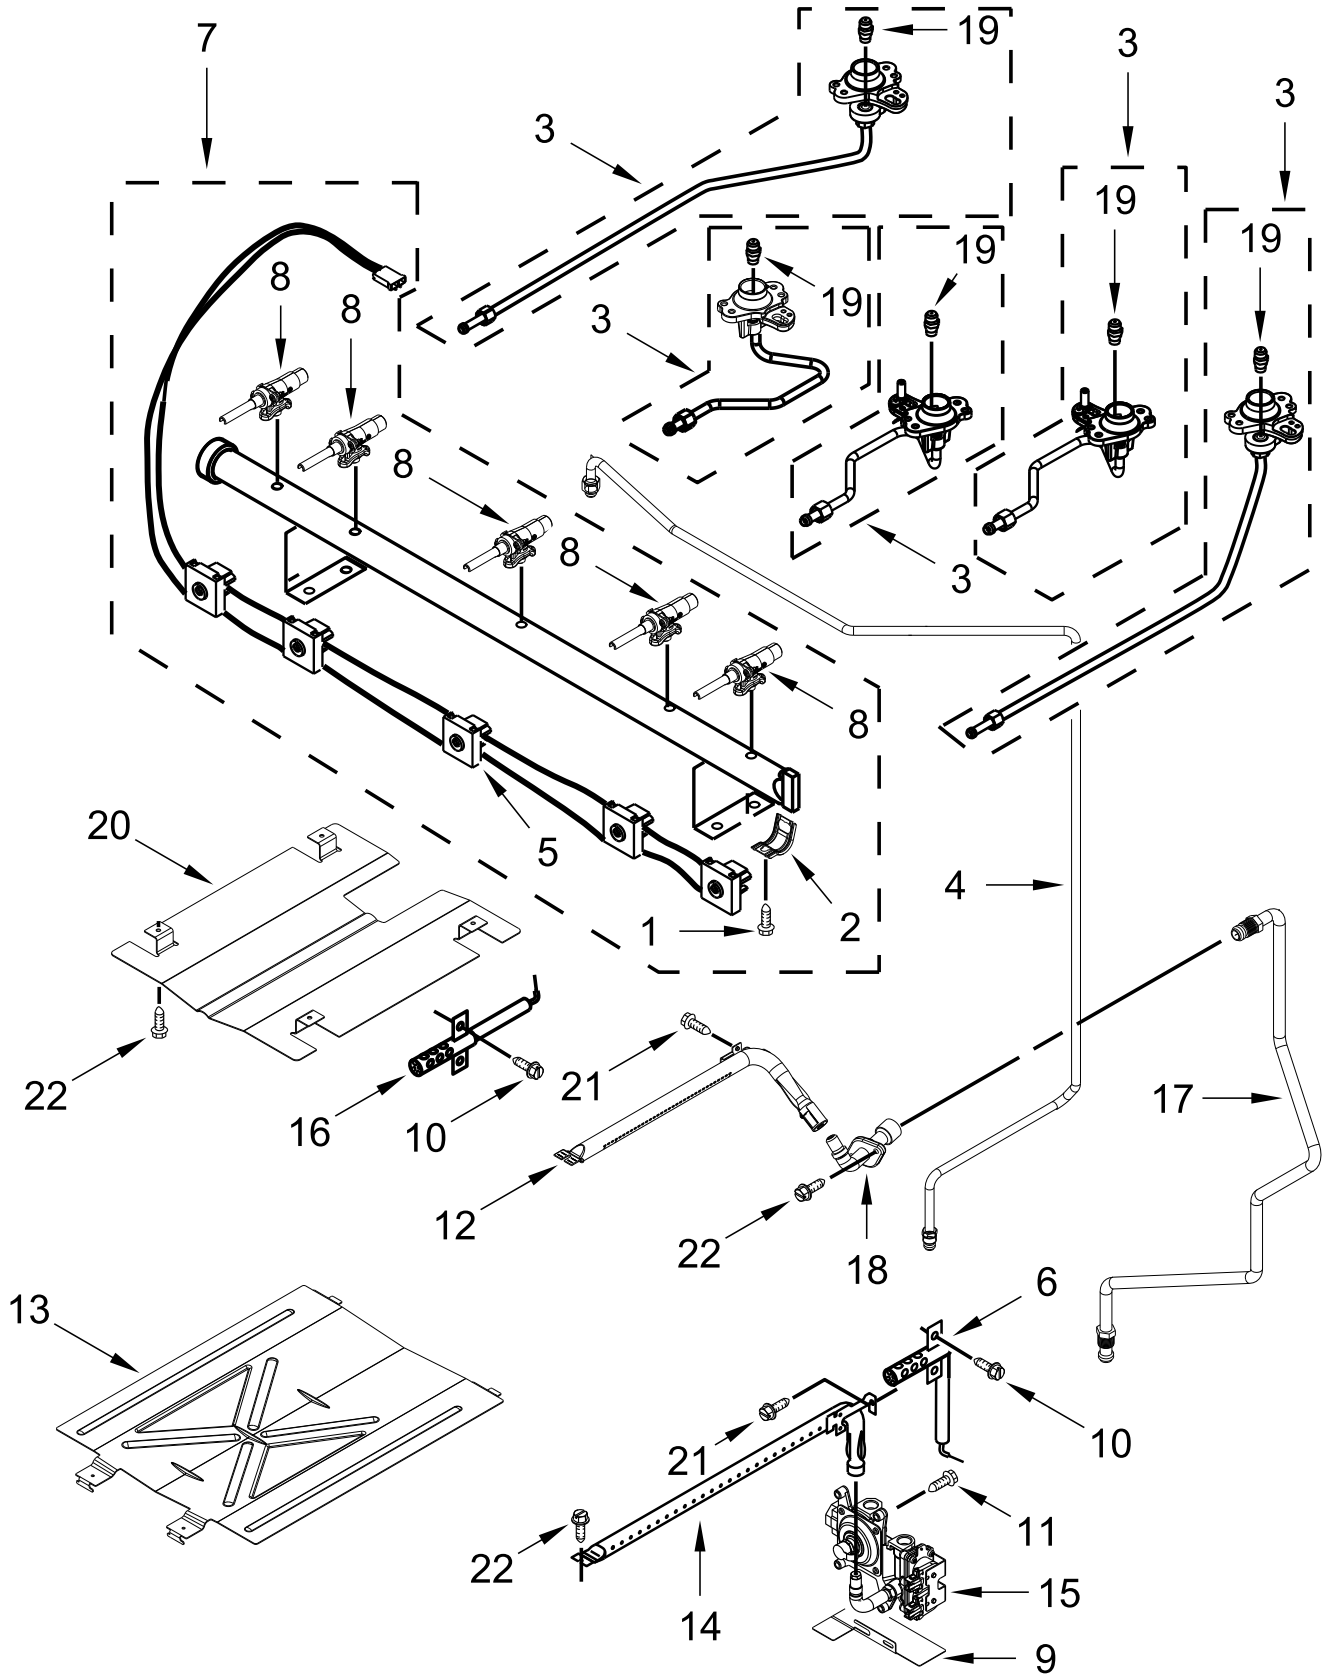

MANIFOLD PARTS