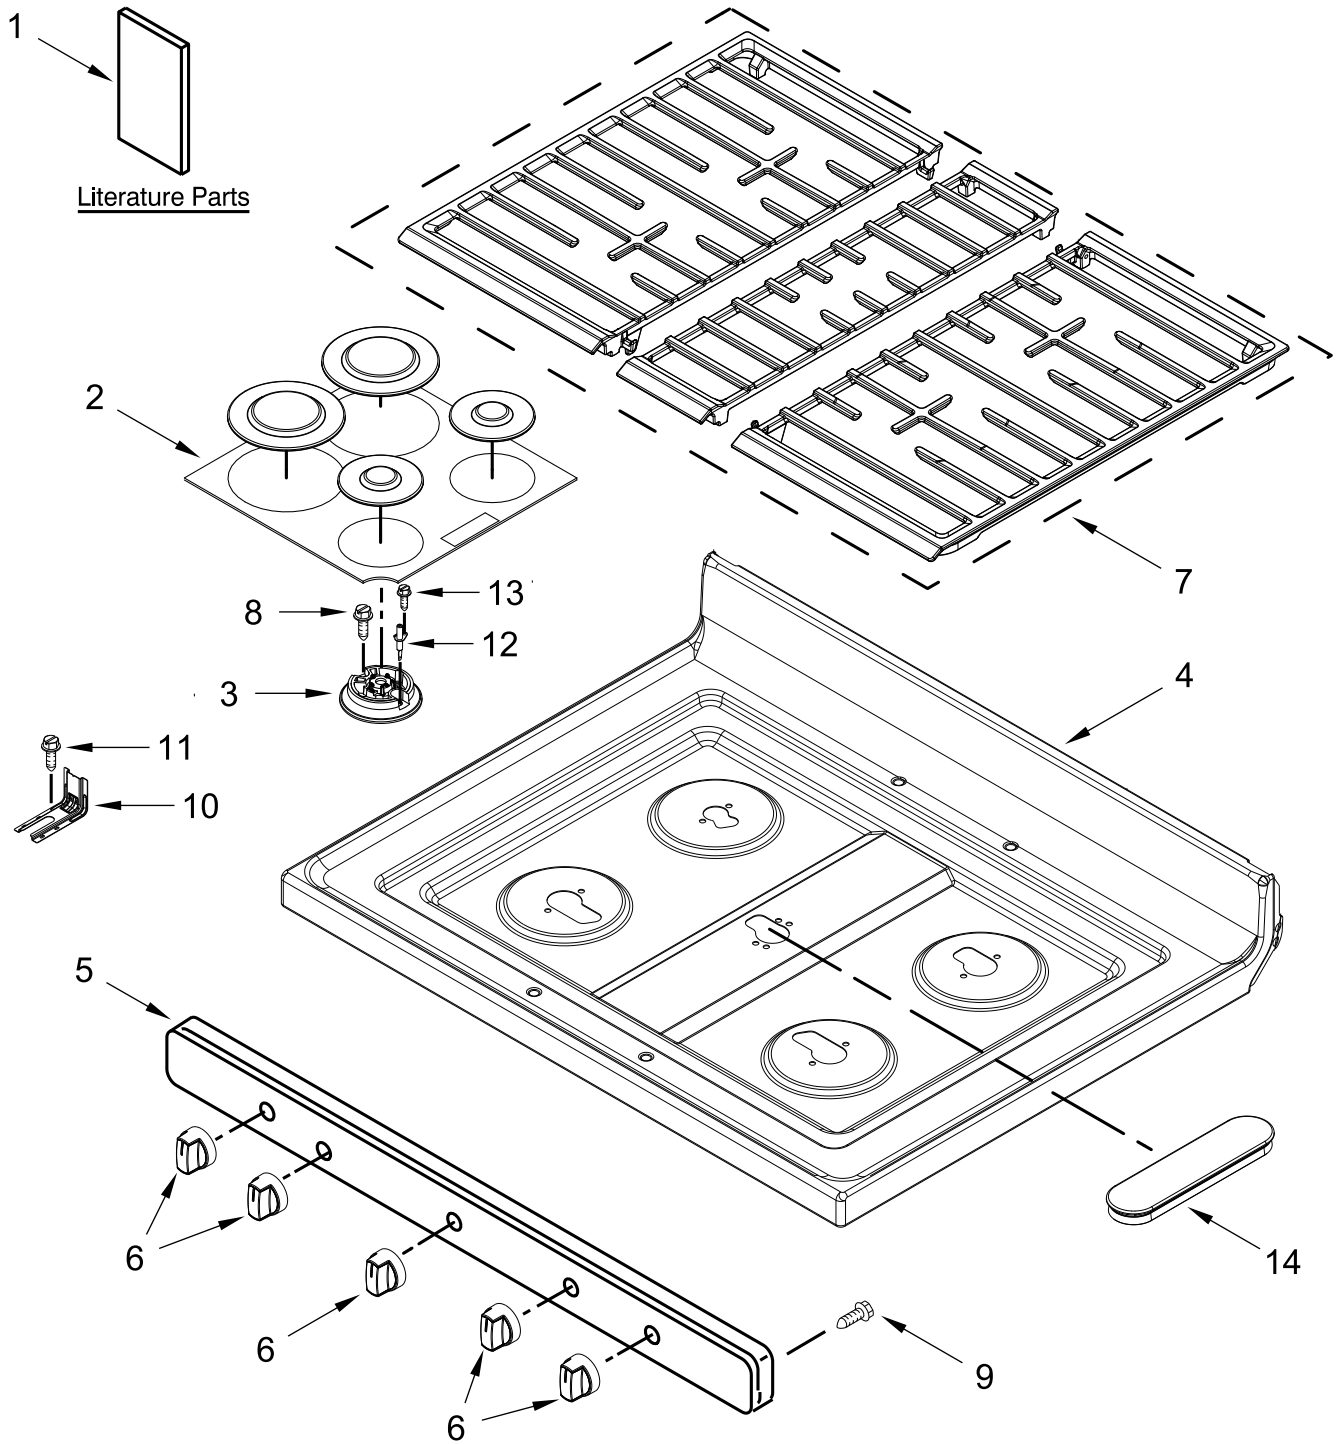

**30" GAS FREESTANDING SELF CLEAN RANGE
Fingerprint Resistant**

MODELS:

WFG535S0JZ0 (Stainless)

WFG535S0JV0 (Black Stainless)

COOKTOP PARTS

COOKTOP PARTS

<u>Illus. No.</u>	<u>Part No.</u>	<u>Description</u>	<u>Illus. No.</u>	<u>Part No.</u>	<u>Description</u>	<u>Illus. No.</u>	<u>Part No.</u>	<u>Description</u>
1		Literature Parts	5		Panel, Manifold	14	W10298664	Spreader, Flame
	W11333091	Instructions, Installation		W11044911	Stainless			FOLLOWING PARTS NOT ILLUSTRATED
	W11333082	Guide, Use and Care		W11044910	Black Stainless		W10849001	Harness, Main
	W11333114	Sheet, Tech		W11023139	Stainless		W10753750	Harness, Bake/Broil
	W11351206	Diagram, Wiring		W11032553	Black Stainless		W10809927	Harness, Cooktop
2		Kit, Burner Cap	7		Kit, Grate		3196520	Clip, Wire
	W10183375	Black		W11090908	Black		W10334923	Clip, Gas Wiring
3	W10515455	Assembly, Burner (17.5K)	8	3400701	Screw		313438	Clip, Harness
		(Left Front & Right Front)	9	3196557	Screw		3196896	Clip, Wire
	W10515454	Assembly, Burner (9.5K)	10	W10306542	Bracket, Anti-Tip			
		(Left Rear & Center)	11	7101P485-60	Screw, Anti-Tip Kit			
	W10515453	Assembly, Burner (6K)	12	W11194809	Electrode (Left Front, Left Rear, Center, Right Front)			
		(Right Rear)		W10515459	Electrode (Right Rear)			
4		Cooktop	13	W10673618	Screw			
	W10884167	Black						