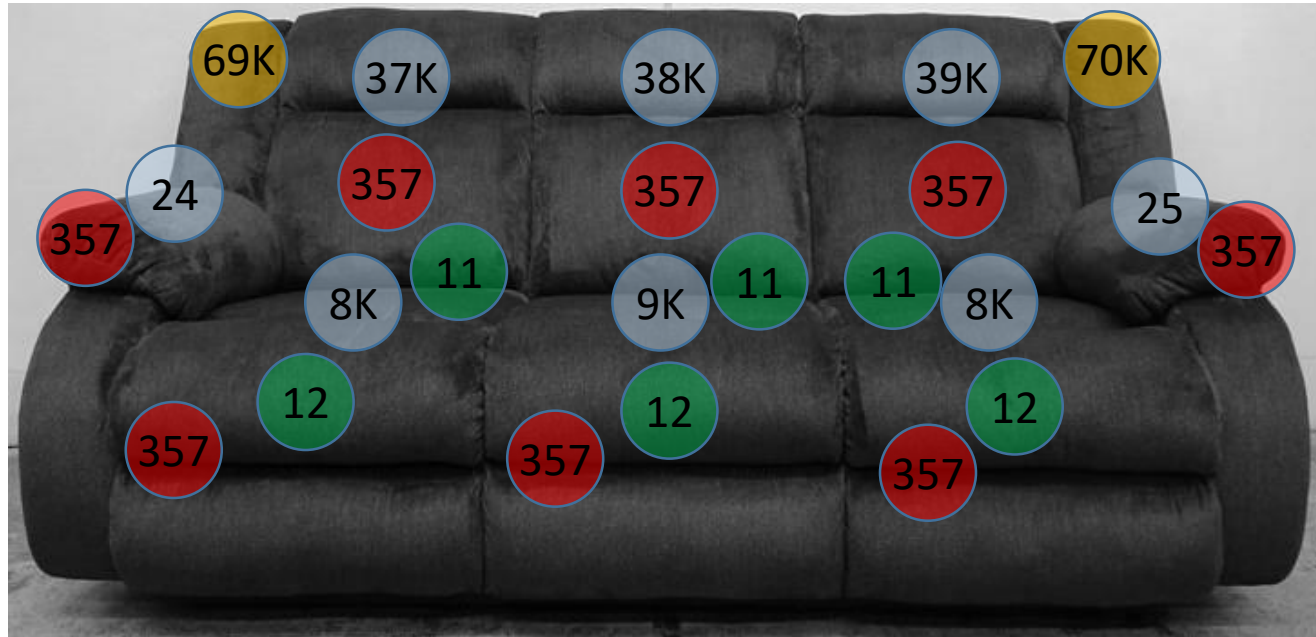

538-03-04-87

Call Out	Description
● (Red)	Blown Fiber
● (Yellow)	Cushion Chaise Pad - top Pad
● (Green)	Cushion Foam
● (Yellow)	KD Component
● (Light Blue)	Cover

Signature
DESIGN
BY **ASHLEY**®