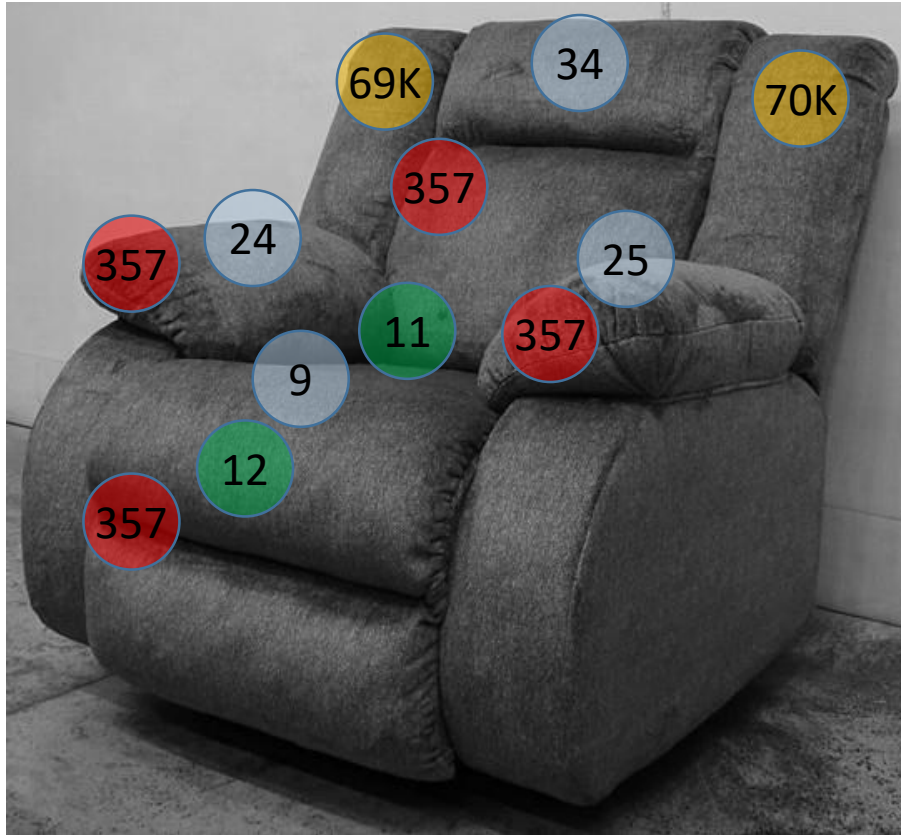

538-03-04-98

Call Out	Description
● (Red)	Blown Fiber
● (Yellow)	Cushion Chaise Pad - top Pad
● (Green)	Cushion Foam
● (Yellow)	KD Component
● (Light Blue)	Cover

Signature
DESIGN
BY **ASHLEY**®

Signature
DESIGN
BY **ASHLEY**®