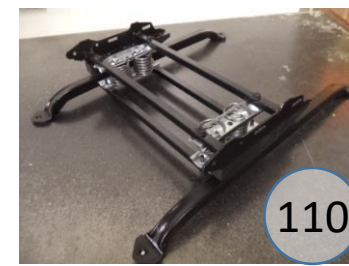

538-03-04-98

Call Out	Description
● (Red)	Blown Fiber
● (Yellow)	Cushion Chaise Pad - top Pad
● (Green)	Cushion Foam
● (Yellow)	KD Component
● (Light Blue)	Cover

Signature
DESIGN
BY **ASHLEY**®

Signature
DESIGN
BY **ASHLEY**®