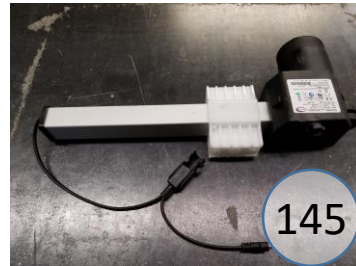

538-03-04-98

Call Out	Description
● (Red)	Blown Fiber
● (Yellow)	Cushion Chaise Pad - top Pad
● (Green)	Cushion Foam
● (Yellow)	KD Component
● (Light Blue)	Cover

Signature
DESIGN
BY **ASHLEY**®

Signature
DESIGN
BY **ASHLEY**®