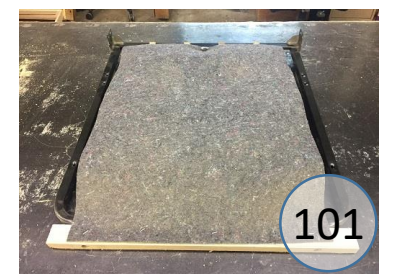

538-03-04-98

Call Out	Description
● (Red)	Blown Fiber
● (Yellow)	Cushion Chaise Pad - top Pad
● (Green)	Cushion Foam
● (Yellow)	KD Component
● (Light Blue)	Cover

Signature
DESIGN
BY **ASHLEY**®

Signature
DESIGN
BY **ASHLEY**®