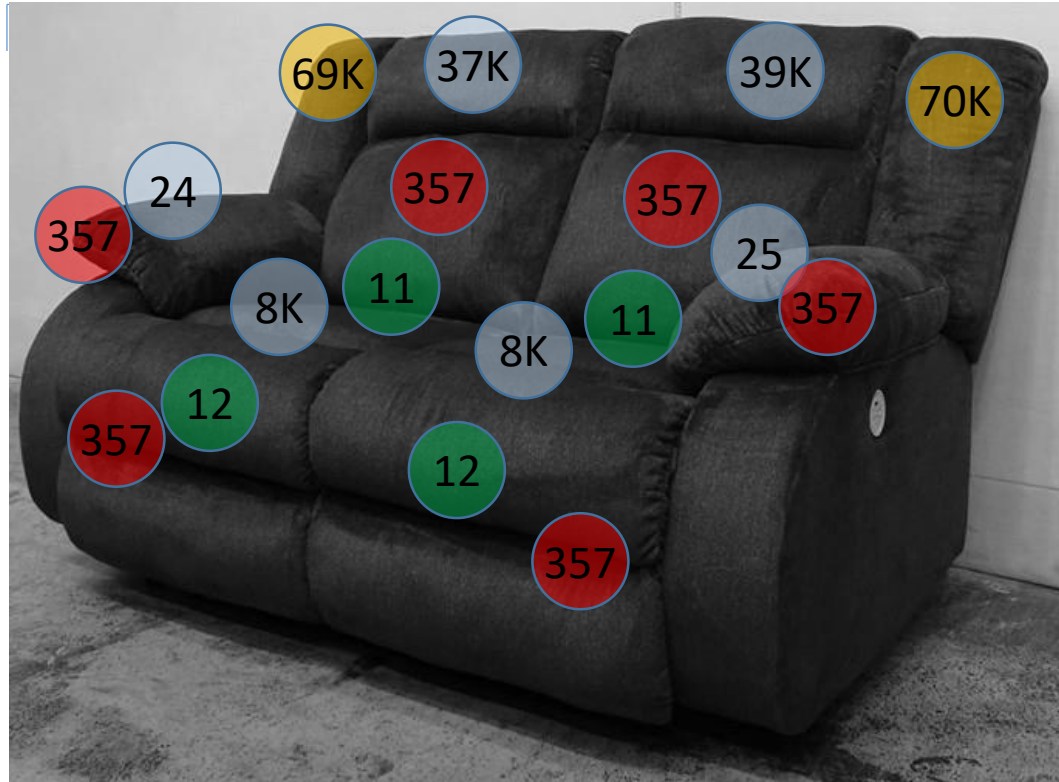

538-03-04-74

Call Out	Description
● (Red)	Blown Fiber
● (Yellow)	Cushion Chaise Pad - top Pad
● (Green)	Cushion Foam
● (Yellow)	KD Component
● (Light Blue)	Cover

Signature
DESIGN
BY **ASHLEY**®