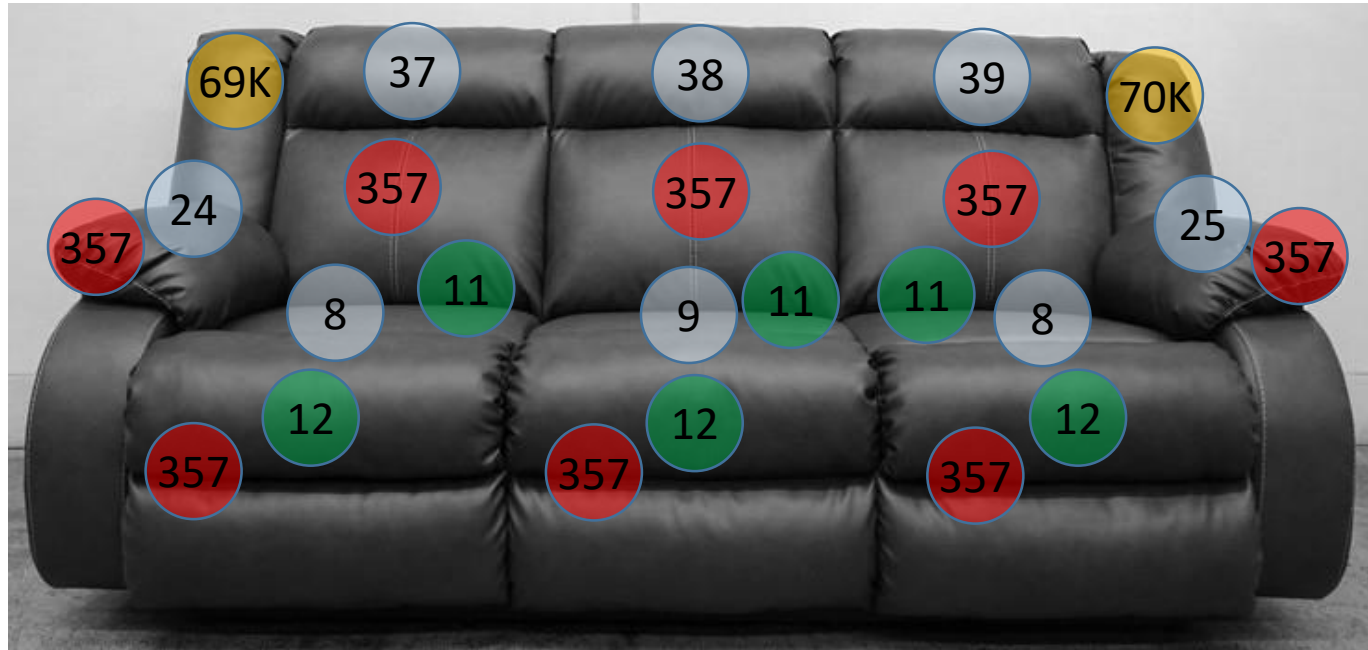

535-04-05-87

Call Out	Description
● (Red)	Blown Fiber
● (Yellow)	Cushion Chaise Pad - top Pad
● (Green)	Cushion Foam
● (Yellow)	KD Component
● (Blue)	Cover

Signature
DESIGN
BY **ASHLEY**®

Signature
DESIGN
BY **ASHLEY**®