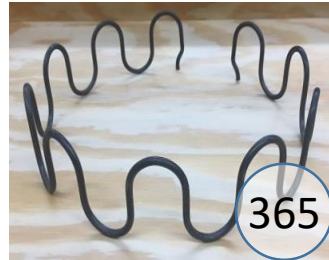

535-04-05-87

Call Out	Description
● (Red)	Blown Fiber
● (Yellow)	Cushion Chaise Pad - top Pad
● (Green)	Cushion Foam
● (Yellow)	KD Component
● (Blue)	Cover

Signature
DESIGN
BY **ASHLEY**®

Signature
DESIGN
BY **ASHLEY**®