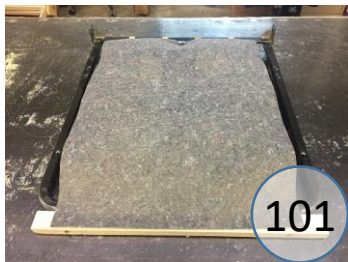

535-04-05-87

Call Out	Description
● (Red)	Blown Fiber
● (Yellow)	Cushion Chaise Pad - top Pad
● (Green)	Cushion Foam
● (Yellow)	KD Component
● (Blue)	Cover

Signature
DESIGN
BY **ASHLEY**®

Signature
DESIGN
BY **ASHLEY**®