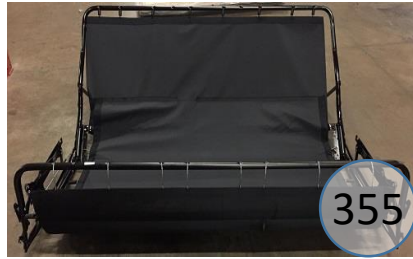

# 940-02-03-70

Call Out	Description
● (Red)	Blown Fiber
● (Yellow)	Cushion Chaise Pad - top Pad
● (Green)	Cushion Foam
● (Yellow)	KD Component
● (Blue)	Cover

*Signature*  
DESIGN  
BY **ASHLEY**®

46

361

499

400

432

562

356

472

355

*Signature*  
DESIGN  
BY **ASHLEY**®

**940 SECTIONAL  
DIMENSIONS  
2 PIECE  
CONFIGUARTION**