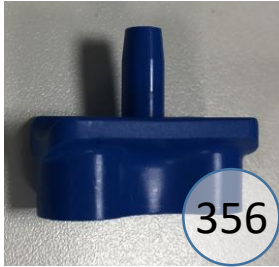

# 940-02-03-70

Call Out	Description
● (Red)	Blown Fiber
● (Yellow)	Cushion Chaise Pad - top Pad
● (Green)	Cushion Foam
● (Yellow)	KD Component
● (Blue)	Cover

*Signature*  
DESIGN  
BY **ASHLEY**®

46

361

499

400

432

562

356

472

355

*Signature*  
DESIGN  
BY **ASHLEY**®

**940 SECTIONAL  
DIMENSIONS  
2 PIECE  
CONFIGUARTION**