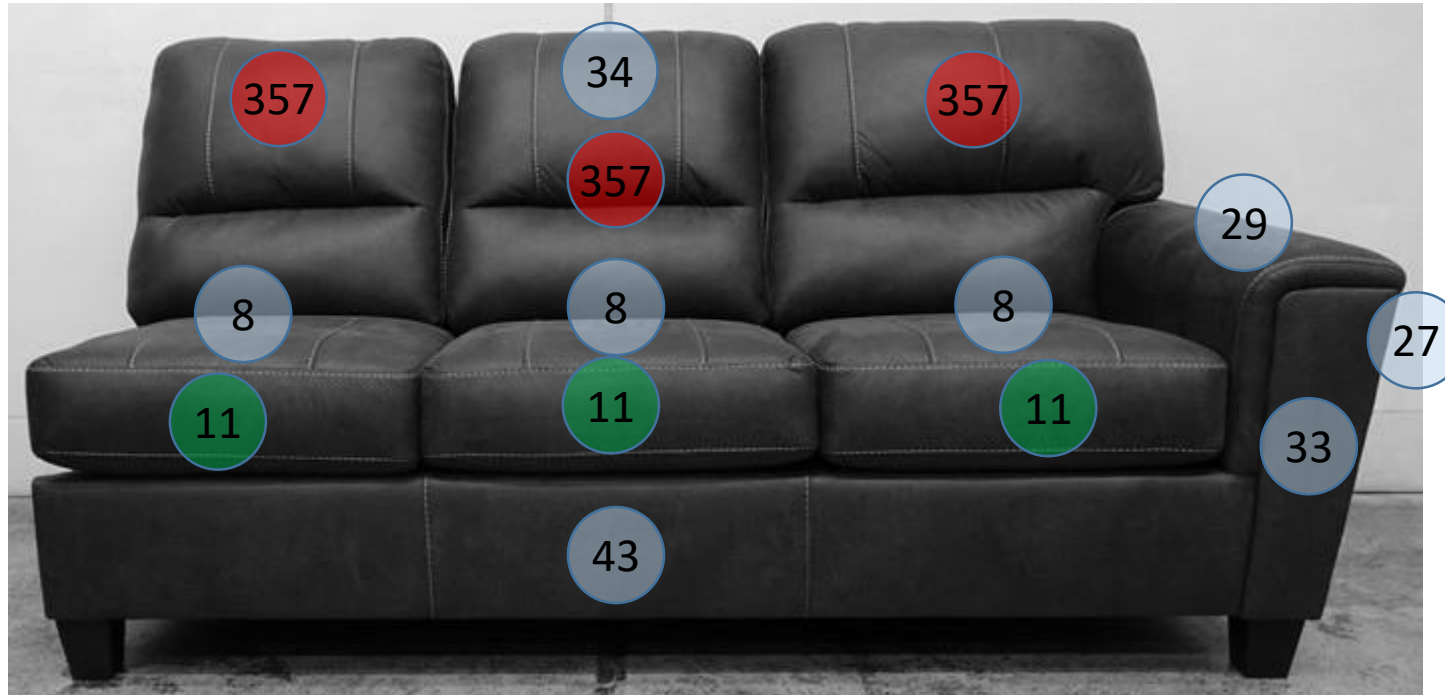

# 940-02-03-70

Call Out	Description
● (Red)	Blown Fiber
● (Yellow)	Cushion Chaise Pad - top Pad
● (Green)	Cushion Foam
● (Yellow)	KD Component
● (Blue)	Cover

*Signature*  
DESIGN  
BY **ASHLEY**®

46

361

499

400

432

562

356

472

355

*Signature*  
DESIGN  
BY **ASHLEY**®

**940 SECTIONAL  
DIMENSIONS  
2 PIECE  
CONFIGUARTION**