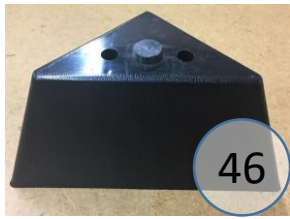

872-13-14-83

Call Out	Description
●	Blown Fiber
●	Cushion Chaise Pad - top Pad
●	Cushion Foam
●	KD Component
●	Cover

For more RPs' information, please see the following page.

**872 SECTIONAL
DIMENSIONS
2 PIECE
CONFIGURATION**