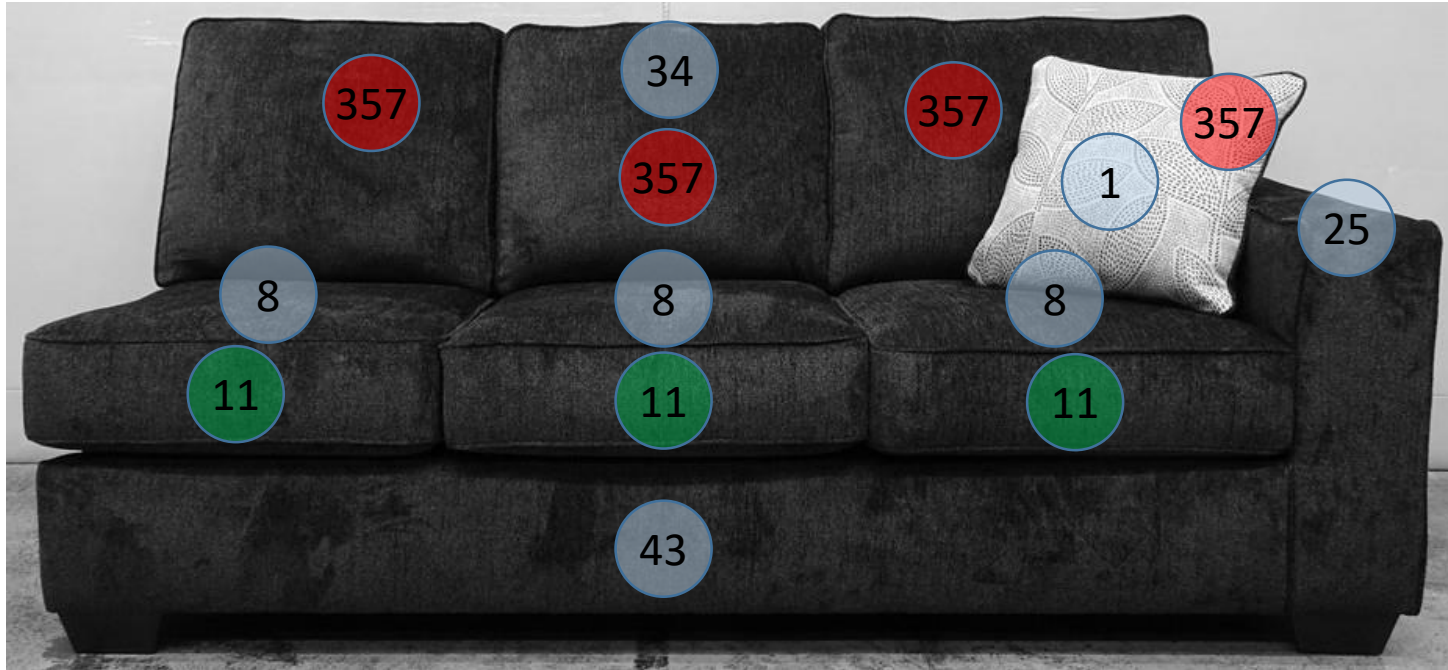

872-13-14-83

Call Out	Description
●	Blown Fiber
●	Cushion Chaise Pad - top Pad
●	Cushion Foam
●	KD Component
●	Cover

For more RPs' information, please see the following page.

**872 SECTIONAL
DIMENSIONS
2 PIECE
CONFIGURATION**