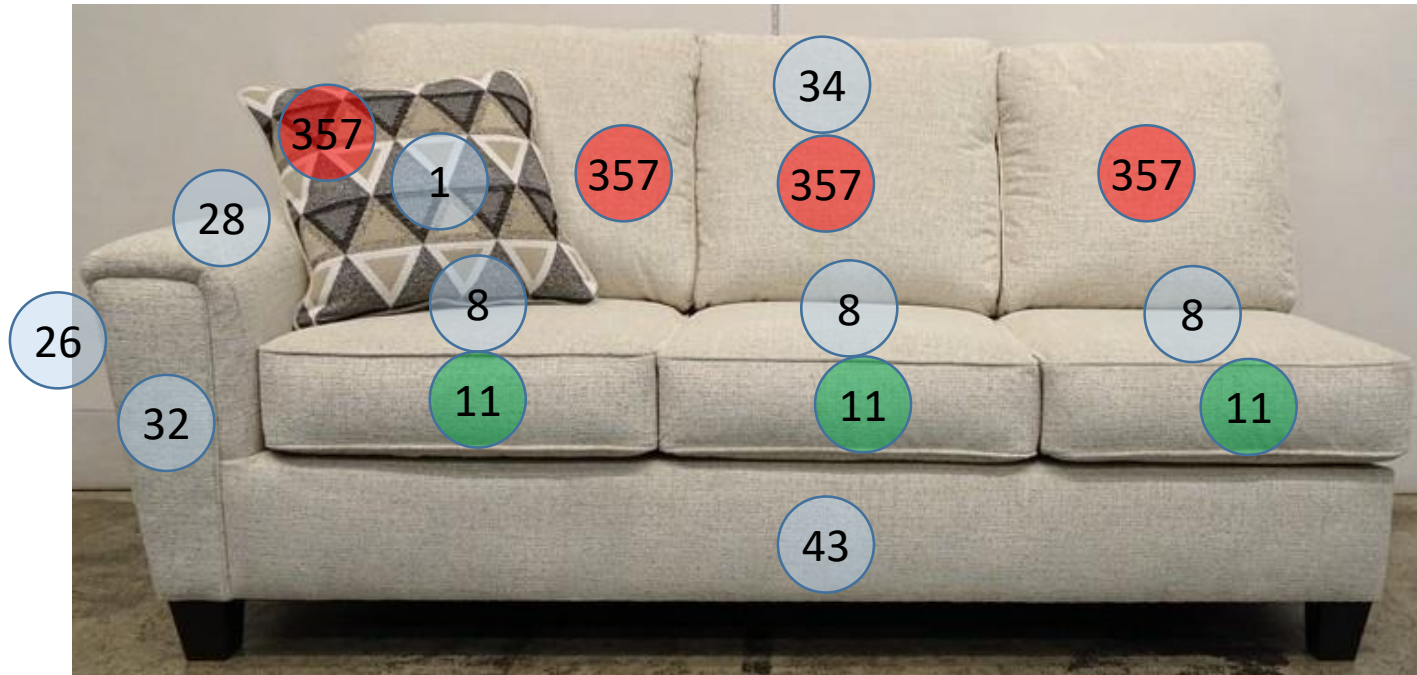

8390469

Call Out	Description
● (Red)	Blown Fiber
● (Yellow)	Cushion Chaise Pad - top Pad
● (Green)	Cushion Foam
● (Yellow)	KD Component
● (Blue)	Cover

Signature
DESIGN
BY **ASHLEY**®

46

361

499

400

562

432

472

355

Signature
DESIGN
BY **ASHLEY**®

**839 SECTIONAL
DIMENSIONS
2 PIECE
CONFIGURATION**