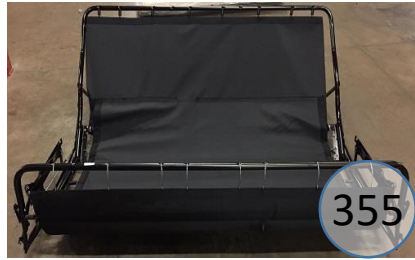

8390469

Call Out	Description
● (Red)	Blown Fiber
● (Yellow)	Cushion Chaise Pad - top Pad
● (Green)	Cushion Foam
● (Yellow)	KD Component
● (Blue)	Cover

Signature
DESIGN
BY **ASHLEY**®

46

361

499

400

562

432

472

355

Signature
DESIGN
BY **ASHLEY**®

**839 SECTIONAL
DIMENSIONS
2 PIECE
CONFIGURATION**