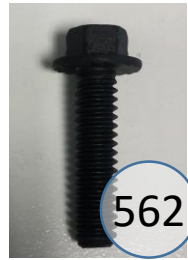

8390469

Call Out	Description
● (Red)	Blown Fiber
● (Yellow)	Cushion Chaise Pad - top Pad
● (Green)	Cushion Foam
● (Yellow)	KD Component
● (Blue)	Cover

Signature
DESIGN
BY **ASHLEY**®

46

361

499

400

562

432

472

355

Signature
DESIGN
BY **ASHLEY**®

**839 SECTIONAL
DIMENSIONS
2 PIECE
CONFIGURATION**