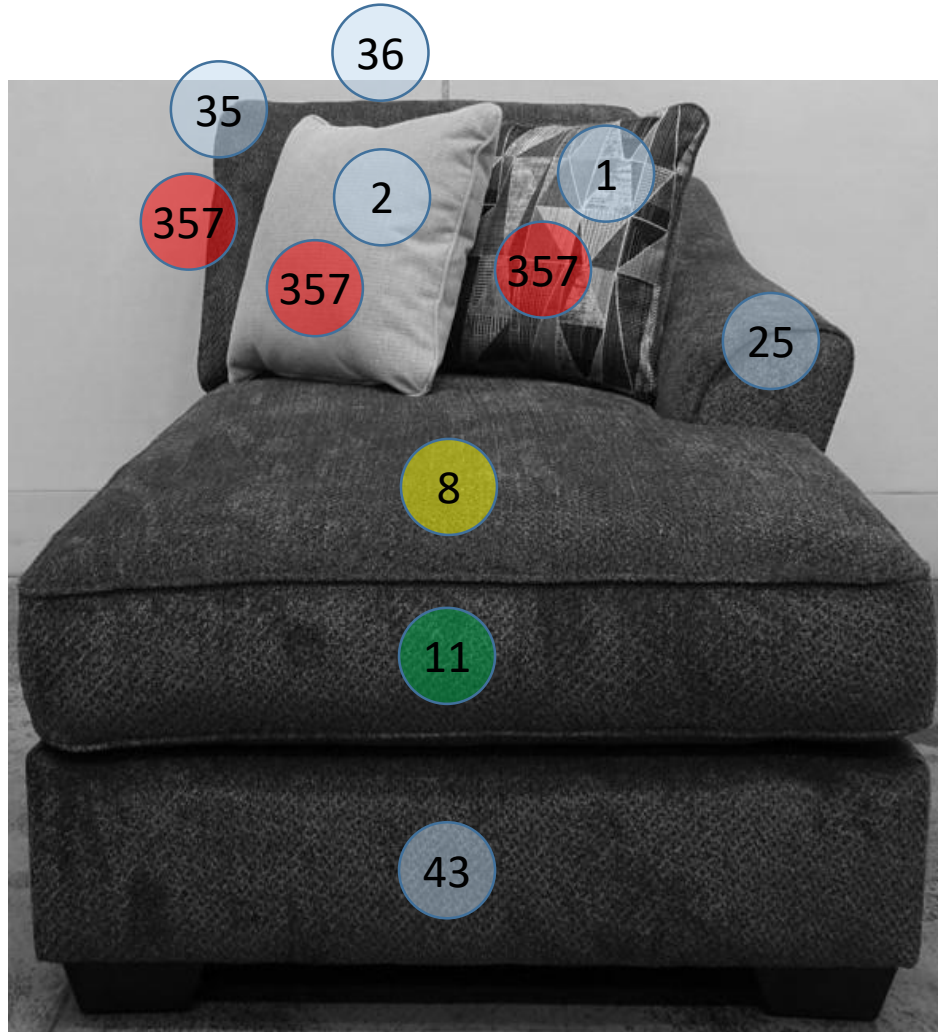

9110217

Call Out	Description
●	Blown Fiber
●	Cushion Chaise Pad - top Pad
●	Cushion Foam
●	KD Component
●	Cover

9110217

911

Sectional Dimensions

3 Piece Configuration