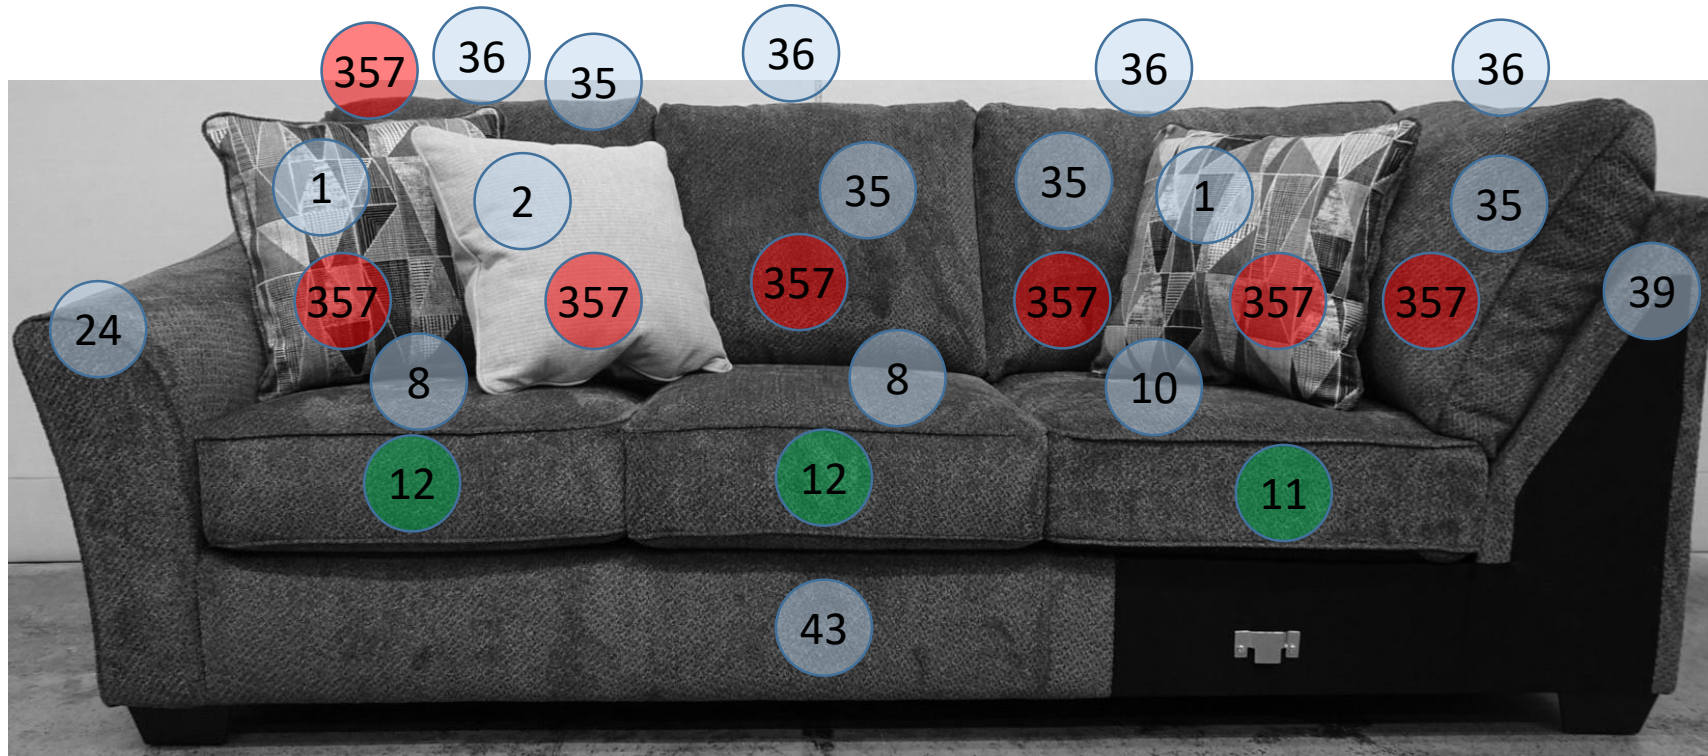

9110248

Call Out	Description
● (Red)	Blown Fiber
● (Yellow)	Cushion Chaise Pad - top Pad
● (Green)	Cushion Foam
● (Yellow)	KD Component
● (Blue)	Cover

9110248

911

Sectional Dimensions

3 Piece Configuration