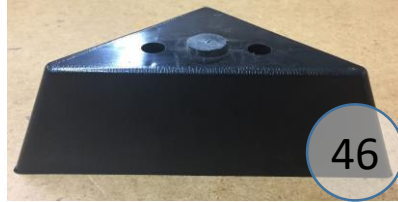

9110248

Call Out	Description
● (Red)	Blown Fiber
● (Yellow)	Cushion Chaise Pad - top Pad
● (Green)	Cushion Foam
● (Yellow)	KD Component
● (Blue)	Cover

9110248

911

Sectional Dimensions

3 Piece Configuration