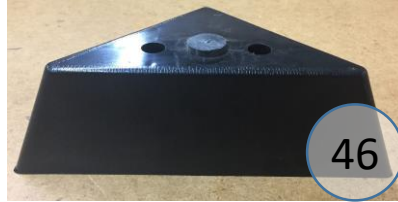

9110249

Call Out	Description
●	Blown Fiber
●	Cushion Chaise Pad - top Pad
●	Cushion Foam
●	KD Component
●	Cover

9110249

911

Sectional Dimensions

3 Piece Configuration