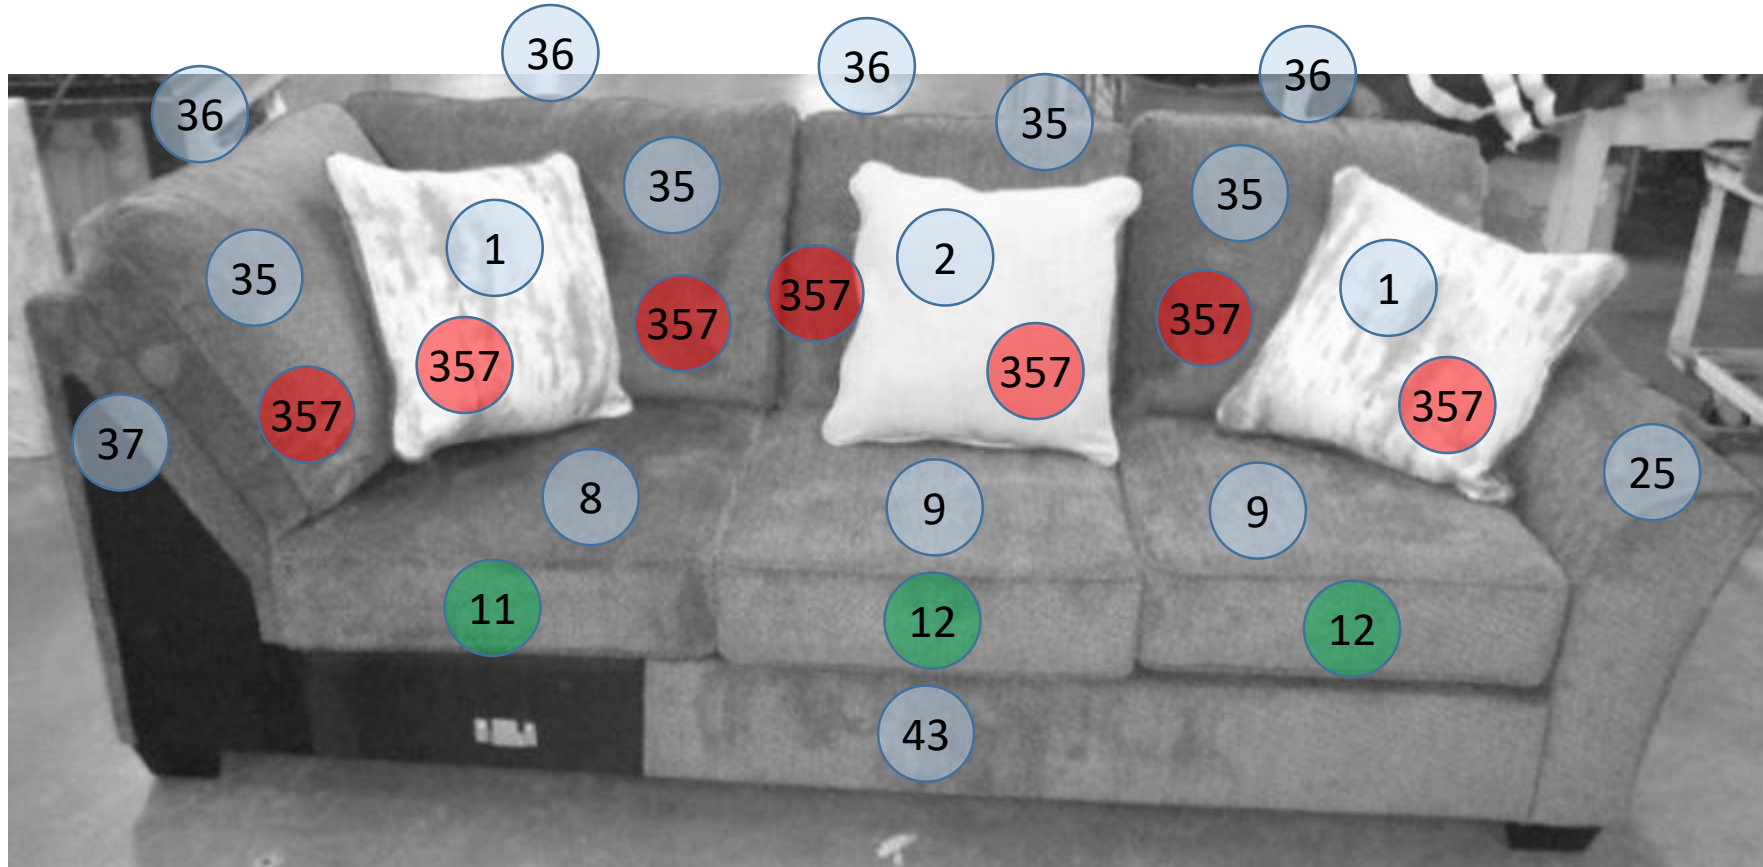

9110249

Call Out	Description
●	Blown Fiber
●	Cushion Chaise Pad - top Pad
●	Cushion Foam
●	KD Component
●	Cover

9110249

911

Sectional Dimensions

3 Piece Configuration