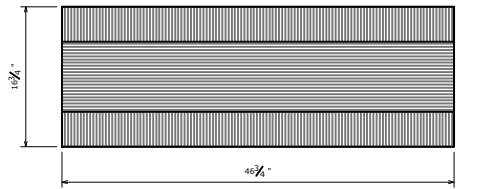

# Arcadia Occasional Tables Product Sheet

SKU#	DESCRIPTION	PRODUCT DIMENSIONS		
		W	D	H
ZARC-4300	Arcadia Sofa Table	48"	18"	29 1/2"
ZARC-4200	Arcadia Cocktail Table	48"	28"	18"
ZARC-4100	Arcadia End Table	24"	24"	24"

MATERIALS LIST	
NO.	DESCRIPTION
01	Poplar Solid
02	MDF with Oak Veneer
03	PB with Oak Veneer
04	Metal

ZARC-4300 Arcadia Sofa Table

ZARC-4200 Arcadia Cocktail Table

ZARC-4100 Arcadia End Table