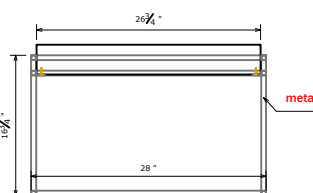

ZARC-4200 Arcadia Cocktail Table