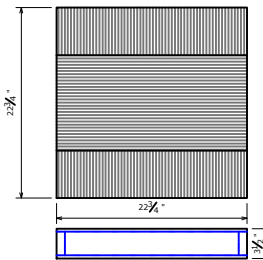

Arcadia Occasional Tables Product Sheet

SKU#	DESCRIPTION	PRODUCT DIMENSIONS		
		W	D	H
ZARC-4300	Arcadia Sofa Table	48"	18"	29 1/2"
ZARC-4200	Arcadia Cocktail Table	48"	28"	18"
ZARC-4100	Arcadia End Table	24"	24"	24"

MATERIALS LIST	
NO.	DESCRIPTION
01	Poplar Solid
02	MDF with Oak Veneer
03	PB with Oak Veneer
04	Metal

ZARC-4300 Arcadia Sofa Table