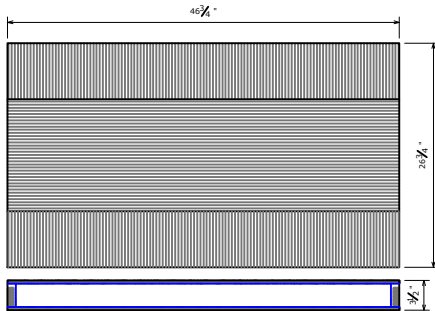

ZARC-4300 Arcadia Sofa Table