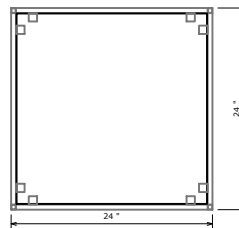

ZARC-4100 Arcadia End Table