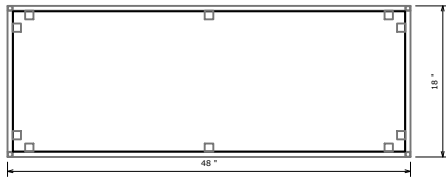

Arcadia Occasional Tables Product Sheet

SKU#	DESCRIPTION	PRODUCT DIMENSIONS		
		W	D	H
ZARC-4300	Arcadia Sofa Table	48"	18"	29 1/2"
ZARC-4200	Arcadia Cocktail Table	48"	28"	18"
ZARC-4100	Arcadia End Table	24"	24"	24"

MATERIALS LIST	
NO.	DESCRIPTION
01	Poplar Solid
02	MDF with Oak Veneer
03	PB with Oak Veneer
04	Metal

ZARC-4300 Arcadia Sofa Table