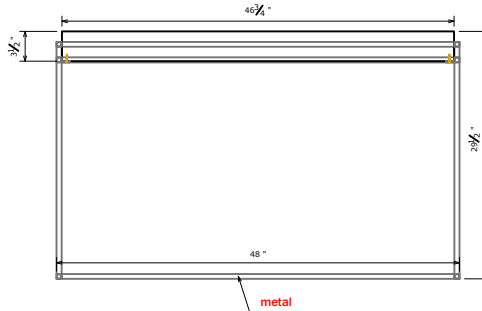

Arcadia Occasional Tables Product Sheet

SKU#	DESCRIPTION	PRODUCT DIMENSIONS		
		W	D	H
ZARC-4300	Arcadia Sofa Table	48"	18"	29 1/2"
ZARC-4200	Arcadia Cocktail Table	48"	28"	18"
ZARC-4100	Arcadia End Table	24"	24"	24"

MATERIALS LIST	
NO.	DESCRIPTION
01	Poplar Solid
02	MDF with Oak Veneer
03	PB with Oak Veneer
04	Metal

ZARC-4300 Arcadia Sofa Table