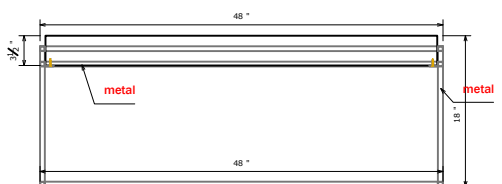

# Arcadia Occasional Tables Product Sheet

SKU#	DESCRIPTION	PRODUCT DIMENSIONS		
		W	D	H
ZARC-4300	Arcadia Sofa Table	48"	18"	29 1/2"
ZARC-4200	Arcadia Cocktail Table	48"	28"	18"
ZARC-4100	Arcadia End Table	24"	24"	24"

MATERIALS LIST	
NO.	DESCRIPTION
01	Poplar Solid
02	MDF with Oak Veneer
03	PB with Oak Veneer
04	Metal

ZARC-4300 Arcadia Sofa Table

ZARC-4200 Arcadia Cocktail Table

ZARC-4100 Arcadia End Table