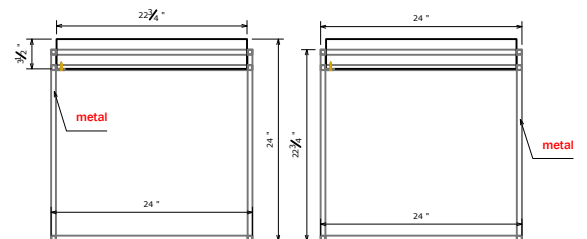

ZARC-4100 Arcadia End Table