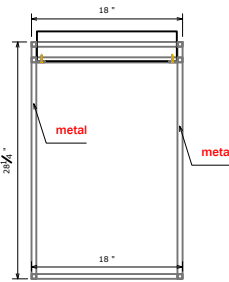

Arcadia Occasional Tables Product Sheet

SKU#	DESCRIPTION	PRODUCT DIMENSIONS		
		W	D	H
ZARC-4300	Arcadia Sofa Table	48"	18"	29 1/2"
ZARC-4200	Arcadia Cocktail Table	48"	28"	18"
ZARC-4100	Arcadia End Table	24"	24"	24"

MATERIALS LIST	
NO.	DESCRIPTION
01	Poplar Solid
02	MDF with Oak Veneer
03	PB with Oak Veneer
04	Metal

ZARC-4300 Arcadia Sofa Table