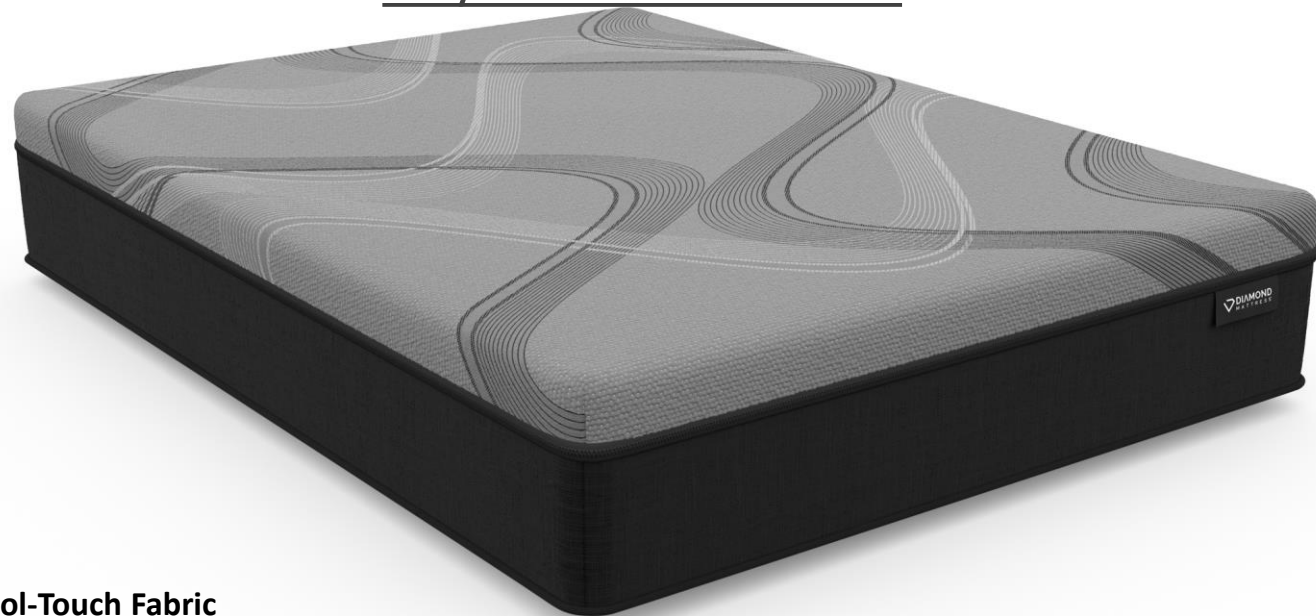

Onyx Ice All Foam 14"

14" Waterfall Top Medium

Size	Price	MAP
Twin	\$623	\$1,699
Twin XL	\$649	\$1,799
Full	\$760	\$2,099
Queen	\$813	\$2,299
King	\$1,009	\$2,899

14" Waterfall Top Firm

Size	Price	MAP
Twin	\$623	\$1,699
Twin XL	\$649	\$1,799
Full	\$760	\$2,099
Queen	\$813	\$2,299
King	\$1,009	\$2,899

- **Cool-Touch Fabric**
Special conductive yarns actively move heat through the fabric to maintain a cool, comfortable sleeping environment all night long
- **Graphene Memory Ice**
Regulates temperature for deeper sleep by drawing excess heat away from your body while absorbing pressure so you can sleep undisturbed without tossing and turning
- **Graphene Memory Foam**
Highly conductive graphite memory foam offers cool and supportive sleep with little to no motion transfer
- **Hi-Definition Transition Layer**
Enhances the buoyant, weightless feel of the mattress
- **High Density Orthopedic Support Core**
Pressure relief and contouring is delivered with our stable high density, Certipur-US certified foam core to provide support and comfort.