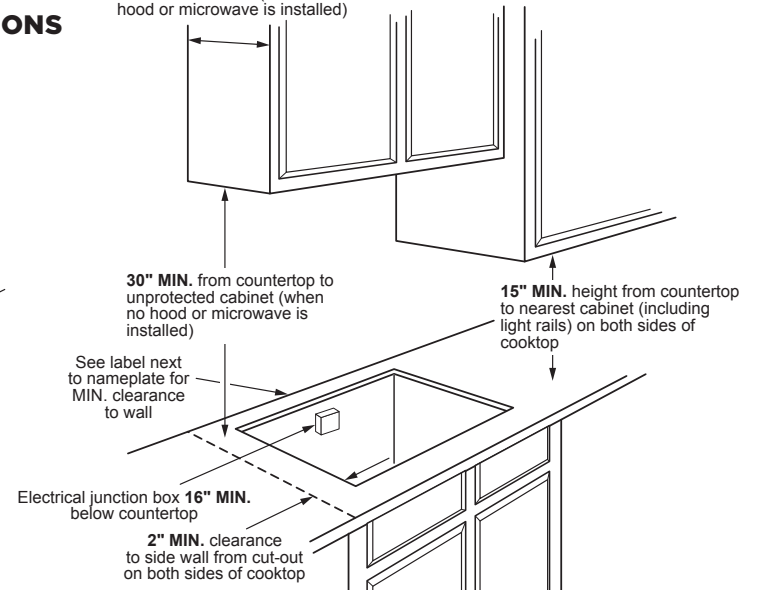

PP9036DJ

GE Profile™ 36" Built-In Touch-Control Cooktop

DIMENSIONS AND INSTALLATION INFORMATION (IN INCHES)

IMPORTANT: Requires a 5" free area between the bottom of the cooktop to any combustible material, i.e., shelving. Free area not required when installing wall oven underneath cooktop. Refer to installation instructions. Requires a 15" minimum from cooktop to adjacent overhead cabinets. Units are furnished with a 48" flexible armored cable.

NOTE: 36" Ribbon cooktops are approved for use over select GE 30" Single Wall Ovens and Warming Drawers. Refer to cooktop and wall oven/warming drawer installation instructions packed with product for current dimensional data. If installed with a GE Telescopic Downdraft System, consult both the cooktop and downdraft installation instructions packed with product before installing. Cooktop gas/electric supply may need to be re-routed to install downdraft. The countertop cutout requires 23-1/2" minimum flat countertop surface and 25" minimum total countertop depth. In addition, other clearances to front edge of the countertop must be considered. **Before installing, consult installation instructions packed with product for current dimensional data.**

APPROXIMATE COOKING DIMENSIONS

To insure accuracy, it is best to make a template when cutting the opening in the counter

13" MAX. depth of unprotected overhead cabinets (when no hood or microwave is installed)