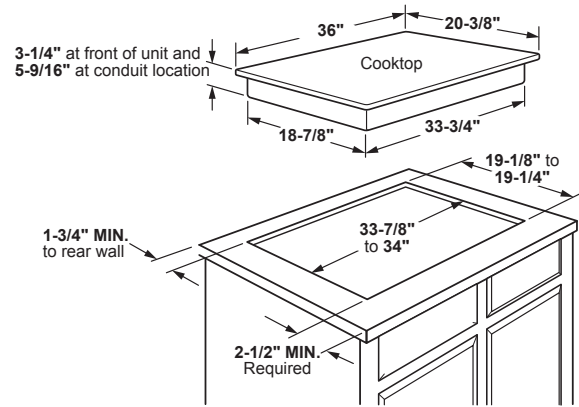

PP9036DJ

GE Profile™ 36" Built-In Touch-Control Cooktop

DIMENSIONS AND INSTALLATION INFORMATION (IN INCHES)

IMPORTANT: Requires a 5" free area between the bottom of the cooktop to any combustible material, i.e., shelving. Free area not required when installing wall oven underneath cooktop. Refer to installation instructions. Requires a 15" minimum from cooktop to adjacent overhead cabinets. Units are furnished with a 48" flexible armored cable.

NOTE: 36" Ribbon cooktops are approved for use over select GE 30" Single Wall Ovens and Warming Drawers. Refer to cooktop and wall oven/warming drawer installation instructions packed with product for current dimensional data. If installed with a GE Telescopic Downdraft System, consult both the cooktop and downdraft installation instructions packed with product before installing. Cooktop gas/electric supply may need to be re-routed to install downdraft. The countertop cutout requires 23-1/2" minimum flat countertop surface and 25" minimum total countertop depth. In addition, other clearances to front edge of the countertop must be considered. **Before installing, consult installation instructions packed with product for current dimensional data.**

APPROXIMATE COOKING DIMENSIONS

To insure accuracy, it is best to make a template when cutting the opening in the counter

13" MAX. depth of unprotected overhead cabinets (when no hood or microwave is installed)