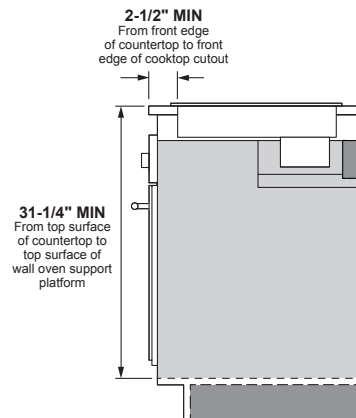

PP9036DJ

GE Profile™ 36" Built-In Touch-Control Cooktop

DIMENSIONS AND INSTALLATION INFORMATION (IN INCHES)

IMPORTANT: Requires a 5" free area between the bottom of the cooktop to any combustible material, i.e., shelving. Free area not required when installing wall oven underneath cooktop. Refer to installation instructions. Requires a 15" minimum from cooktop to adjacent overhead cabinets. Units are furnished with a 48" flexible armored cable.

NOTE: 36" Ribbon cooktops are approved for use over select GE 30" Single Wall Ovens and Warming Drawers. Refer to cooktop and wall oven/warming drawer installation instructions packed with product for current dimensional data. If installed with a GE Telescopic Downdraft System, consult both the cooktop and downdraft installation instructions packed with product before installing. Cooktop gas/electric supply may need to be re-routed to install downdraft. The countertop cutout requires 23-1/2" minimum flat countertop surface and 25" minimum total countertop depth. In addition, other clearances to front edge of the countertop must be considered. **Before installing, consult installation instructions packed with product for current dimensional data.**

APPROXIMATE COOKING DIMENSIONS

To insure accuracy, it is best to make a template when cutting the opening in the counter

13" MAX. depth of unprotected overhead cabinets (when no hood or microwave is installed)

INSTALLATION ABOVE A WALL OVEN

VOLTAGE (60HZ AC)	240V	208V
CONNECTED LOAD (MAX.)	9.6kW	7.2kW
CURRENT DRAW (MAX.)	40.0 Amps	34.7 Amps
RECOMMENDED CIRCUIT BREAKER†	40 Amps	40 Amps

†NOTE: Check local codes for required breaker size.