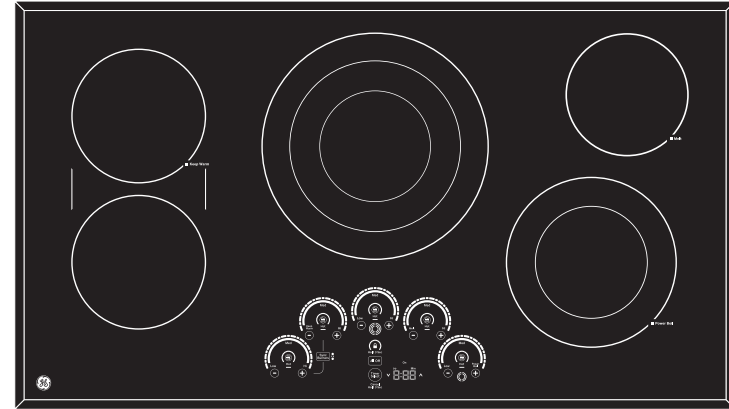

Custom settings

Keep warm setting

Fit Guarantee

Model PP9036DJBB – Black on black

***OPTIONAL STAINLESS STEEL CLAD ALUMINUM GRIDDLE**

Achieve even results with this lightweight griddle, tailored to fit GE SyncBurners. Order part number JXGRIDL1 from your GE Dealer.