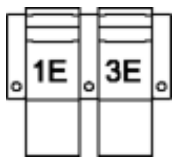

POPULAR CONFIGURATIONS

1E/3E
71 x 41"
181 x 105 cm