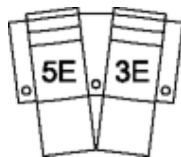

**5E LHF Power Recliner w/ RHF Wedge Arm**  
40 x 42 x 43"  
102 x 107 x 110 cm  
IA: 23" / 59 cm

**6E RHF Power Recliner w/ LHF Wedge Arm**  
40 x 42 x 43"  
102 x 107 x 110 cm  
IA: 23" / 59 cm

**7E RHF Wedge Arm Power Recliner**  
34 x 42 x 43"  
87 x 107 x 110 cm

**8E Armless Power Recliner**  
23 x 42 x 43"  
59 x 107 x 110 cm

**9E LHF Wedge Arm Power Recliner**  
34 x 42 x 43"  
87 x 107 x 110 cm

## POPULAR CONFIGURATIONS

**1E/3E**  
62 x 42"  
158 x 107 cm

**5E/3E**  
73 x 72"  
186 x 183 cm

**1E/3E/3E**  
90 x 42"  
229 x 107 cm

**5E/7E/3E**  
109 x 75"  
277 x 191 cm

SKU 4R/4E and 8R/8E are intended to only be used adjacent to skus with arms. If connected to an armless side, there could be gaps.

## DIMENSIONS

Seat Depth: 21" / 53 cm  
Seat Height: 21" / 52 cm  
Arm Depth: 36" / 90 cm  
Arm Height: 25" / 64 cm  
Reclined Depth: 70" / 177 cm

Dimensions shown as Width x Depth x Height.

Dimensions are correct at the time of printing and are subject to change without notice. Actual measurements for each item may vary from what is shown here. Please allow up to a +/- 1 inch difference. Availability may vary by region.