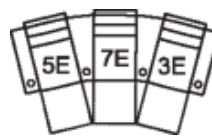

## POPULAR CONFIGURATIONS

**1E/3E**  
62 x 42"  
158 x 107 cm

**5E/3E**  
73 x 72"  
186 x 183 cm

**1E/3E/3E**  
90 x 42"  
229 x 107 cm

**5E/7E/3E**  
109 x 75"  
277 x 191 cm

SKU 4R/4E and 8R/8E are intended to only be used adjacent to skus with arms. If connected to an armless side, there could be gaps.

## DIMENSIONS

Seat Depth: 21" / 53 cm  
Seat Height: 21" / 52 cm  
Arm Depth: 36" / 90 cm  
Arm Height: 25" / 64 cm  
Reclined Depth: 70" / 177 cm

Dimensions shown as Width x Depth x Height.

Dimensions are correct at the time of printing and are subject to change without notice. Actual measurements for each item may vary from what is shown here. Please allow up to a +/- 1 inch difference. Availability may vary by region.