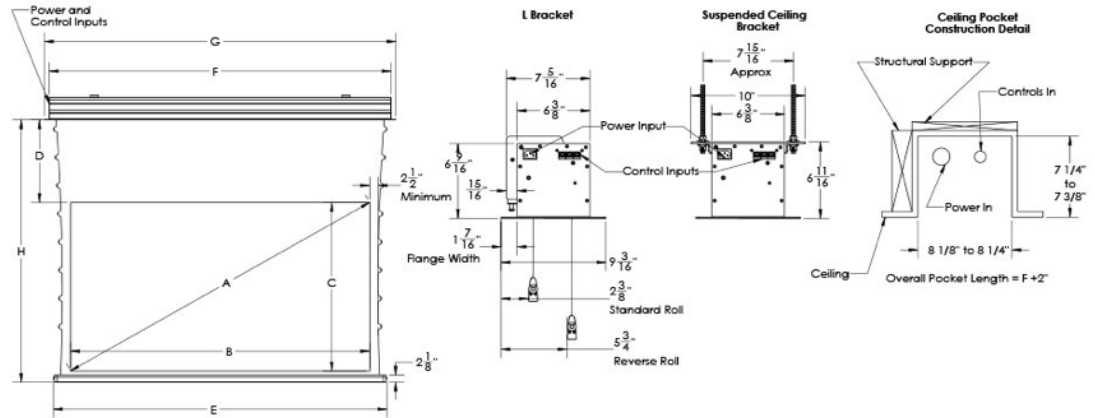

CinemaScope (2:35:1) Format Dimensions (External)

Viewing Area H x W (C X B)		Standard Diagonal (A)		Overall Width (G)		Approx. Ship. Wt.	
in.	cm.	in.	cm.	in.	cm.	Lbs.	Kg
31" X 74"	80 X 187	80"	203	96"	244	98	44
36" X 85"	91 X 215	92"	234	107"	272	109	49
39" X 92"	99 X 234	100"	254	115"	291	116	53
42" X 98"	105 X 248	106"	269	120"	305	121	55
43" X 101"	109 X 257	110"	279	124"	314	125	57
47" X 110"	119 X 281	120"	305	133"	338	135	61
52" X 122"	132 X 311	133"	338	145"	368	166	75
63" X 147"	159 X 374	160"	406	170"	431	198	90
76" X 178"	192 X 451	180"	457	188"	478	221	100
90" X 212"	229 X 538	200"	508	207"	525	241	109

PRODUCT NOTES

- All screens standard with 24" black drop at the top. Extra drop is available, however may alter case dimensions.
- Aspect ratios Available: 16:9, 16:10, 2:35:1
- All screens standard with wall switch, IR Remote, and low voltage trigger.
- Available in 1" increments.
- For dimensions not listed, please see our online screen calculator. <http://www.screeninnovations.com/tools/screen-calculator/>

MATERIAL INFORMATION

- All surfaces will be seamless.
- Maestro materials will come with removable black woven backer.

WHEN ORDERING, MARK APPROPRIATE SELECTIONS

1. Select Size from Charts.
2. Select Screen Material:
 - Slate .8 (4K)
 - Pure Gray .85 (8K)
 - Slate 1.2 (4K)
 - Maestro Gray .85 (4K)
 - Pure White 1.3 (8K)
 - Maestro White 1.1 (4K)
3. Select Optional Accessories
 - Black Fascia Color (External Only)
 - 36" Black-drop
 - 48" Black-drop
 - RS232/485 Control & Cable
 - RF Control & Receiver
 - Suspended Ceiling Bracket (Flush Mount Only)
 - Pigtail
 - 220v Motor
 - Orientation B (Reverse Roll/Standard View)
 - Orientation C (Standard Roll/Reverse View)
 - Orientation D (Reverse Roll/Reverse View)