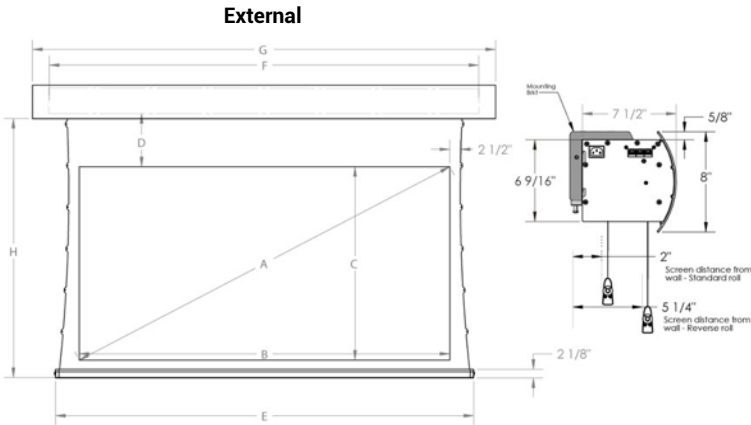

PRODUCT NOTES

- All screens standard with 24" black drop at the top. Extra drop is available, however may alter case dimensions.
- Aspect ratios Available: 16:9, 16:10, 2:35:1
- All screens standard with wall switch, IR Remote, and low voltage trigger.
- Available in 1" increments.
- For dimensions not listed, please see our online screen calculator. <http://www.screeninnovations.com/tools/screen-calculator/>

MATERIAL INFORMATION

- All surfaces will be seamless.
- Maestro materials will come with removable black woven backer.

WHEN ORDERING, MARK APPROPRIATE SELECTIONS

1. Select Size from Charts.
2. Select Screen Material:
  - ☐ Slate .8 (4K)
  - ☐ Pure Gray .85 (8K)
  - ☐ Slate 1.2 (4K)
  - ☐ Maestro Gray .85 (4K)
  - ☐ Pure White 1.3 (8K)
  - ☐ Maestro White 1.1 (4K)
3. Select Optional Accessories
  - ☐ Black Fascia Color (External Only)
  - ☐ 36" Black-drop
  - ☐ 48" Black-drop
  - ☐ RS232/485 Control & Cable
  - ☐ RF Control & Receiver
  - ☐ Suspended Ceiling Bracket (Flush Mount Only)
  - ☐ Pigtail
  - ☐ 220v Motor
  - ☐ Orientation B (Reverse Roll/Standard View)
  - ☐ Orientation C (Standard Roll/Reverse View)
  - ☐ Orientation D (Reverse Roll/Reverse View)

Project Name: _____

Architect: _____

Contractor: _____ Phone _____

Reseller: _____ Phone _____