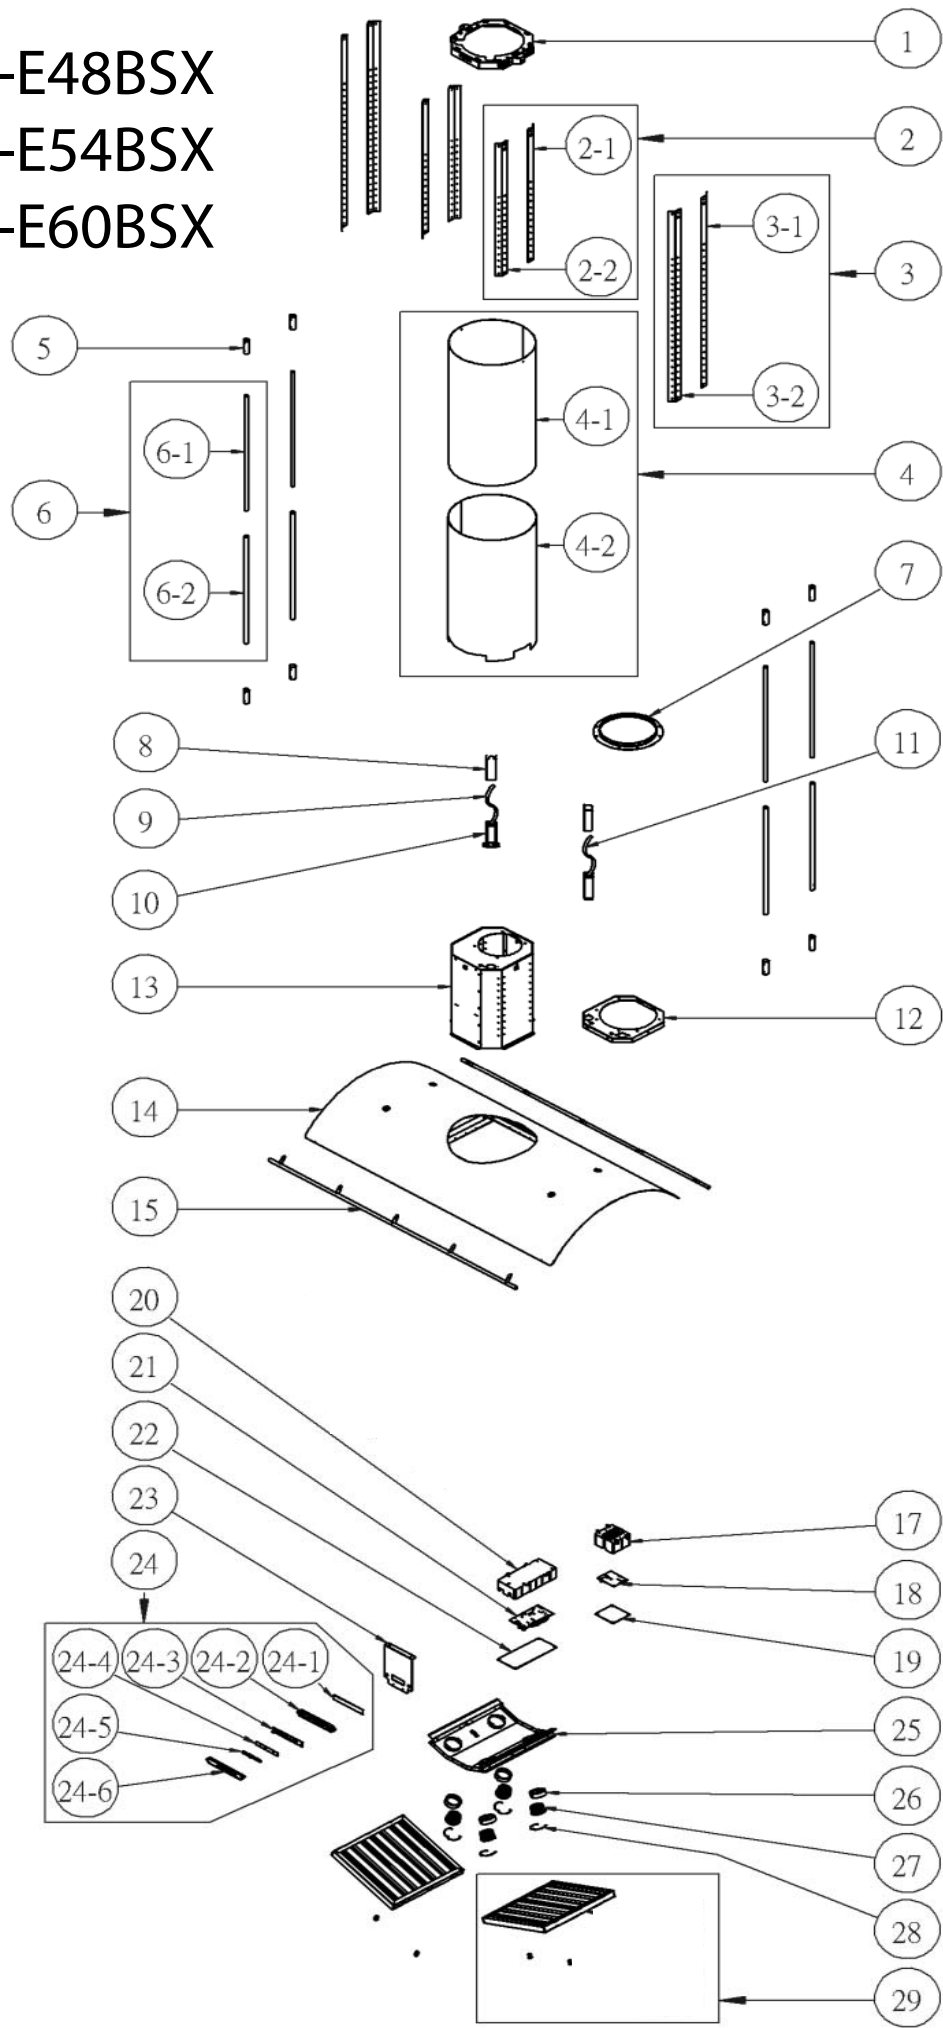

CTP-E48BSX
CTP-E54BSX
CTP-E60BSX

CTP-E48BSX, CTP-E54BSX, CTP-E60BSX

Ref #	Part #	Description	Qty
1	54100012	Bracket, Ceiling	1
2	54120013	Bracket, Angle Set, Short	2
2-1	54120014	Bracket, Angle, Short (A)	2
2-2	54120015	Bracket, Angle, Short (B)	2
3	54120016	Bracket, Angle Set, Long	2
3-1	54120017	Bracket, Angle, Long (A)	2
3-2	54120018	Bracket, Angle, Long (B)	2
4	50500146	Assembly, Duct Covers	1
4-1	50050149	Duct Cover, Upper	1
4-2	50050150	Duct Cover, Lower	1
5	54050072	Coupler, Telescopic Rod	8
6	50500147	Telescopic Rod Set	4
6-1	50330008	Telescopic Rod, Upper	4
6-2	50330009	Telescopic Rod, Lower	4
7	54050050	Collar, 8" Round	1
8	56210062	Cover, Electrical Box	1
9	11030090	Wiring, Electrical	1
10	54200018	Box, Electrical	1
11	11030091	Wiring, Remote Blower	1
12	54050079	Flange, Remote Blower	1
13	56100021	Blower Housing	1
14	50300111	Canopy (48")	1
14	50300112	Canopy (54")	1
14	50300113	Canopy (60")	1
15	50320036	Utensil Rail (48")	2
15	50320037	Utensil Rail (54")	2
15	50320038	Utensil Rail (60")	2
17	56200079	Box, Component, Small	1
18	11010058	Control Board, LED Light	1
19	56210065	Cover, Component Box, Small	1
20	56200051	Box, Component, Large	1
21	11010057	Control Board, Main	1
22	52170053	Cover, Component Box, Large	1
23	54140170	Bracket, Switch	1
24	11000087	Switch Assembly	1
24-1	54190042	Plate, Switch	1