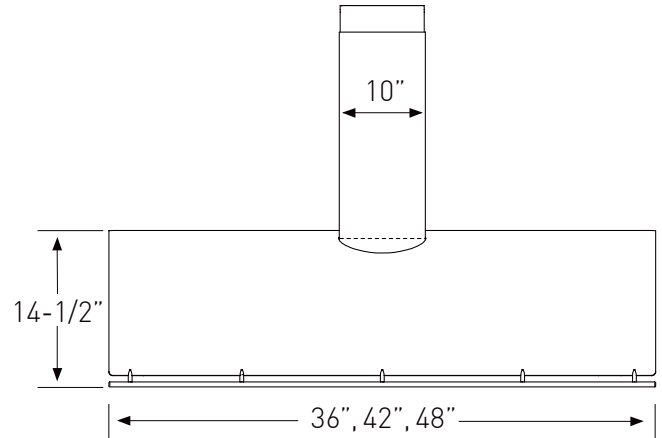

DESIGNER

OKEANITO

WALL

DESIGNER:
FU-TUNG CHENG

The perfect marriage of vision, whimsy and discipline, the Okeanito never goes unnoticed. The graceful, sweeping hood balances softness and fluidity with cool linear elements to create a timeless design. Perforated side panels allow the Okeanito to

radiate gentle ambient light, infusing its surroundings with a sense of grace and calm. Now featuring the most advanced Bloom™ HD LED light bulbs and an optional wireless RF remote control.

ZEPHYR

ZEPHYRONLINE.COM

Front