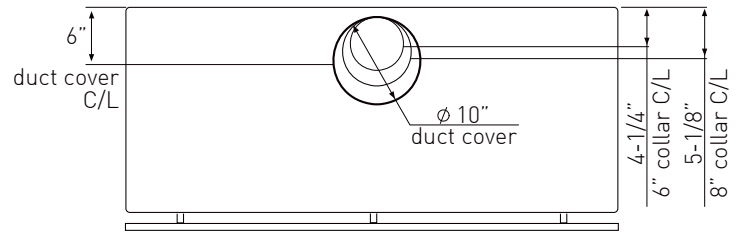

DESIGNER

OKEANITO

WALL

DESIGNER:
FU-TUNG CHENG

The perfect marriage of vision, whimsy and discipline, the Okeanito never goes unnoticed. The graceful, sweeping hood balances softness and fluidity with cool linear elements to create a timeless design. Perforated side panels allow the Okeanito to

radiate gentle ambient light, infusing its surroundings with a sense of grace and calm. Now featuring the most advanced Bloom™ HD LED light bulbs and an optional wireless RF remote control.

ZEPHYR

ZEPHYRONLINE.COM

Top