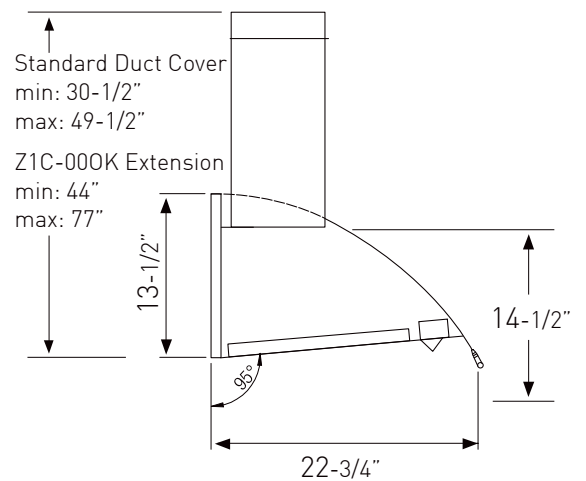

DESIGNER

OKEANITO

WALL

DESIGNER:
FU-TUNG CHENG

The perfect marriage of vision, whimsy and discipline, the Okeanito never goes unnoticed. The graceful, sweeping hood balances softness and fluidity with cool linear elements to create a timeless design. Perforated side panels allow the Okeanito to

radiate gentle ambient light, infusing its surroundings with a sense of grace and calm. Now featuring the most advanced Bloom™ HD LED light bulbs and an optional wireless RF remote control.

ZEPHYR

ZEPHYRONLINE.COM

Side