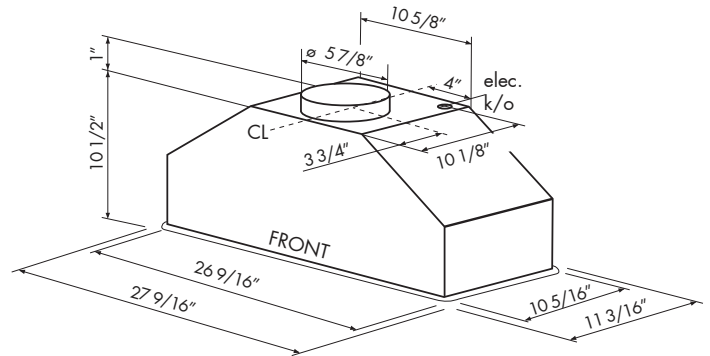

CORE

TWISTER ES

INSERT

The Twister ES, certified ENERGY STAR® power pack was designed with cost efficiency in mind for a solution that blends in anywhere. Twister ES hides the ventilation you need beneath your custom, built-in

canopy. An optional stainless steel liner extends the hood and protects your cabinetry. 290 CFM, 3-speeds, ENERGY STAR® approved. Includes energy-efficient, warm white fluorescent lighting.

ZEPHYR
ZEPHYRONLINE.COM

MODEL
Stainless Steel AK8000AS-ES

Size 27" (27-9/16")
Blower CFM (Min. - Max.) 180 - 290
Sones (Min. - Max.) 1.6 - 3.8

FEATURES

ENERGY STAR® Certified Yes
Controls Mechanical Slide
Speed Levels 3
Lighting Fluorescent, 13W x2
Dual-Level Lighting No
Filters Aluminum Mesh x1
Recirculating Option No

DUCT SPECIFICATIONS

Vertical Internal Blower 6" Round
Horizontal Internal Blower NA
AC POWER 120V, 60Hz at Max. 1.2A

OPTIONAL ACCESSORIES

30" Liner (17-1/2" - 20-1/2" Depth) AK0800AS
36" Liner (17-1/2" - 20-1/2" Depth) AK0836AS