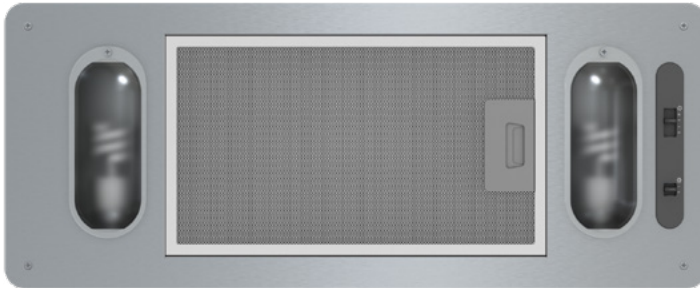

CORE

TWISTER ES

INSERT

The Twister ES, certified ENERGY STAR® power pack was designed with cost efficiency in mind for a solution that blends in anywhere. Twister ES hides the ventilation you need beneath your custom, built-in

canopy. An optional stainless steel liner extends the hood and protects your cabinetry. 290 CFM, 3-speeds, ENERGY STAR® approved. Includes energy-efficient, warm white fluorescent lighting.

ZEPHYR
ZEPHYRONLINE.COM

MODEL
Stainless Steel AK8000AS-ES

Size 27" (27-9/16")
Blower CFM (Min. - Max.) 180 - 290
Sones (Min. - Max.) 1.6 - 3.8

FEATURES

ENERGY STAR® Certified Yes
Controls Mechanical Slide
Speed Levels 3
Lighting Fluorescent, 13W x2
Dual-Level Lighting No
Filters Aluminum Mesh x1
Recirculating Option No

DUCT SPECIFICATIONS

Vertical Internal Blower 6" Round
Horizontal Internal Blower NA
AC POWER 120V, 60Hz at Max. 1.2A

OPTIONAL ACCESSORIES

30" Liner (17-1/2" - 20-1/2" Depth) AK0800AS
36" Liner (17-1/2" - 20-1/2" Depth) AK0836AS